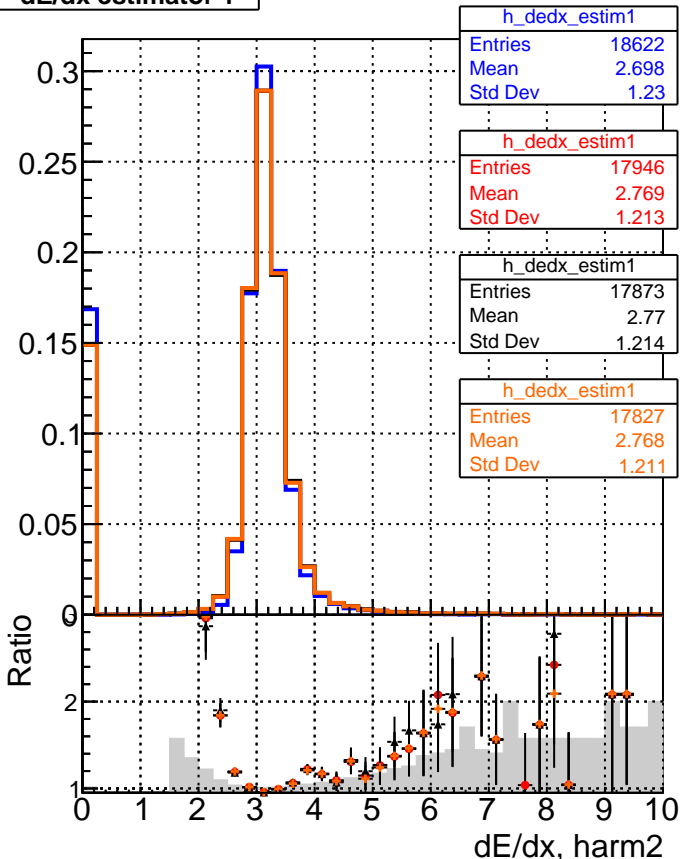

dE/dx estimator 1

dE/dx estimator 2

■ DQM_V0001_R000000001_Global_CMSSW_ckfPU50_RECO
● DQM_V0001_R000000001_Global_CMSSW_mkFitPU50LowPtQuad_RECO
▲ DQM_V0001_R000000001_Global_CMSSW_LowptQnoSC_RECO
◆ DQM_V0001_R000000001_Global_CMSSW_LowptQnoDC_RECO