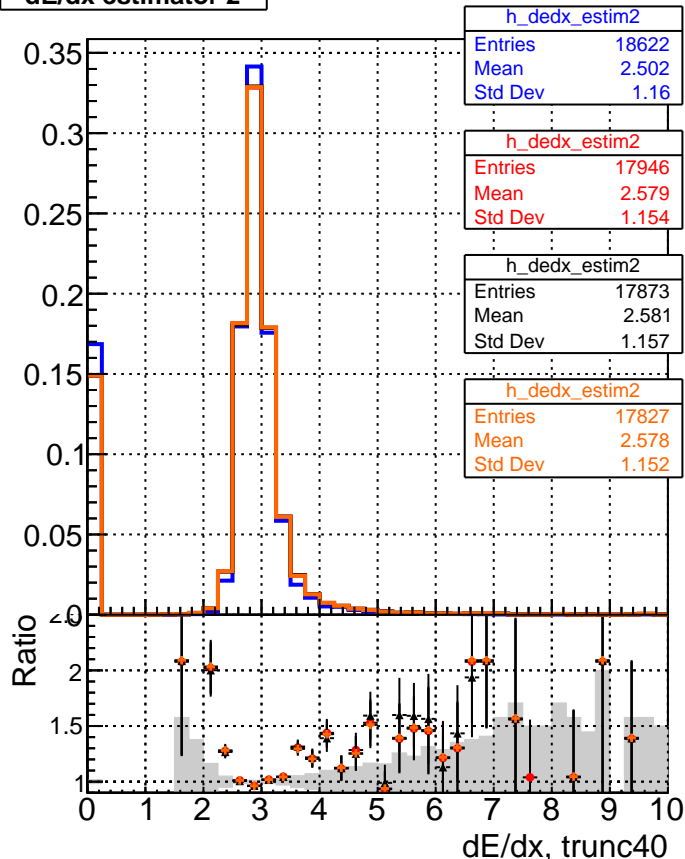

dE/dx estimator 1

dE/dx estimator 2

■ DQM_V0001_R000000001_Global_CMSSW_ckfPU50_RECO
● DQM_V0001_R000000001_Global_CMSSW_mkFitPU50LowPtQuad_RECO
▲ DQM_V0001_R000000001_Global_CMSSW_LowptQnoSC_RECO
◆ DQM_V0001_R000000001_Global_CMSSW_LowptQnoDC_RECO