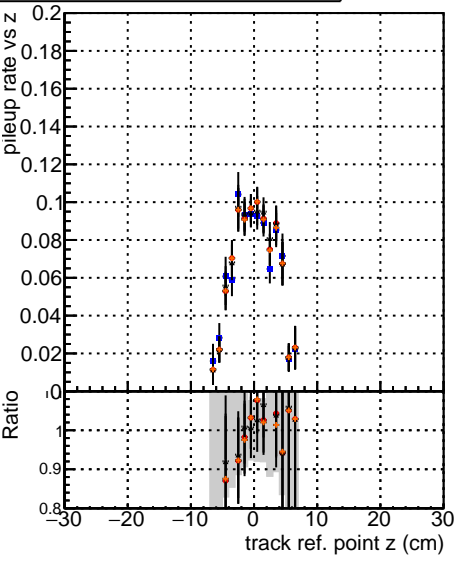

Fake rate vs vertpos

Duplicates Rate vs vertpos

Pileup rate vs vertpos

Legend for Fake rate vs v	Legend for Duplicates Rate vs v	Legend for Pileup rate vs v
<ul style="list-style-type: none"> Blue square: DQM_V0001 Red circle: DQM_V0001 Green triangle: DQM_V0001 Orange diamond: DQM_V0001 	<ul style="list-style-type: none"> Blue square: Global Red circle: Global Green triangle: Global Orange diamond: Global 	<ul style="list-style-type: none"> Blue square: CMSSW_41PU50_RECO Red circle: CMSSW_41PU50_RECO Green triangle: CMSSW_41PU50_RECO Orange diamond: CMSSW_41PU50_RECO

Fake rate vs v

Duplicates Rate vs v

Pileup rate vs v

Fake rate vs. sim PV z

Duplicates Rate vs sim PV z

Pileup rate vs. sim PV z