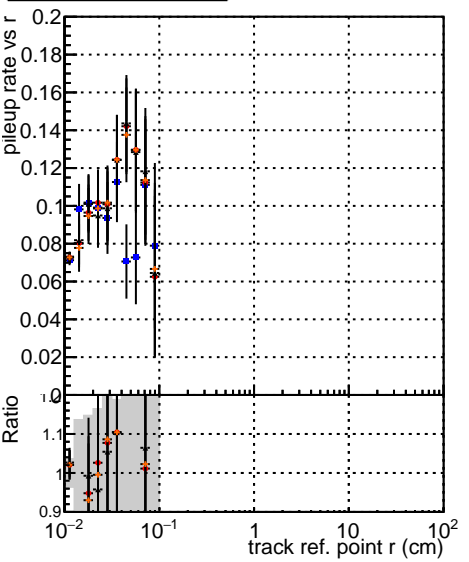

Fake rate vs vertpos

Duplicates Rate vs vertpos

Pileup rate vs vertpos

Legend for Fake rate vs v	Legend for Duplicates Rate vs v	Legend for Pileup rate vs v
<ul style="list-style-type: none"> Blue square: DQM_V0001 Red circle: DQM_V0001 Green triangle: DQM_V0001 Orange diamond: DQM_V0001 	<ul style="list-style-type: none"> Blue square: Global Red circle: Global Green triangle: Global Orange diamond: Global 	<ul style="list-style-type: none"> Blue square: CMSSW_41PU50_RECO Red circle: CMSSW_41PU50_RECO Green triangle: CMSSW_41PU50_RECO Orange diamond: CMSSW_41PU50_RECO

Fake rate vs v

Duplicates Rate vs v

Pileup rate vs v

Fake rate vs. sim PV z

Duplicates Rate vs sim PV z

Pileup rate vs. sim PV z