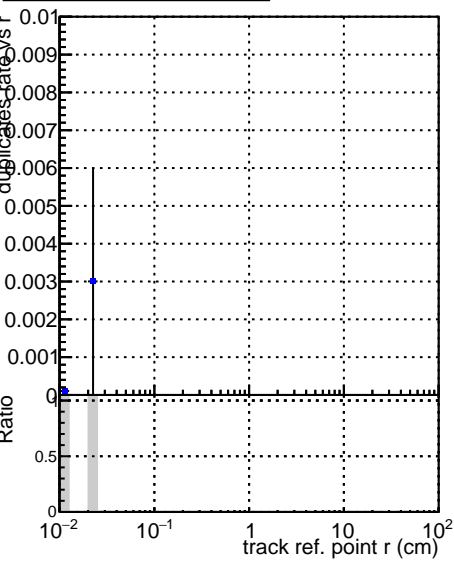

Fake rate vs vertpos

Duplicates Rate vs vertpos

Pileup rate vs vertpos

Legend for Fake rate vs v	Legend for Duplicates Rate vs v	Legend for Pileup rate vs v
<ul style="list-style-type: none"> Blue square: DQM_V0001 Red circle: DQM_V0001 Green triangle: DQM_V0001 Orange diamond: DQM_V0001 	<ul style="list-style-type: none"> Blue square: Global Red circle: Global Green triangle: Global Orange diamond: Global 	<ul style="list-style-type: none"> Blue square: CMSSW_41PU50_RECO Red circle: CMSSW_41PU50_RECO Green triangle: CMSSW_41PU50_RECO Orange diamond: CMSSW_41PU50_RECO

Fake rate vs v

Duplicates Rate vs v

Pileup rate vs v

Fake rate vs. sim PV z

Duplicates Rate vs sim PV z

Pileup rate vs. sim PV z