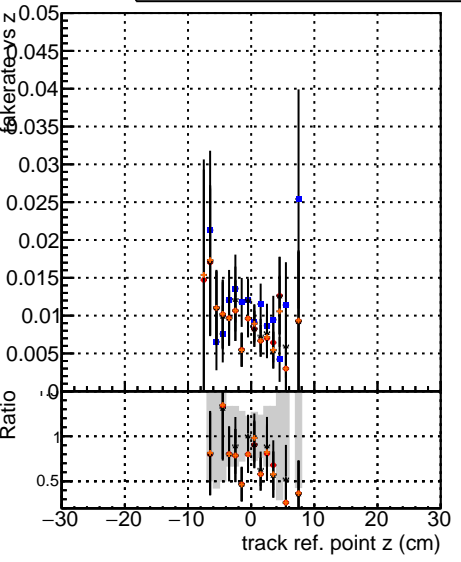

Fake rate vs vertpos

Duplicates Rate vs vertpos

Pileup rate vs vertpos

Legend for Fake rate vs v	Legend for Duplicates Rate vs v	Legend for Pileup rate vs v
<ul style="list-style-type: none"> Blue square: DQM_V0001 Red circle: DQM_V0001 Green triangle: DQM_V0001 Orange diamond: DQM_V0001 	<ul style="list-style-type: none"> Blue square: Global Red circle: Global Green triangle: Global Orange diamond: Global 	<ul style="list-style-type: none"> Blue square: CMSSW_41PU50_RECO Red circle: CMSSW_41PU50_RECO Green triangle: CMSSW_41PU50_RECO Orange diamond: CMSSW_41PU50_RECO

Fake rate vs v

Duplicates Rate vs v

Pileup rate vs v

Fake rate vs. sim PV z

Duplicates Rate vs sim PV z

Pileup rate vs. sim PV z