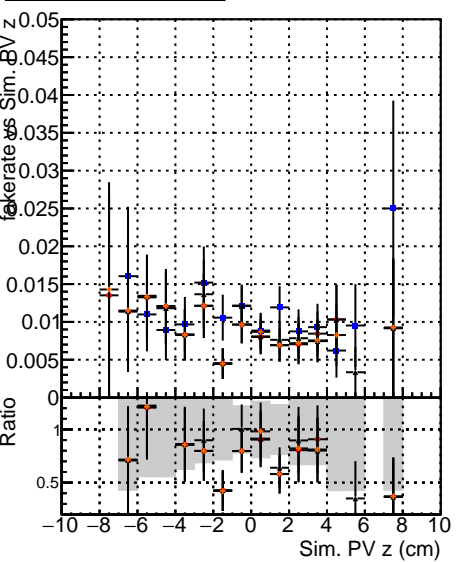

Fake rate vs vertpos

Duplicates Rate vs vertpos

Pileup rate vs vertpos

Legend for Fake rate vs v	Legend for Duplicates Rate vs v	Legend for Pileup rate vs v
<ul style="list-style-type: none"> Blue square: DQM_V0001 Red circle: DQM_V0001 Green triangle: DQM_V0001 Orange diamond: DQM_V0001 	<ul style="list-style-type: none"> Blue square: Global Red circle: Global Green triangle: Global Orange diamond: Global 	<ul style="list-style-type: none"> Blue square: CMSSW_41PU50_RECO Red circle: CMSSW_41PU50_RECO Green triangle: CMSSW_41PU50_RECO Orange diamond: CMSSW_41PU50_RECO

Fake rate vs v

Duplicates Rate vs v

Pileup rate vs v

Fake rate vs. sim PV z

Duplicates Rate vs sim PV z

Pileup rate vs. sim PV z