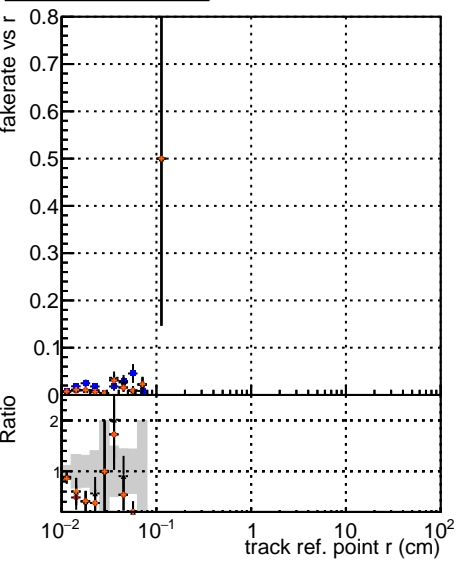

Fake rate vs vertpos

Duplicates Rate vs vertpos

Pileup rate vs vertpos

Legend for Fake rate vs v	Legend for Duplicates Rate vs v	Legend for Pileup rate vs v
<ul style="list-style-type: none"> Blue square: DQM_V0001 Red circle: DQM_V0001 Green triangle: DQM_V0001 Orange diamond: DQM_V0001 	<ul style="list-style-type: none"> Blue square: Global Red circle: Global Green triangle: Global Orange diamond: Global 	<ul style="list-style-type: none"> Blue square: CMSSW_41PU50_RECO Red circle: CMSSW_41PU50_RECO Green triangle: CMSSW_41PU50_RECO Orange diamond: CMSSW_41PU50_RECO

Fake rate vs v

Duplicates Rate vs v

Pileup rate vs v

Fake rate vs. sim PV z

Duplicates Rate vs sim PV z

Pileup rate vs. sim PV z