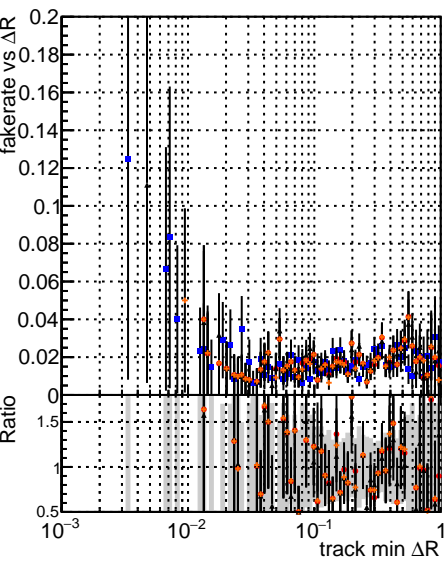

Fake rate vs dr**Duplicates Rate vs dr****Pileup rate vs dr**

—•— DQM_V0001_R0000000001_Glob
—•— DQM_V0001_R0000000001_Glob
—•— DQM_V0001_R0000000001_Glob
—•— DQM_V0001_R0000000001_Glob
—•— DQM_V0001_R0000000001_Glob
—•— CMSSW_chPU50_RECO
—•— CMSSW_chPU50_RECO
—•— CMSSW_chPU50_RECO
—•— CMSSW_chPU50_RECO
—•— CMSSW_chPU50_RECO
—•— LowPileUpQuad_RECO
—•— LowPileUpQuad_RECO
—•— LowPileUpQuad_RECO
—•— LowPileUpQuad_RECO
—•— LowPileUpQuad_RECO

Fake rate vs**Duplicates rate vs****Pileup rate vs****Fake rate vs pu****Duplicates Rate vs pu****Pileup rate vs pu**