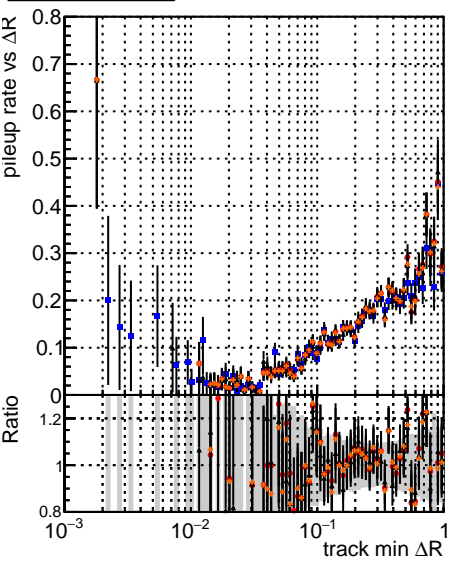

Fake rate vs dr**Duplicates Rate vs dr****Pileup rate vs dr**

—•— DQM_V0001_R0000000001_Glob
—•— DQM_V0001_R0000000001_Glob
—•— DQM_V0001_R0000000001_Glob
—•— DQM_V0001_R0000000001_Glob
—•— DQM_V0001_R0000000001_Glob
—•— CMSSW_chPU50_RECO
—•— CMSSW_chPU50_RECO
—•— CMSSW_chPU50_RECO
—•— CMSSW_chPU50_RECO
—•— CMSSW_chPU50_RECO
—•— LowPileUpQuad_RECO
—•— LowPileUpQuad_RECO
—•— LowPileUpQuad_RECO
—•— LowPileUpQuad_RECO
—•— LowPileUpQuad_RECO

Fake rate vs**Duplicates rate vs****Pileup rate vs****Fake rate vs pu****Duplicates Rate vs pu****Pileup rate vs pu**