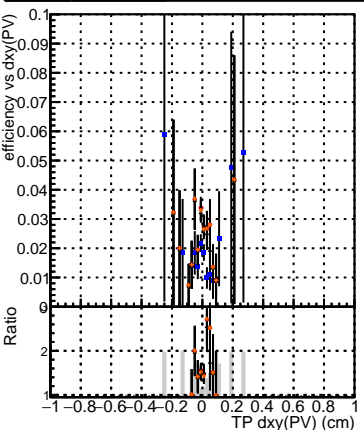

Efficiency vs Dxy(PV)

- DQM_V0001_R000000001_Global_CMSSW_ckfPU50_RECO
- DQM_V0001_R000000001_Global_CMSSW_mkFitPU50LowPtQuad_RECO
- DQM_V0001_R000000001_Global_CMSSW_LowptQnoSC_RECO
- DQM_V0001_R000000001_Global_CMSSW_LowptQnoDC_RECO

Efficiency

Efficiency vs Dz(PV)

Efficiency vs Dz(PV)