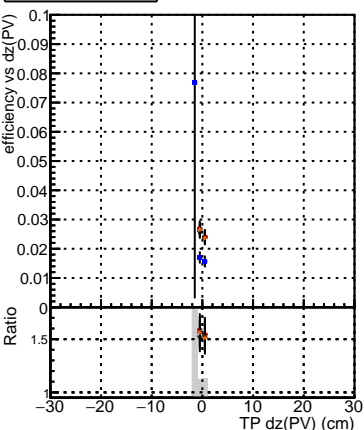

Efficiency vs Dxy(PV)

- DQM_V0001_R000000001_Global_CMSSW_ckfPU50_RECO
- DQM_V0001_R000000001_Global_CMSSW_mkFitPU50LowPtQuad_RECO
- DQM_V0001_R000000001_Global_CMSSW_LowptQnoSC_RECO
- DQM_V0001_R000000001_Global_CMSSW_LowptQnoDC_RECO

Efficiency

Efficiency vs Dz(PV)

Efficiency vs Dz(PV)