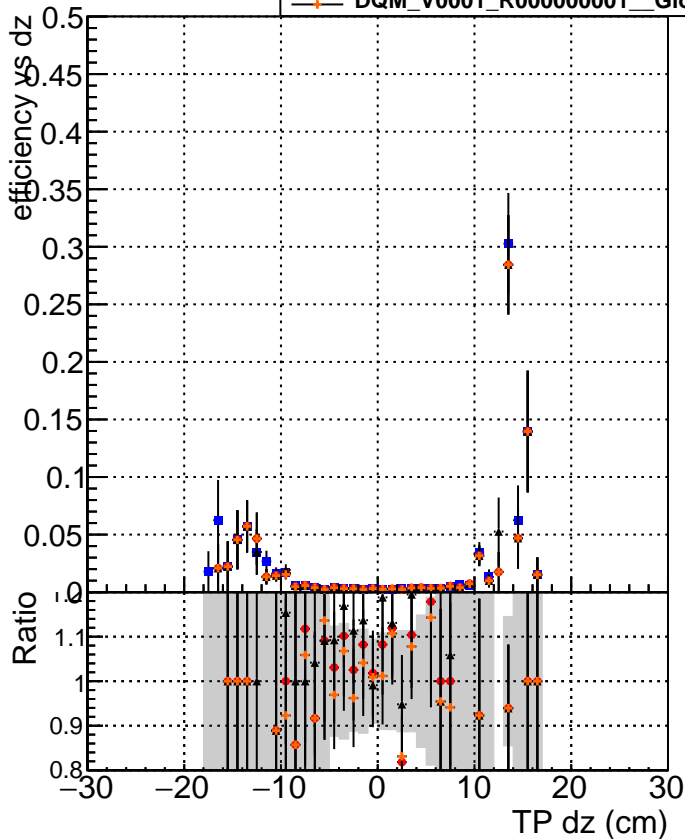

Efficiency vs Dxy**fake+duplicates vs dxy****Efficiency vs Dz**

■	DQM_V0001_R000000001	Global	CMSSW_ckfPU50_RECO
●	DQM_V0001_R000000001	Global	CMSSW_mkFitPU50LowPtQuad_RECO
▲	DQM_V0001_R000000001	Global	CMSSW_LowptQnoSC_RECO
◆	DQM_V0001_R000000001	Global	CMSSW_LowptQnoDC_RECO