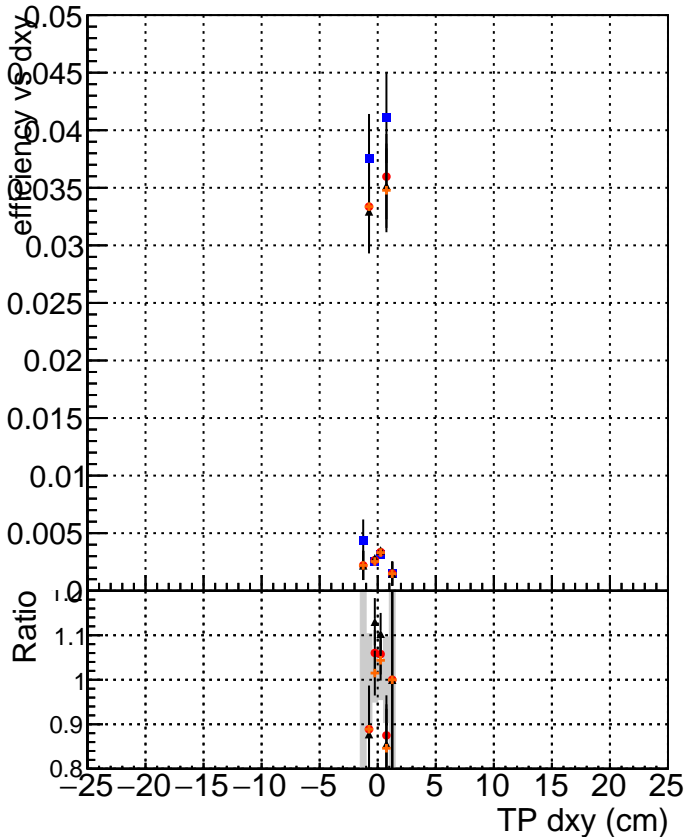

Efficiency vs Dxy**fake+duplicates vs dxy****Efficiency vs Dz**

■	DQM_V0001_R000000001	Global	CMSSW_ckfPU50_RECO
●	DQM_V0001_R000000001	Global	CMSSW_mkFitPU50LowPtQuad_RECO
▲	DQM_V0001_R000000001	Global	CMSSW_LowptQnoSC_RECO
◆	DQM_V0001_R000000001	Global	CMSSW_LowptQnoDC_RECO