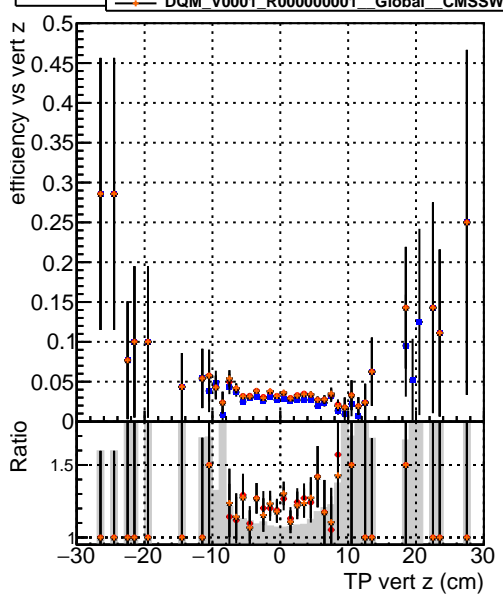

Efficiency vs vertpos**fake+duplicates vs vert r****Efficiency vs vert z****fake+duplicates vs. z**

—●—	DQM_V0001_R000000001	Global	CMSSW_ckptPU50_RECO
—●—	DQM_V0001_R000000001	Global	CMSSW_mkFitPU50_RECO
—●—	DQM_V0001_R000000001	Global	CMSSW_mkFitPU50LowPtQuad_RECO
—●—	DQM_V0001_R000000001	Global	CMSSW_mkFitPU50LowPtQuad-noBkwd_RECO

Efficiency vs. sim PV z**fake+duplicates rate vs Sim. PV z**