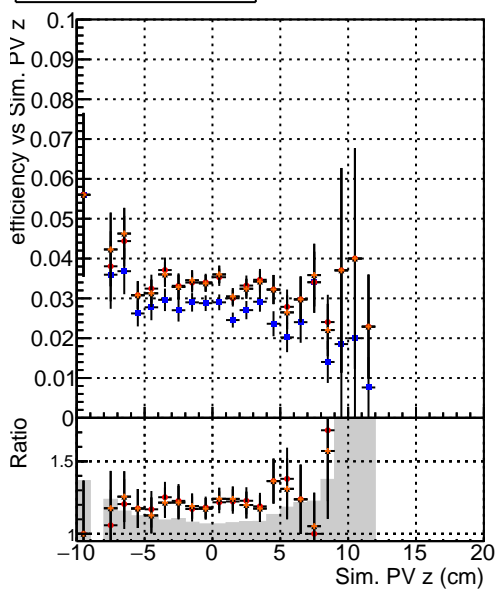

Efficiency vs vertpos**fake+duplicates vs vert r****Efficiency vs vert z****fake+duplicates vs. z**

—●—	DQM_V0001_R000000001	Global	CMSSW_ckptPU50_RECO
—●—	DQM_V0001_R000000001	Global	CMSSW_mkFitPU50_RECO
—●—	DQM_V0001_R000000001	Global	CMSSW_mkFitPU50LowPtQuad_RECO
—●—	DQM_V0001_R000000001	Global	CMSSW_mkFitPU50LowPtQuad-noBkwd_RECO

Efficiency vs. sim PV z**fake+duplicates rate vs Sim. PV z**