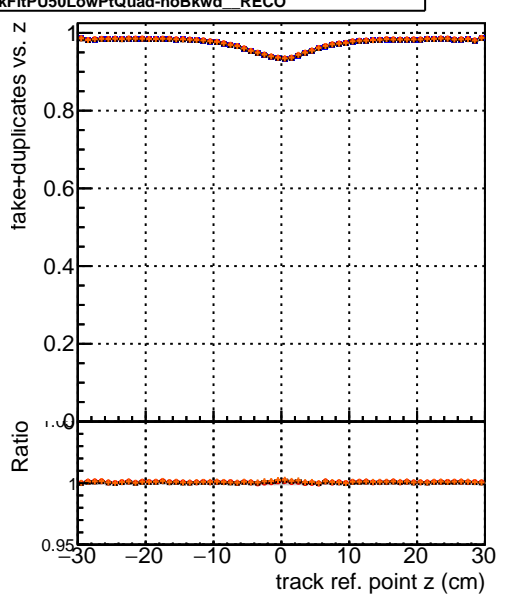

Efficiency vs vertpos**fake+duplicates vs vert r****Efficiency vs vert z****fake+duplicates vs. z**

—●—	DQM_V0001_R000000001	Global	CMSSW_ckptPU50_RECO
—●—	DQM_V0001_R000000001	Global	CMSSW_mkFitPU50_RECO
—●—	DQM_V0001_R000000001	Global	CMSSW_mkFitPU50LowPtQuad_RECO
—●—	DQM_V0001_R000000001	Global	CMSSW_mkFitPU50LowPtQuad-noBkwd_RECO

Efficiency vs. sim PV z**fake+duplicates rate vs Sim. PV z**