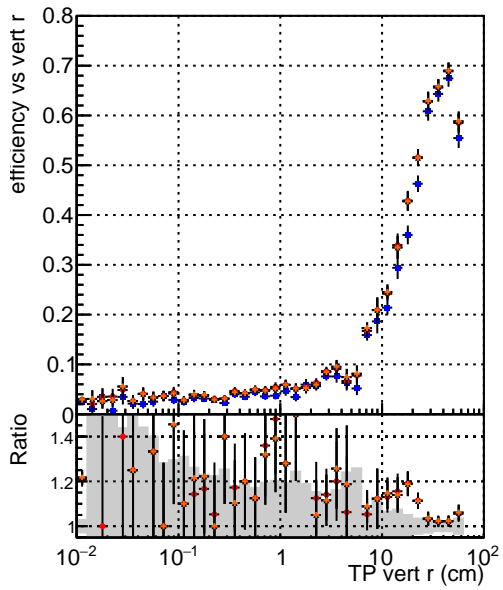

Efficiency vs vertpos**fake+duplicates vs vert r****Efficiency vs vert z****fake+duplicates vs. z**

—●—	DQM_V0001_R000000001	Global	CMSSW_ckptPU50_RECO
—●—	DQM_V0001_R000000001	Global	CMSSW_mkFitPU50_RECO
—●—	DQM_V0001_R000000001	Global	CMSSW_mkFitPU50LowPtQuad_RECO
—●—	DQM_V0001_R000000001	Global	CMSSW_mkFitPU50LowPtQuad-noBkwd_RECO

Efficiency vs. sim PV z**fake+duplicates rate vs Sim. PV z**