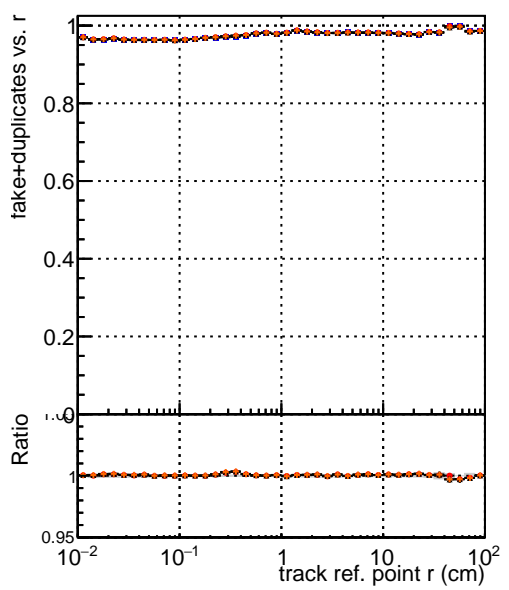

Efficiency vs vertpos**fake+duplicates vs vert r****Efficiency vs vert z****fake+duplicates vs. z**

—●—	DQM_V0001_R000000001	Global	CMSSW_ckptPU50_RECO
—●—	DQM_V0001_R000000001	Global	CMSSW_mkFitPU50_RECO
—●—	DQM_V0001_R000000001	Global	CMSSW_mkFitPU50LowPtQuad_RECO
—●—	DQM_V0001_R000000001	Global	CMSSW_mkFitPU50LowPtQuad-noBkwd_RECO

Efficiency vs. sim PV z**fake+duplicates rate vs Sim. PV z**