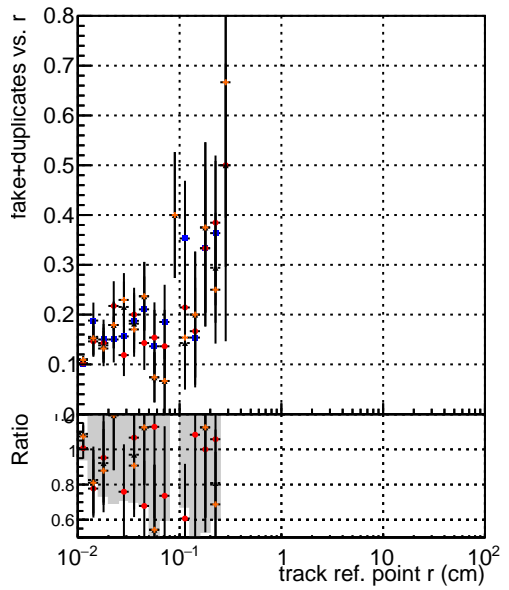

**Efficiency vs vertpos****fake+duplicates vs vert r****Efficiency**

—●—	DQM_V0001_R000000001	Global	CMSSW_ckfPU50_RECO
—●—	DQM_V0001_R000000001	Global	CMSSW_mkFitPU50_RECO
—●—	DQM_V0001_R000000001	Global	CMSSW_mkFitPU50LowPtQuad_RECO
—●—	DQM_V0001_R000000001	Global	CMSSW_mkFitPU50LowPtQuad-noBkwd_RECO

**Efficiency vs. sim PV z****fake+duplicates vs Sim. PV z**