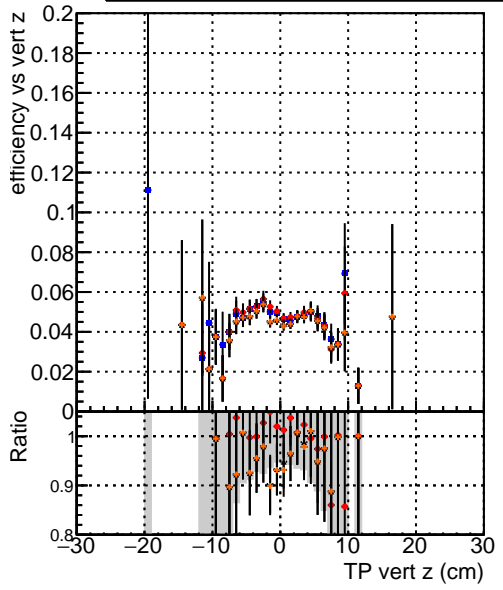

**Efficiency vs vertpos****fake+duplicates vs vert r****Efficiency**

—●—	DQM_V0001_R000000001	Global	CMSSW_ckfPU50_RECO
—●—	DQM_V0001_R000000001	Global	CMSSW_mkFitPU50_RECO
—●—	DQM_V0001_R000000001	Global	CMSSW_mkFitPU50LowPtQuad_RECO
—●—	DQM_V0001_R000000001	Global	CMSSW_mkFitPU50LowPtQuad-noBkwd_RECO

**Efficiency vs. sim PV z****fake+duplicates vs Sim. PV z**