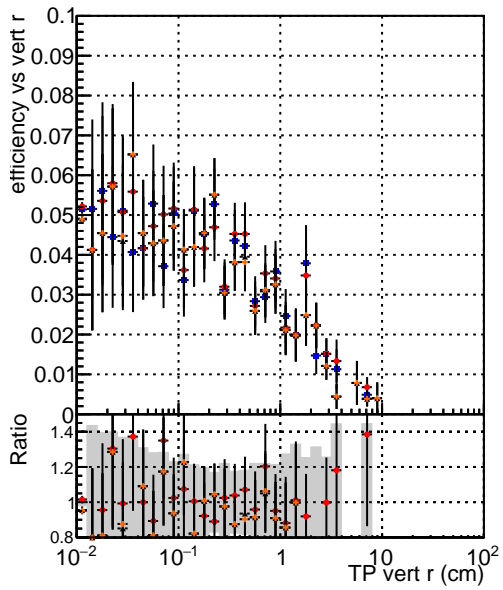

**Efficiency vs vertpos****fake+duplicates vs vert r****Efficiency**

—●—	DQM_V0001_R000000001	Global	CMSSW_ckfPU50_RECO
—●—	DQM_V0001_R000000001	Global	CMSSW_mkFitPU50_RECO
—●—	DQM_V0001_R000000001	Global	CMSSW_mkFitPU50LowPtQuad_RECO
—●—	DQM_V0001_R000000001	Global	CMSSW_mkFitPU50LowPtQuad-noBkwd_RECO

**Efficiency vs. sim PV z****fake+duplicates vs Sim. PV z**