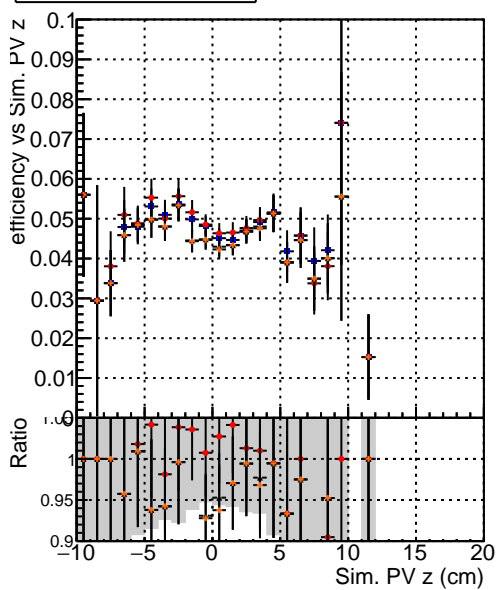

**Efficiency vs vertpos****fake+duplicates vs vert r****Efficiency**

—●—	DQM_V0001_R000000001	Global	CMSSW_ckfPU50_RECO
—●—	DQM_V0001_R000000001	Global	CMSSW_mkFitPU50_RECO
—●—	DQM_V0001_R000000001	Global	CMSSW_mkFitPU50LowPtQuad_RECO
—●—	DQM_V0001_R000000001	Global	CMSSW_mkFitPU50LowPtQuad-noBkwd_RECO

**Efficiency vs. sim PV z****fake+duplicates vs Sim. PV z**