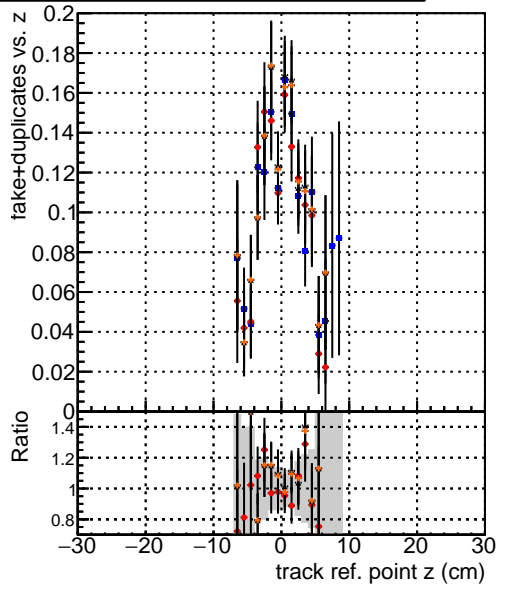

**Efficiency vs vertpos****fake+duplicates vs vert r****Efficiency**

—●—	DQM_V0001_R000000001	Global	CMSSW_ckfPU50_RECO
—●—	DQM_V0001_R000000001	Global	CMSSW_mkFitPU50_RECO
—●—	DQM_V0001_R000000001	Global	CMSSW_mkFitPU50LowPtQuad_RECO
—●—	DQM_V0001_R000000001	Global	CMSSW_mkFitPU50LowPtQuad-noBkwd_RECO

**Efficiency vs. sim PV z****fake+duplicates vs Sim. PV z**