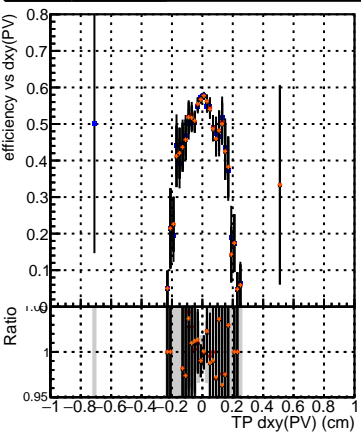

Efficiency vs Dxy(PV)

- DQM_V0001_R000000001_Global_CMSSW_ckFitPU50_RECO
- DQM_V0001_R000000001_Global_CMSSW_mkFitPU50_RECO
- DQM_V0001_R000000001_Global_CMSSW_mkFitPU50LowPtQuad_RECO
- DQM_V0001_R000000001_Global_CMSSW_mkFitPU50LowPtQuad-noBkwd_RECO

Efficiency vs Dz(PV)

Efficiency vs Dz(PV)