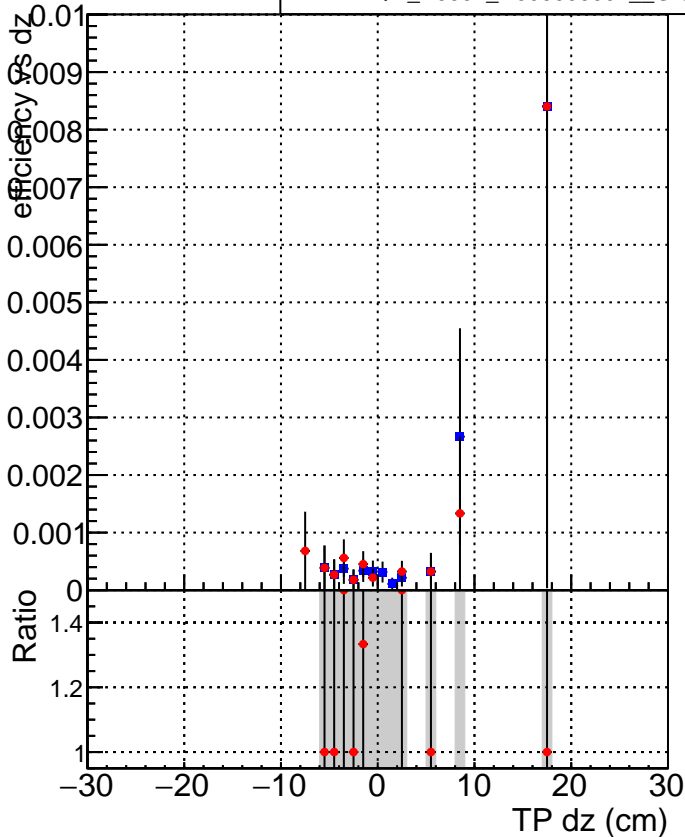

Efficiency vs Dxy

Efficiency vs Dz

Legend for Efficiency vs Dz plot:

- Blue Square: DQM_V0001_R000000001_Global_CMSSW_ckf_RECO
- Red Circle: DQM_V0001_R000000001_Global_CMSSW_mkFitOriginal_RECO