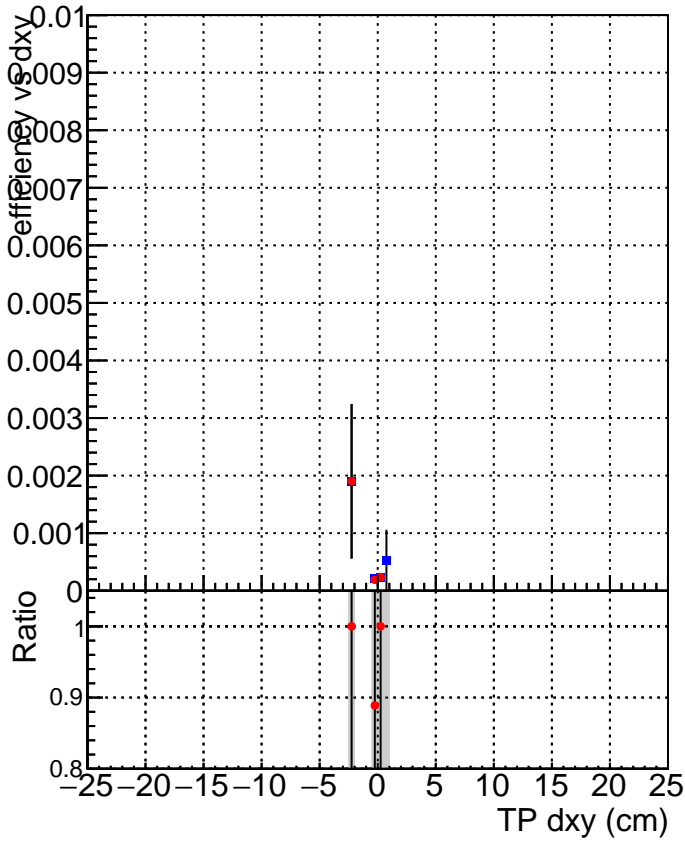

Efficiency vs Dxy

Efficiency vs Dz

Legend for Efficiency vs Dz plot:

- Blue Square: DQM_V0001_R000000001_Global_CMSSW_ckf_RECO
- Red Circle: DQM_V0001_R000000001_Global_CMSSW_mkFitOriginal_RECO