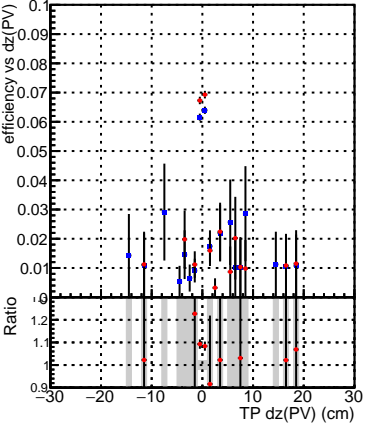

Efficiency vs Dxy(PV)

Efficiency vs Dxy(PV) - Legend: DQM\_V0001\_R000000001\_Global\_CMSSW\_ckf\_RECO (blue squares), DQM\_V0001\_R000000001\_Global\_CMSSW\_mkFitOriginal\_RECO (red circles)

Efficiency vs Dz(PV)

Efficiency vs Dz(PV)