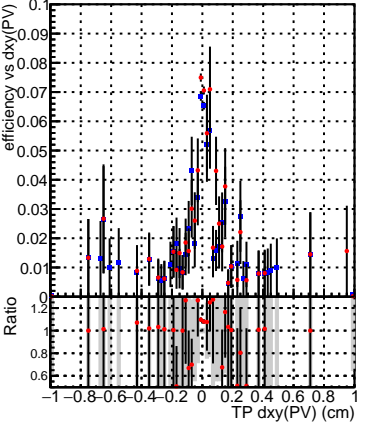

Efficiency vs Dxy(PV)

Efficiency vs Dxy(PV) - Legend: DQM\_V0001\_R000000001\_Global\_CMSSW\_ckf\_RECO (blue squares), DQM\_V0001\_R000000001\_Global\_CMSSW\_mkFitOriginal\_RECO (red circles)

Efficiency vs Dz(PV)

Efficiency vs Dz(PV)