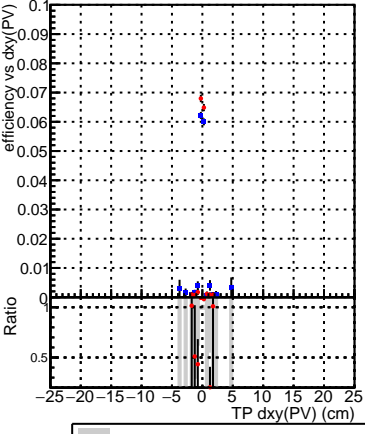

Efficiency vs Dxy(PV)

Efficiency vs Dxy(PV) - Legend: DQM\_V0001\_R000000001\_Global\_CMSSW\_ckf\_RECO (blue squares), DQM\_V0001\_R000000001\_Global\_CMSSW\_mkFitOriginal\_RECO (red circles)

Efficiency vs Dz(PV)

Efficiency vs Dz(PV)