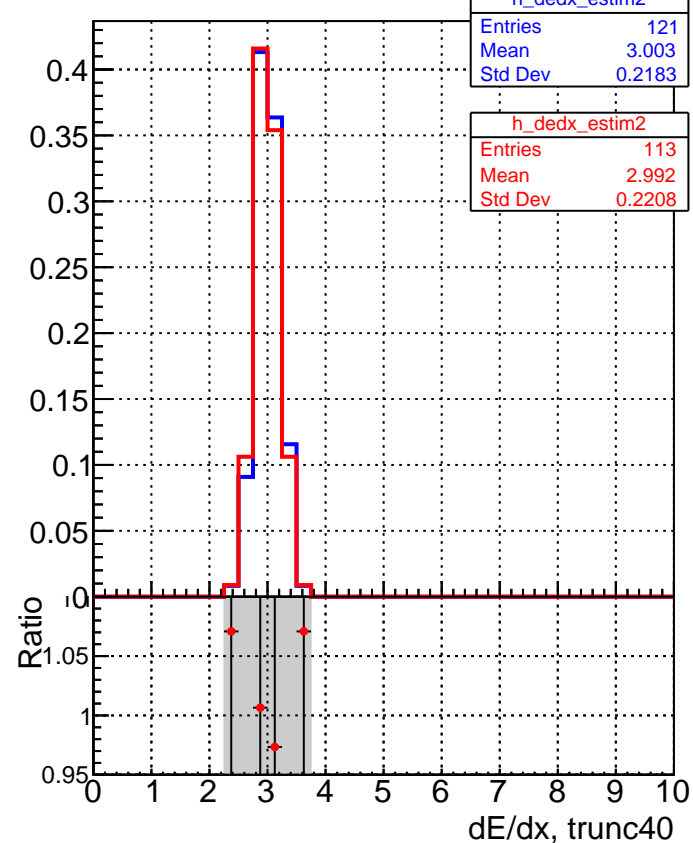

dE/dx estimator 1**dE/dx estimator 2**

■ DQM_V0001_R000000001_Global_CMSSW_ckf_RECO
● DQM_V0001_R000000001_Global_CMSSW_mkFitOriginal_RECO