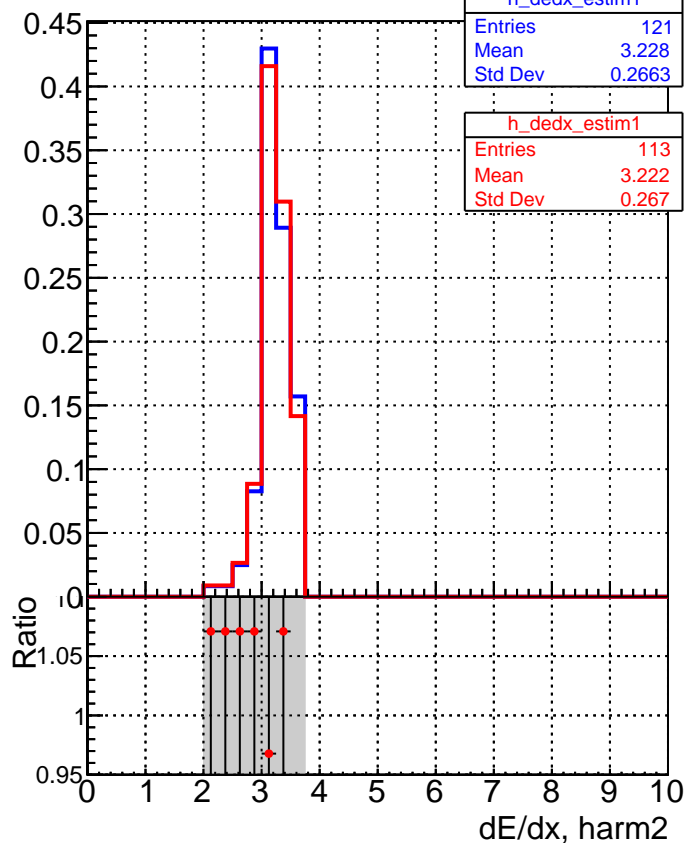

dE/dx estimator 1**dE/dx estimator 2**

■ DQM_V0001_R000000001_Global_CMSSW_ckf_RECO
● DQM_V0001_R000000001_Global_CMSSW_mkFitOriginal_RECO