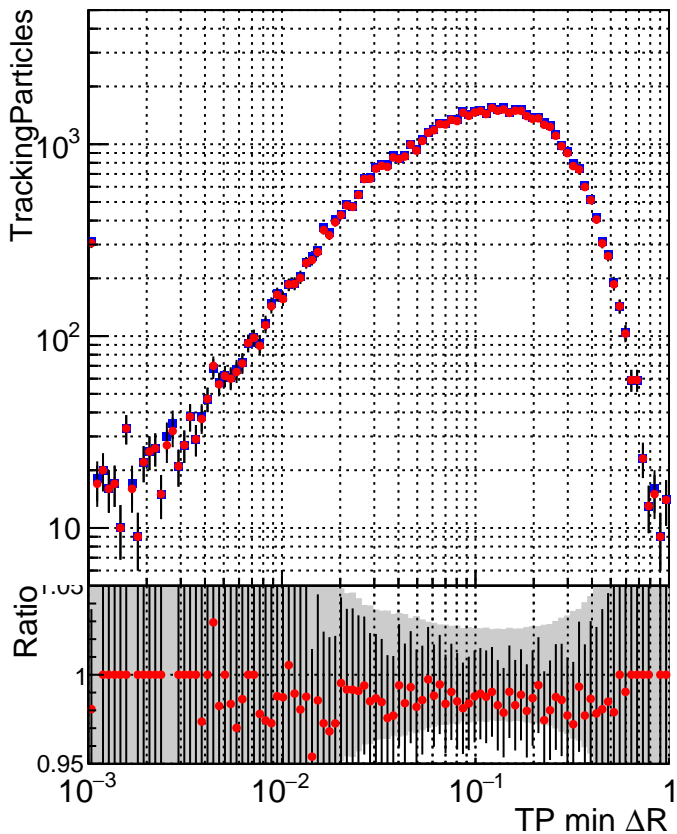

N of simulated tracks vs dR

N of associated tracks (simToReco) vs dR

N of simulated trac

■ DQM\_V0001\_R000000001\_Global\_CMSSW\_ckf\_RECO  
● DQM\_V0001\_R000000001\_Global\_CMSSW\_mkFitOriginal\_RECO