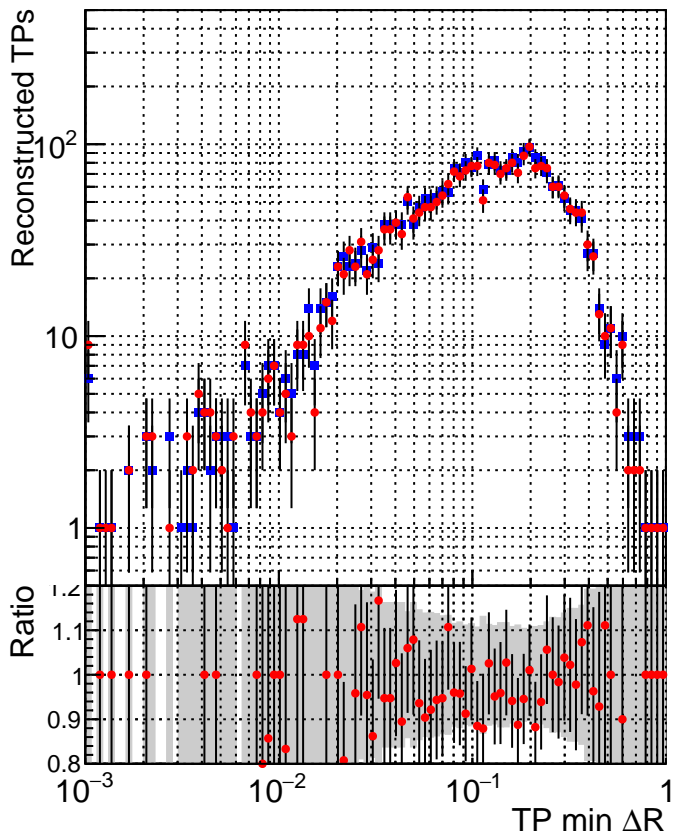

N of simulated tracks vs dR

N of associated tracks (simToReco) vs dR

N of simulated trac

■ DQM\_V0001\_R000000001\_Global\_CMSSW\_ckf\_RECO  
● DQM\_V0001\_R000000001\_Global\_CMSSW\_mkFitOriginal\_RECO