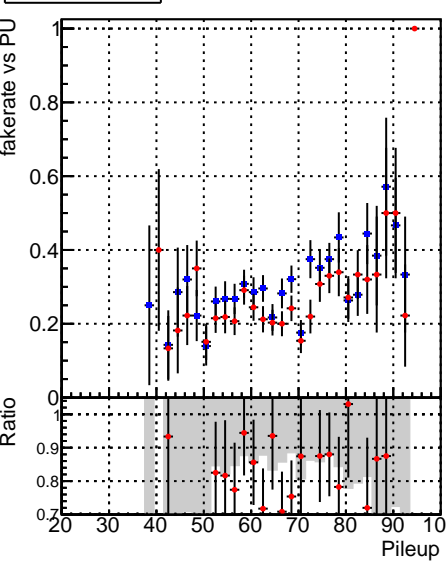

Fake rate vs dr

Duplicates Rate vs dr

Pileup rate vs dr

Fake rate vs ΔR(track, jet)

Duplicates Rate vs ΔR(track, jet)

Pileup rate vs ΔR(track, jet)

Fake rate vs pu

Duplicates Rate vs pu

Pileup rate vs pu

■ DQM\_V0001\_R000000001\_Global\_CMSSW\_ckf\_RECO  
● DQM\_V0001\_R000000001\_Global\_CMSSW\_mkFitOriginal\_RECO