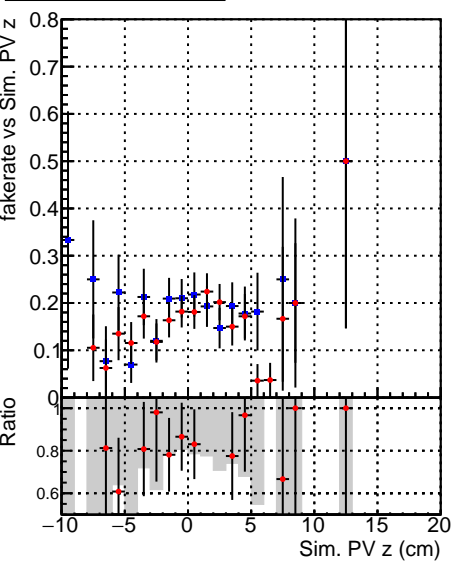

Fake rate vs vertpos**Duplicates Rate vs vertpos****Pileup rate vs vertpos**

■ **DQM_V0001_R000000001_Global_CMSSW_ckf_RECO**
■ **DQM_V0001_R000000001_Global_CMSSW_mkFitOriginal_RECO**

Fake rate vs v**Fake rate vs. sim PV z****Duplicates Rate vs sim PV z****Pileup rate vs. sim PV z**