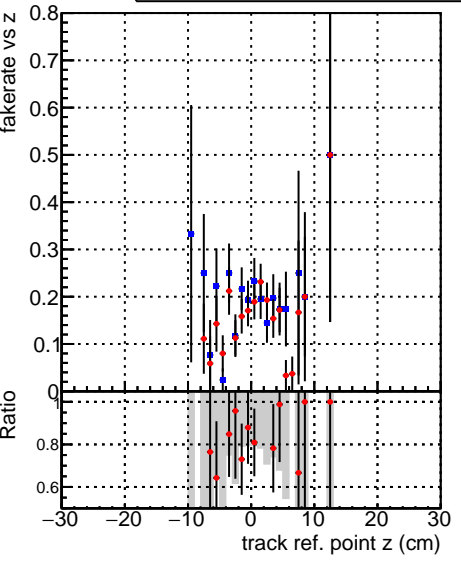

Fake rate vs vertpos**Duplicates Rate vs vertpos****Pileup rate vs vertpos**

■ **DQM_V0001_R000000001_Global_CMSSW_ckf_RECO**
■ **DQM_V0001_R000000001_Global_CMSSW_mkFitOriginal_RECO**

Fake rate vs v**Fake rate vs. sim PV z****Duplicates Rate vs sim PV z****Pileup rate vs. sim PV z**