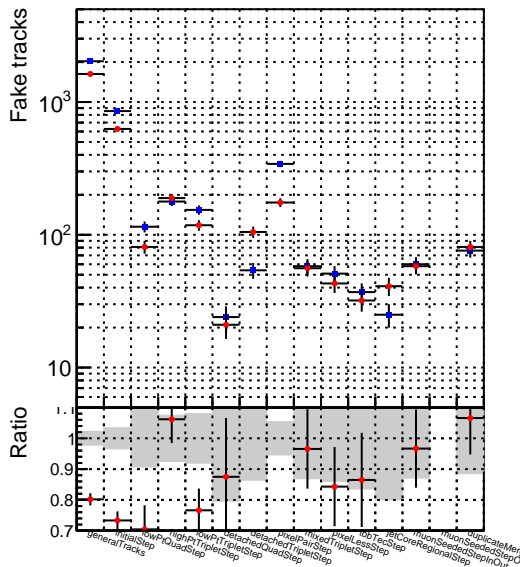

Number of tracks vs collection

Number of true tracks vs collection

—■— DQM\_V0001\_R000000001\_Global\_CMSSW\_ckf\_RECO

—●— DQM\_V0001\_R000000001\_Global\_CMSSW\_mkFitOriginal\_RECO

Number of pileup tracks vs collection