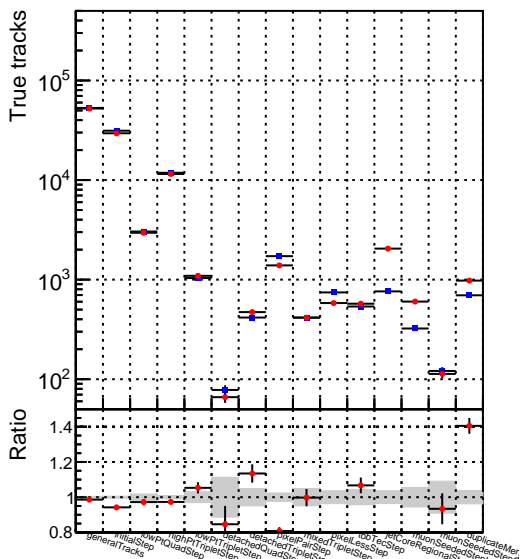

Number of tracks vs collection

Number of true tracks vs collection

—■— DQM\_V0001\_R000000001\_Global\_CMSSW\_ckf\_RECO

—●— DQM\_V0001\_R000000001\_Global\_CMSSW\_mkFitOriginal\_RECO

Number of pileup tracks vs collection