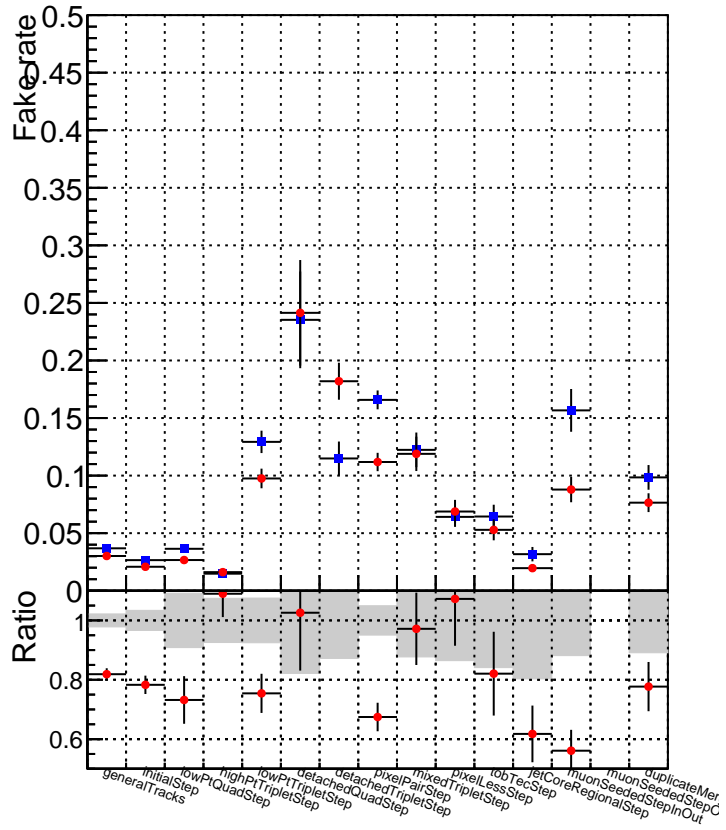

Fakerate vs collection

Duplicates rate vs collection

■ DQM_V0001_R000000001_Global_CMSSW_ckf_RECO
● DQM_V0001_R000000001_Global_CMSSW_mkFitOriginal_RECO