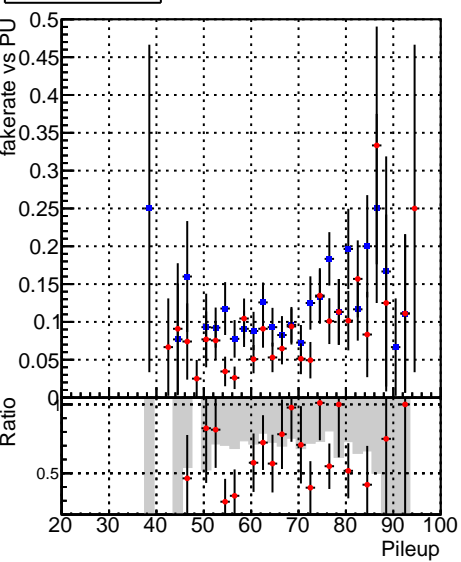

Fake rate vs dr**Duplicates Rate vs dr****Pileup rate vs dr**

◆ DQM_V0001_R000000001_Global_CMSSW_ckf_RECO
● DQM_V0001_R000000001_Global_CMSSW_mkFitOriginal_RECO

Fake rate vs**Fake rate vs pu****Duplicates Rate vs pu****Pileup rate vs pu**