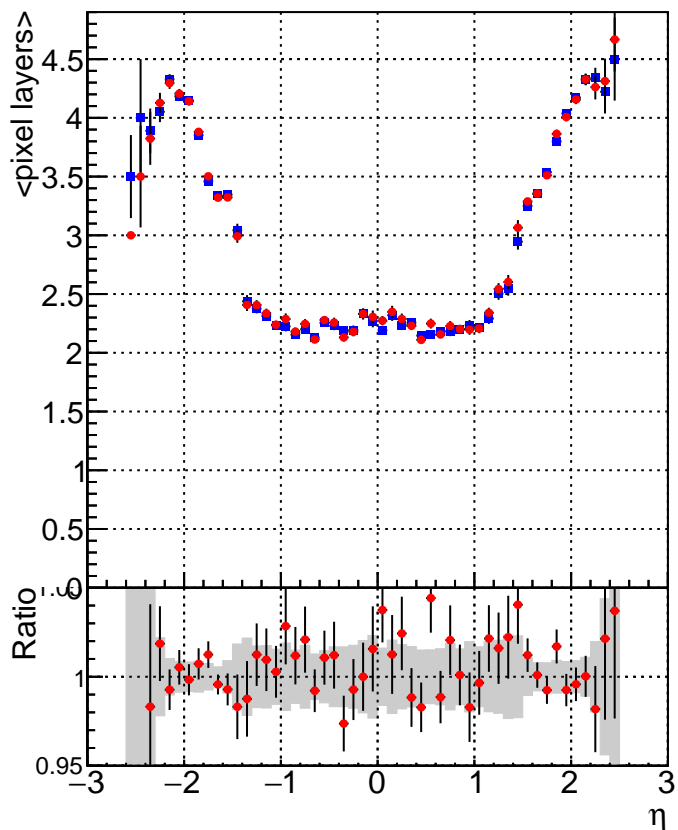

mean # PXL hits vs eta

mean # PXL Layers with measurement vs eta

mean # STRIP hits v

■ DQM_V0001_R000000001_Global_CMSSW_ckf_RECO
● DQM_V0001_R000000001_Global_CMSSW_mkFitOriginal_RECO