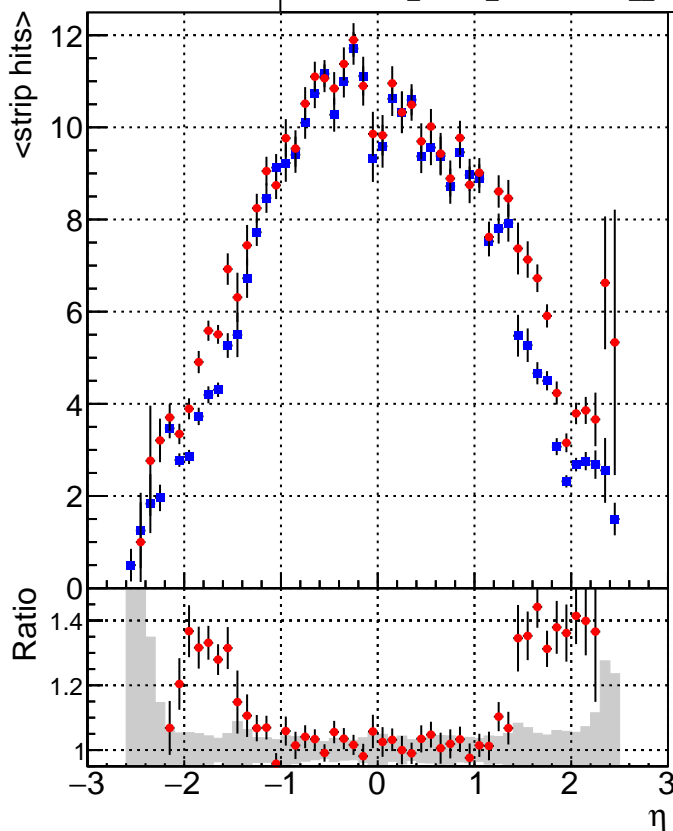

mean # PXL hits vs eta

mean # PXL Layers with measurement vs eta

mean # STRIP hits v

■ DQM_V0001_R000000001_Global_CMSSW_ckf_RECO
● DQM_V0001_R000000001_Global_CMSSW_mkFitOriginal_RECO