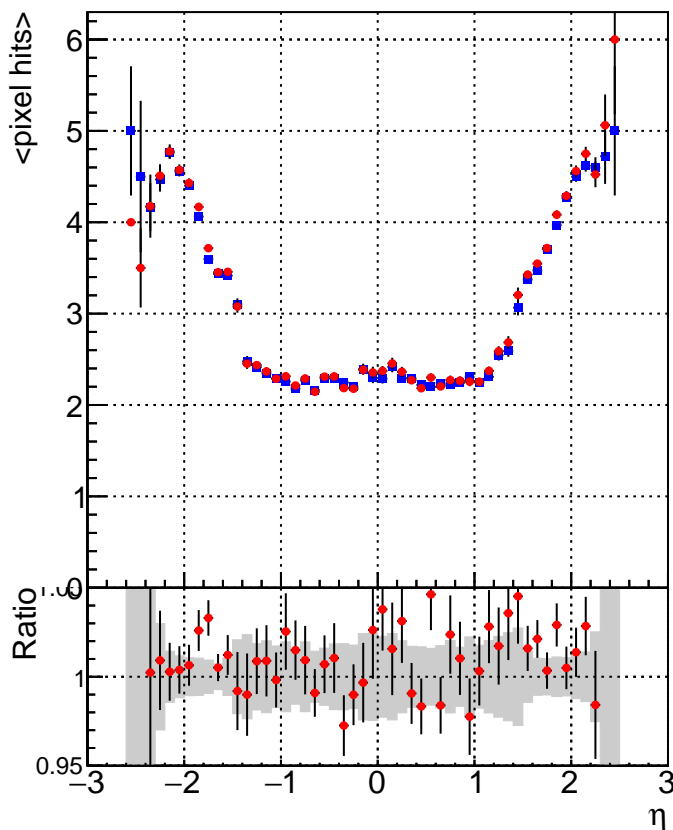

mean # PXL hits vs eta

mean # PXL Layers with measurement vs eta

mean # STRIP hits v

■ DQM_V0001_R000000001_Global_CMSSW_ckf_RECO
● DQM_V0001_R000000001_Global_CMSSW_mkFitOriginal_RECO