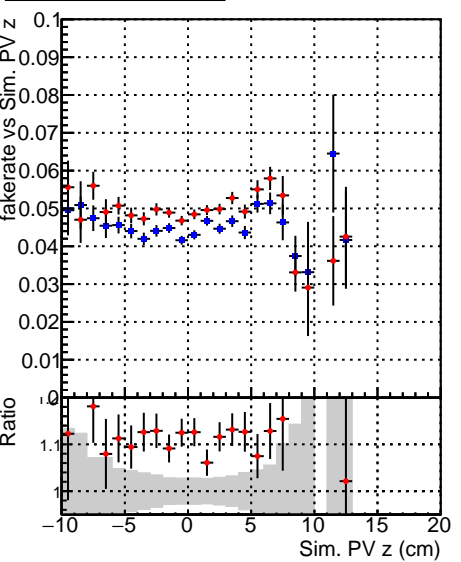

**Fake rate vs vertpos****Duplicates Rate vs vertpos****Pileup rate vs vertpos**

—●— **DQM\_V0001\_R000000001\_Global\_CMSSW\_ckf\_RECO**  
—●— **DQM\_V0001\_R000000001\_Global\_CMSSW\_mkFitOriginal\_RECO**

**Fake rate vs v****Fake rate vs. sim PV z****Duplicates Rate vs sim PV z****Pileup rate vs. sim PV z**