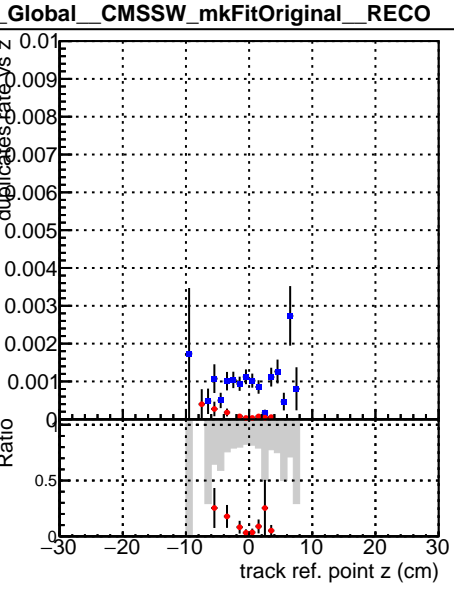

**Fake rate vs vertpos****Duplicates Rate vs vertpos****Pileup rate vs vertpos**

—●— **DQM\_V0001\_R000000001\_Global\_CMSSW\_ckf\_RECO**  
—●— **DQM\_V0001\_R000000001\_Global\_CMSSW\_mkFitOriginal\_RECO**

**Fake rate vs v****Fake rate vs. sim PV z****Duplicates Rate vs sim PV z****Pileup rate vs. sim PV z**