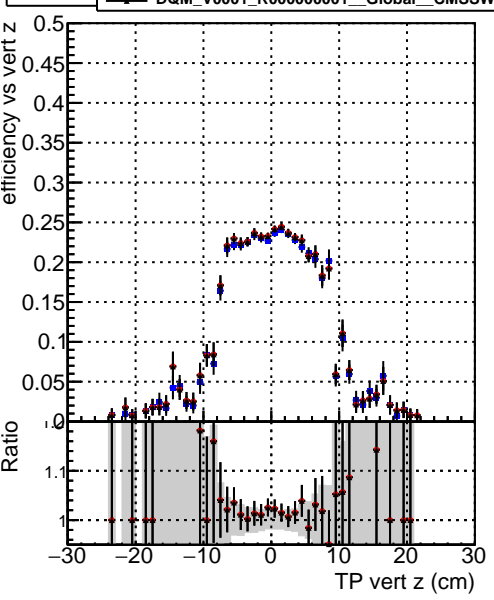

Efficiency vs vertpos

- DQM_V0001_R000000001_Global_CMSSW_ckfnocut3_RECO
- DQM_V0001_R000000001_Global_CMSSW_mknocut3_RECO
- DQM_V0001_R000000001_Global_CMSSW_mknocutinoclean3_RECO

Efficiency vs vert z

Efficiency vs. sim PV z