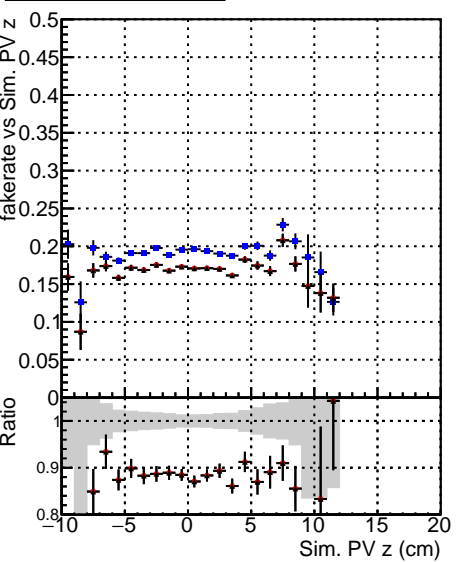

Fake rate vs vertpos**Duplicates Rate vs vertpos****Pileup rate vs vertpos**

—●—	DQM_V0001_R000000001	Global	CMSSW_ckfnocut3_RECO
—●—	DQM_V0001_R000000001	Global	CMSSW_mknocut3_RECO
—●—	DQM_V0001_R000000001	Global	CMSSW_mknocutinoclean3_RECO

Fake rate vs v**Duplicates Rate vs v****Pileup rate vs v****Fake rate vs. sim PV z****Duplicates Rate vs sim PV z****Pileup rate vs. sim PV z**