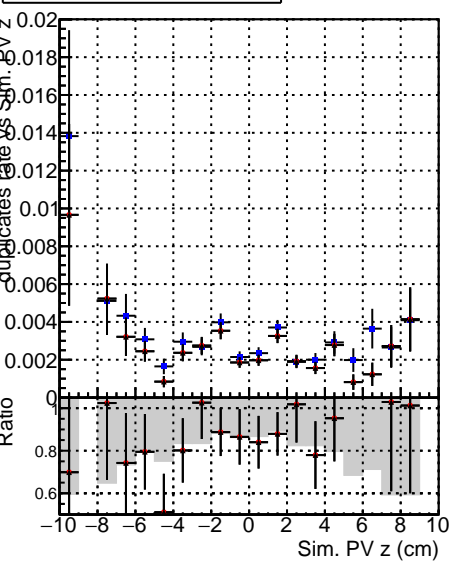

Fake rate vs vertpos**Duplicates Rate vs vertpos****Pileup rate vs vertpos**

—●—	DQM_V0001_R000000001	Global	CMSSW_ckfnocut3_RECO
—●—	DQM_V0001_R000000001	Global	CMSSW_mknocut3_RECO
—●—	DQM_V0001_R000000001	Global	CMSSW_mknocutinoclean3_RECO

Fake rate vs v**Duplicates Rate vs v****Pileup rate vs v****Fake rate vs. sim PV z****Duplicates Rate vs sim PV z****Pileup rate vs. sim PV z**