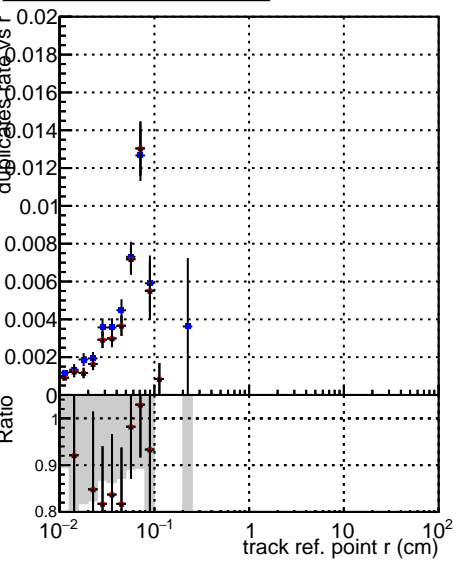

Fake rate vs vertpos**Duplicates Rate vs vertpos****Pileup rate vs vertpos**

—●—	DQM_V0001_R000000001	Global	CMSSW_ckfnocut3_RECO
—●—	DQM_V0001_R000000001	Global	CMSSW_mknocut3_RECO
—●—	DQM_V0001_R000000001	Global	CMSSW_mknocutinoclean3_RECO

Fake rate vs v**Duplicates Rate vs v****Pileup rate vs v****Fake rate vs. sim PV z****Duplicates Rate vs sim PV z****Pileup rate vs. sim PV z**