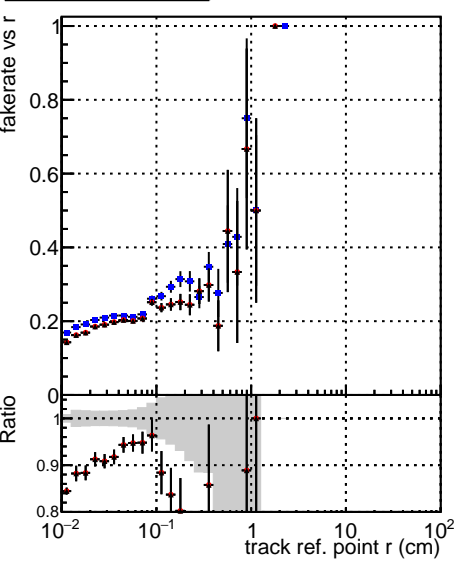

Fake rate vs vertpos**Duplicates Rate vs vertpos****Pileup rate vs vertpos**

—●—	DQM_V0001_R000000001	Global	CMSSW_ckfnocut3_RECO
—●—	DQM_V0001_R000000001	Global	CMSSW_mknocut3_RECO
—●—	DQM_V0001_R000000001	Global	CMSSW_mknocutinoclean3_RECO

Fake rate vs v**Duplicates Rate vs v****Pileup rate vs v****Fake rate vs. sim PV z****Duplicates Rate vs sim PV z****Pileup rate vs. sim PV z**