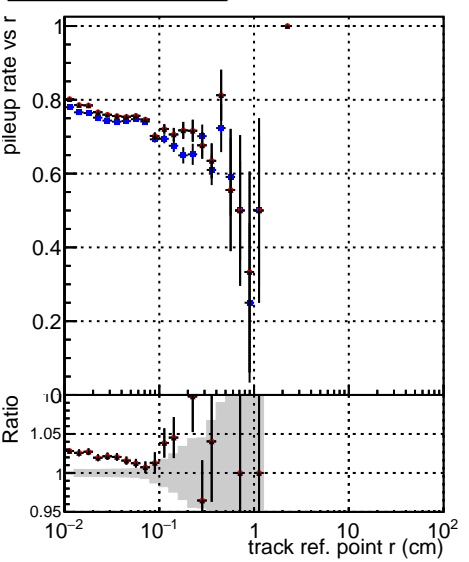

Fake rate vs vertpos**Duplicates Rate vs vertpos****Pileup rate vs vertpos**

—●—	DQM_V0001_R000000001	Global	CMSSW_ckfnocut3_RECO
—●—	DQM_V0001_R000000001	Global	CMSSW_mknocut3_RECO
—●—	DQM_V0001_R000000001	Global	CMSSW_mknocutinoclean3_RECO

Fake rate vs v**Duplicates Rate vs v****Pileup rate vs v****Fake rate vs. sim PV z****Duplicates Rate vs sim PV z****Pileup rate vs. sim PV z**