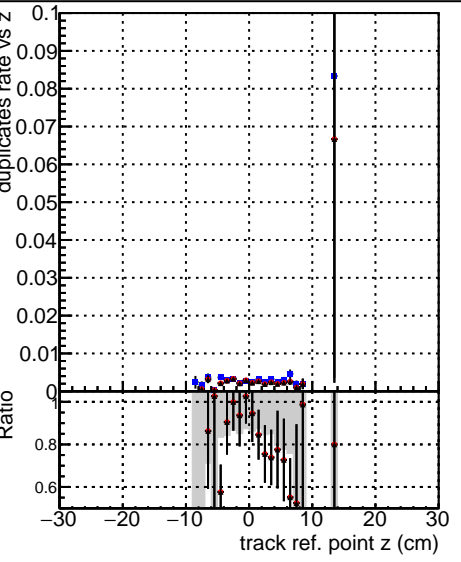

Fake rate vs vertpos**Duplicates Rate vs vertpos****Pileup rate vs vertpos**

—●—	DQM_V0001_R000000001	Global	CMSSW_ckfnocut3_RECO
—●—	DQM_V0001_R000000001	Global	CMSSW_mknocut3_RECO
—●—	DQM_V0001_R000000001	Global	CMSSW_mknocutinoclean3_RECO

Fake rate vs v**Duplicates Rate vs v****Pileup rate vs v****Fake rate vs. sim PV z****Duplicates Rate vs sim PV z****Pileup rate vs. sim PV z**