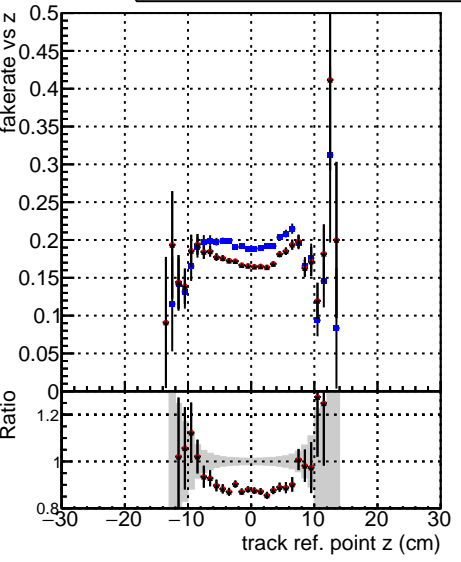

Fake rate vs vertpos**Duplicates Rate vs vertpos****Pileup rate vs vertpos**

—●—	DQM_V0001_R000000001	Global	CMSSW_ckfnocut3_RECO
—●—	DQM_V0001_R000000001	Global	CMSSW_mknocut3_RECO
—●—	DQM_V0001_R000000001	Global	CMSSW_mknocutinoclean3_RECO

Fake rate vs v**Duplicates Rate vs v****Pileup rate vs v****Fake rate vs. sim PV z****Duplicates Rate vs sim PV z****Pileup rate vs. sim PV z**