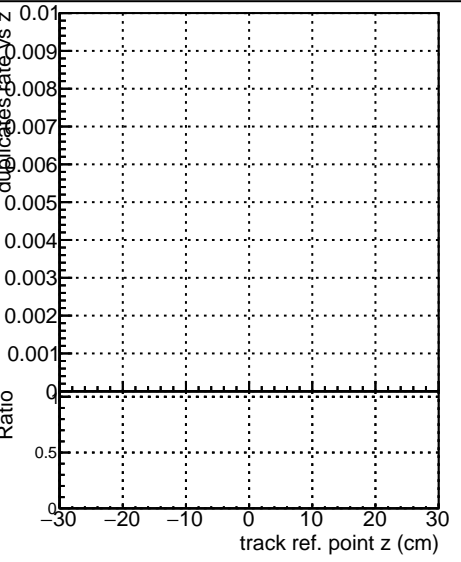

Fake rate vs vertpos

Duplicates Rate vs vertpos

Pileup rate vs vertpos

—●—	DQM_V0001_R000000001	Global	CMSSW_ckfnocut3_RECO
—●—	DQM_V0001_R000000001	Global	CMSSW_mknocut3_RECO
—●—	DQM_V0001_R000000001	Global	CMSSW_mknocutinoclean3_RECO

Fake rate vs v

Fake rate vs. sim PV z

Duplicates Rate vs sim PV z

Pileup rate vs. sim PV z