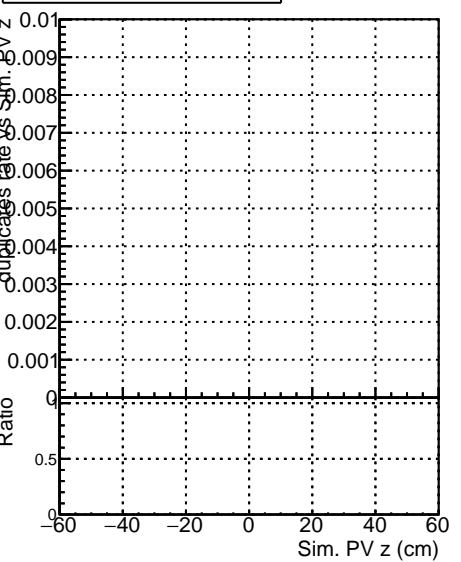

Fake rate vs vertpos

Duplicates Rate vs vertpos

Pileup rate vs vertpos

—●—	DQM_V0001_R000000001	Global	CMSSW_ckfnocut3_RECO
—●—	DQM_V0001_R000000001	Global	CMSSW_mknocut3_RECO
—●—	DQM_V0001_R000000001	Global	CMSSW_mknocutinoclean3_RECO

Fake rate vs v

Fake rate vs. sim PV z

Duplicates Rate vs sim PV z

Pileup rate vs. sim PV z