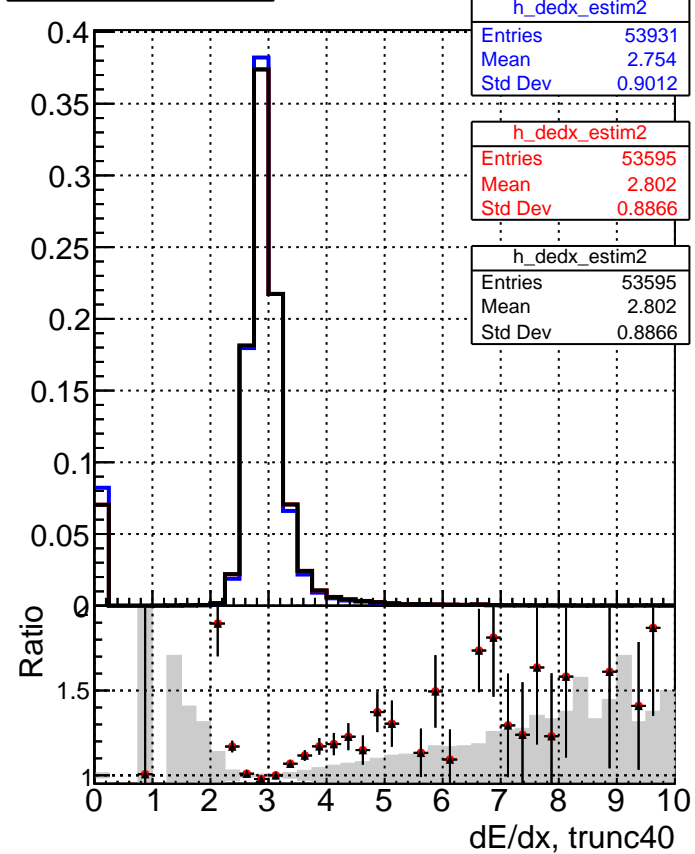

dE/dx estimator 1**dE/dx estimator 2**

■ DQM_V0001_R000000001_Global_CMSSW_ckfnocut3_RECO
● DQM_V0001_R000000001_Global_CMSSW_mknocut3_RECO
▲ DQM_V0001_R000000001_Global_CMSSW_mknocutinoclean3_RECO