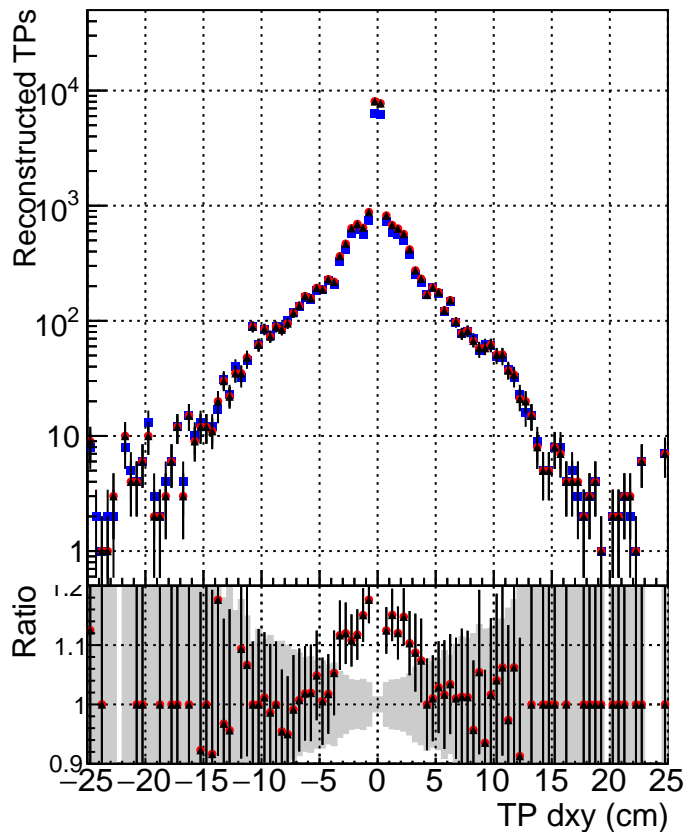

N of simulated tracks vs dxy

N of associated tracks (simToReco) vs dxy

N of simulated track

- DQM_V0001_R000000001_Global_CMSSW_ckfnocut3_RECO
- DQM_V0001_R000000001_Global_CMSSW_mknocut3_RECO
- ▲ DQM_V0001_R000000001_Global_CMSSW_mknocutinoclean3_RECO