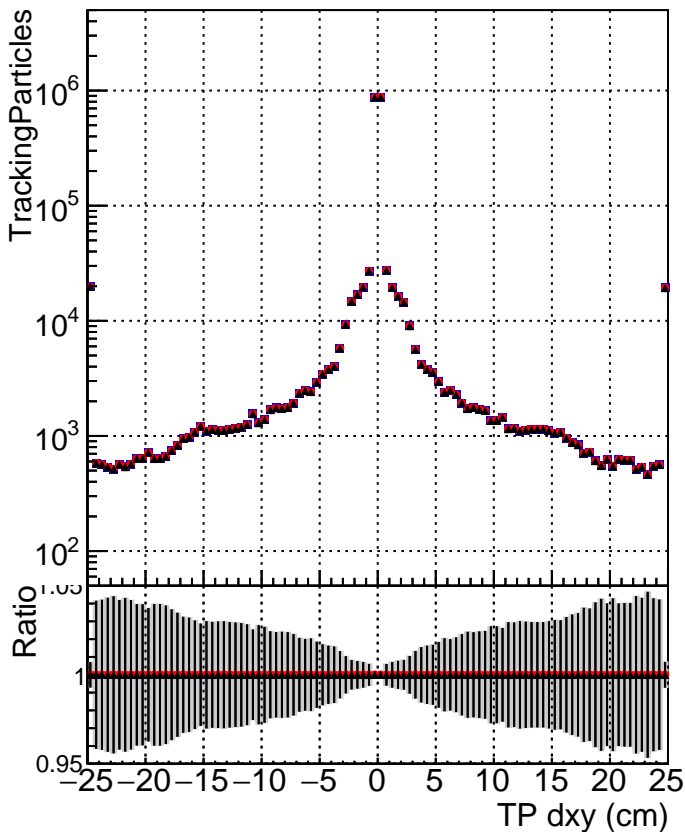

N of simulated tracks vs dxy

N of associated tracks (simToReco) vs dxy

N of simulated track

- DQM_V0001_R000000001_Global_CMSSW_ckfnocut3_RECO
- DQM_V0001_R000000001_Global_CMSSW_mknocut3_RECO
- ▲ DQM_V0001_R000000001_Global_CMSSW_mknocutinoclean3_RECO