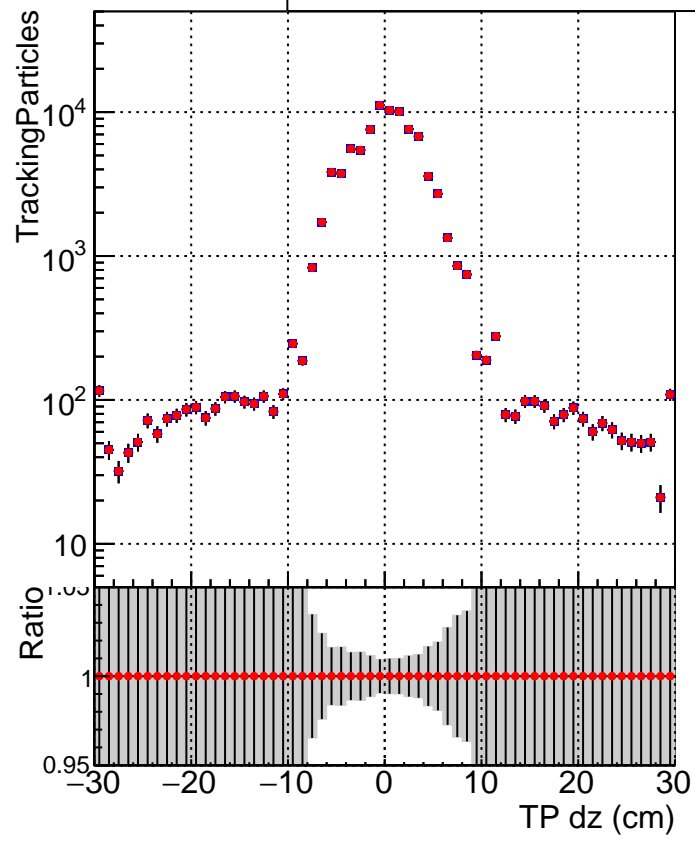

N of simulated tracks vs dxy

N of associated tracks (simToReco) vs dxy

N of simulated track

Legend:
■ DQM_V0001_R000000001_Global_CMSSW_ckfnocut3_RECO
● DQM_V0001_R000000001_Global_CMSSW_mknocut3_RECO