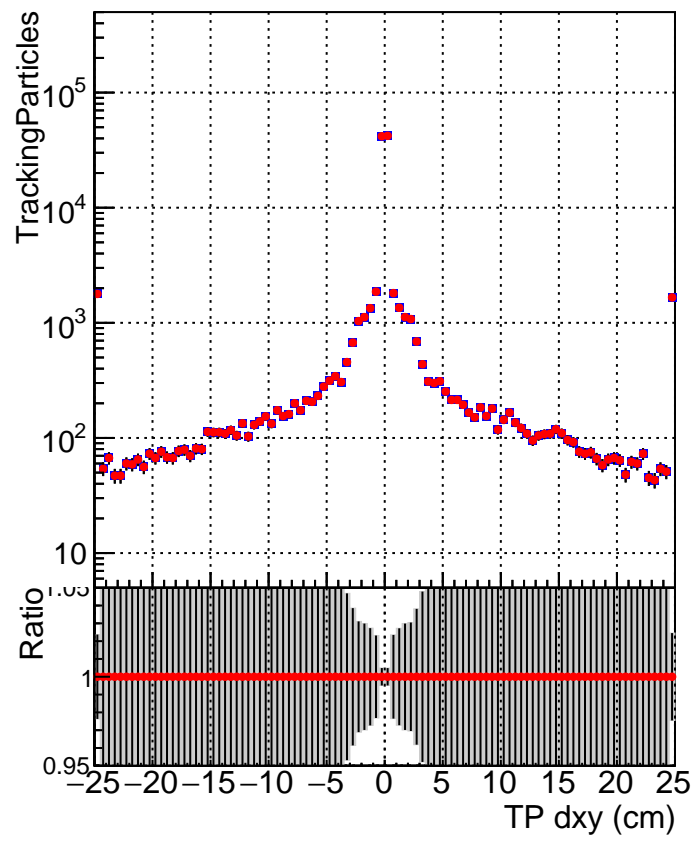

N of simulated tracks vs dxy

N of associated tracks (simToReco) vs dxy

N of simulated track

Legend:
■ DQM_V0001_R000000001_Global_CMSSW_ckfnocut3_RECO
● DQM_V0001_R000000001_Global_CMSSW_mknocut3_RECO