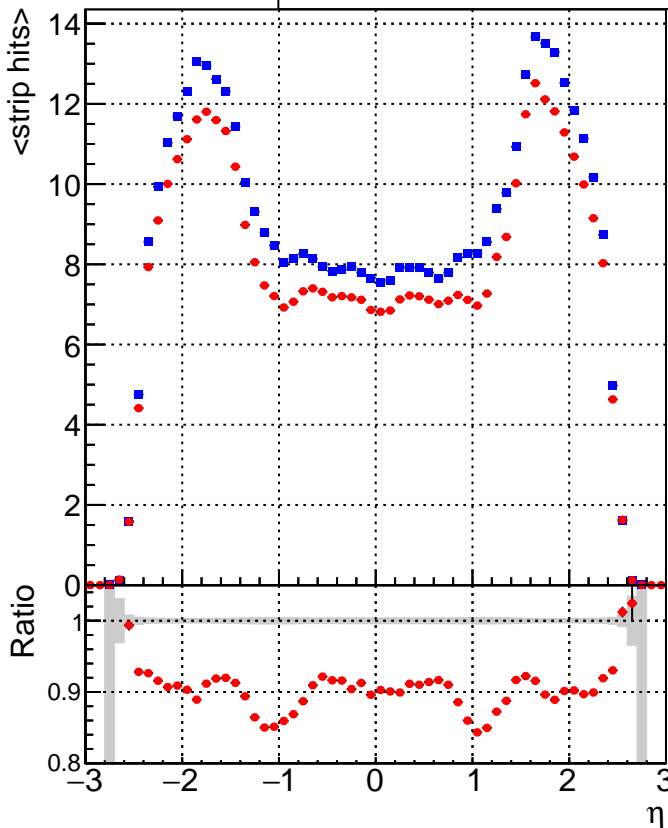

mean # PXL hits vs eta

mean # PXL Layers with measurement vs eta

mean # STRIP hits vs eta

Legend for the bottom panels:

- Blue squares: DQM_V0001_R000000001_Global_CMSSW_ckfnocut3_RECO
- Red circles: DQM_V0001_R000000001_Global_CMSSW_mknocut3_RECO