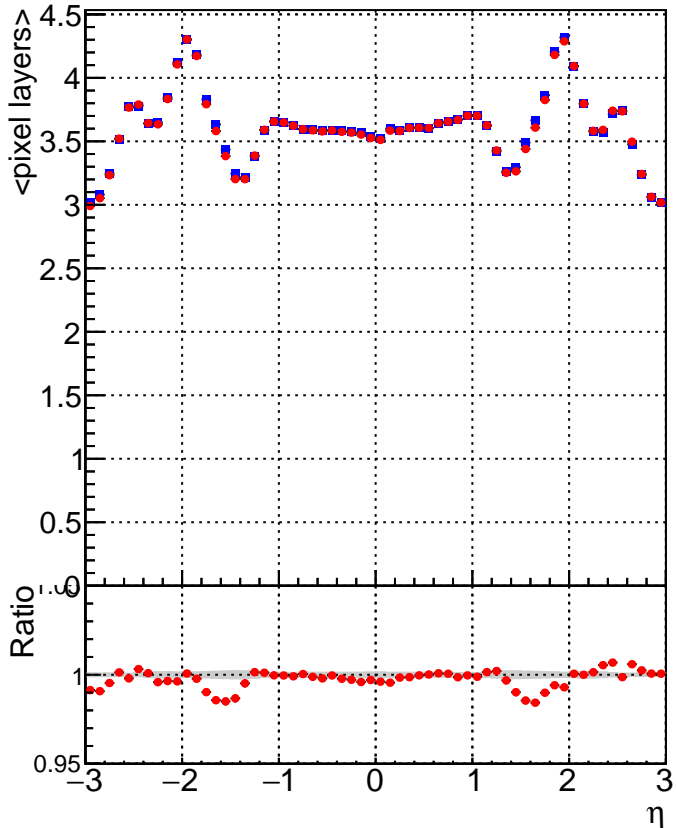

mean # PXL hits vs eta

mean # PXL Layers with measurement vs eta

mean # STRIP hits vs eta

Legend for the bottom panels:

- Blue squares: DQM_V0001_R000000001_Global_CMSSW_ckfnocut3_RECO
- Red circles: DQM_V0001_R000000001_Global_CMSSW_mknocut3_RECO