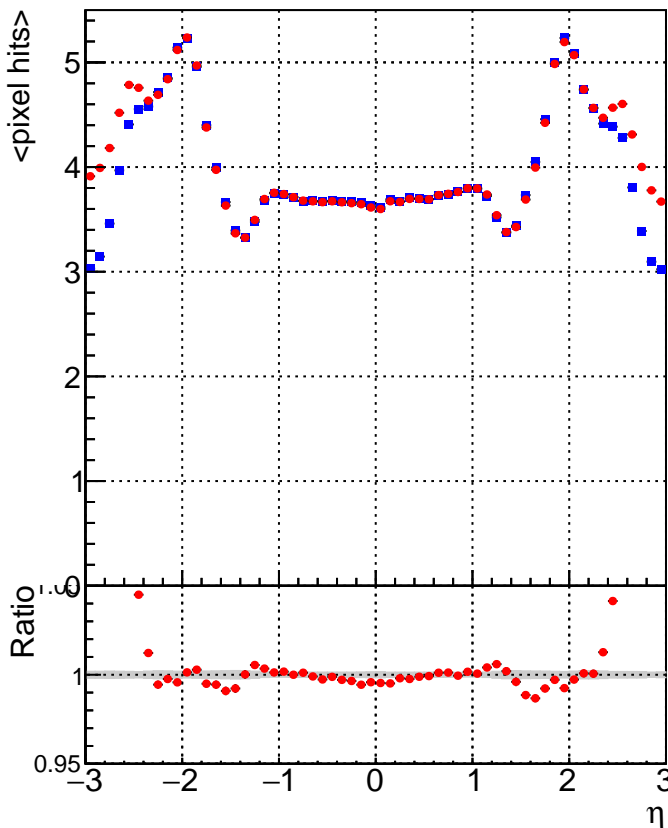

mean # PXL hits vs eta

mean # PXL Layers with measurement vs eta

mean # STRIP hits vs eta

Legend for the bottom panels:

- Blue squares: DQM_V0001_R000000001_Global_CMSSW_ckfnocut3_RECO
- Red circles: DQM_V0001_R000000001_Global_CMSSW_mknocut3_RECO