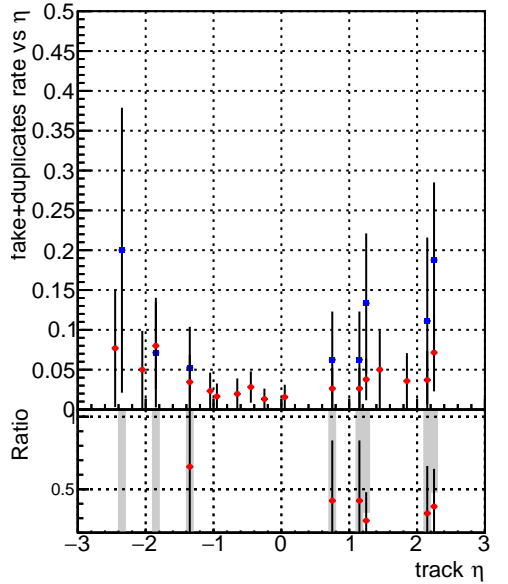

fake+duplicates vs p_T 

Legend for the plots:

- DQM_V0001_R000000001_Global_CMSSW_cknocut3_RECO (Blue diamonds)
- DQM_V0001_R000000001_Global_CMSSW_mknocut3_RECO (Red triangles)

**fake+duplicates vs ϕ** 