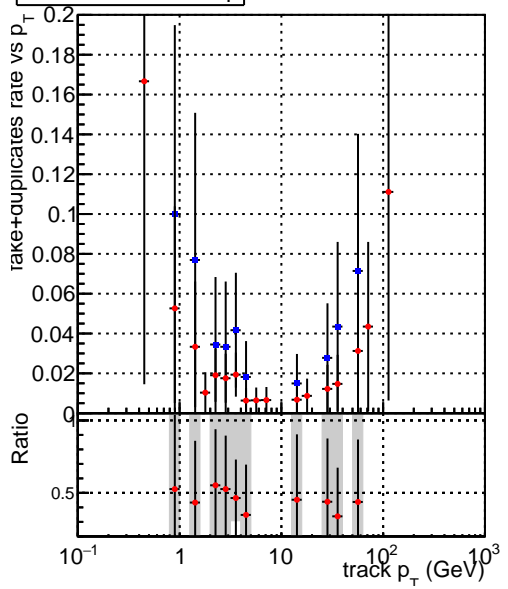

fake+duplicates vs p_T 

Legend for the plots:

- DQM_V0001_R000000001_Global_CMSSW_cknocut3_RECO (Blue diamonds)
- DQM_V0001_R000000001_Global_CMSSW_mknocut3_RECO (Red triangles)

**fake+duplicates vs ϕ** 