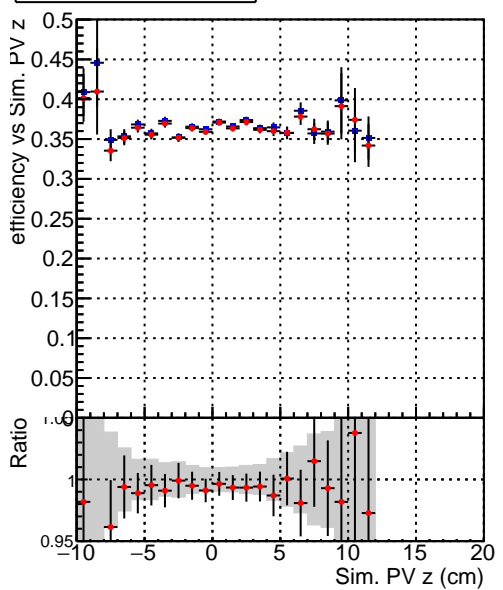

Efficiency vs vertpos**fake+duplicates vs vert r****Efficiency**

Legend:
 - Blue square: DQM_V0001_R000000001_Global_CMSSW_ckfnocut3_RECO
 - Red cross: DQM_V0001_R000000001_Global_CMSSW_mknocut3_RECO

**Efficiency vs. sim PV z****fake+duplicates vs Sim. PV z**