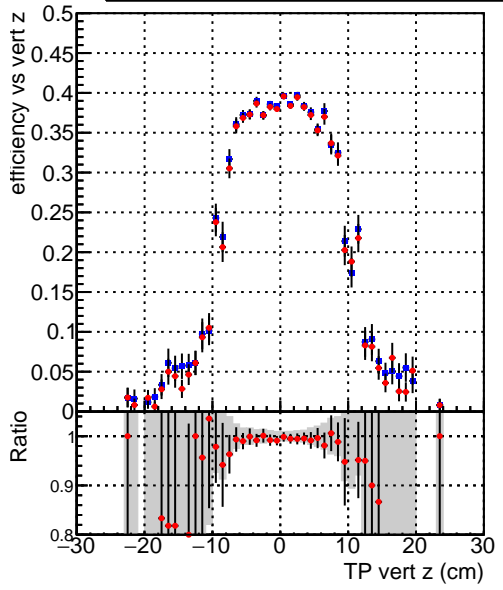

Efficiency vs vertpos**fake+duplicates vs vert r****Efficiency**

Legend:
 - Blue square: DQM_V0001_R000000001_Global_CMSSW_ckfnocut3_RECO
 - Red cross: DQM_V0001_R000000001_Global_CMSSW_mknocut3_RECO

**Efficiency vs. sim PV z****fake+duplicates vs Sim. PV z**