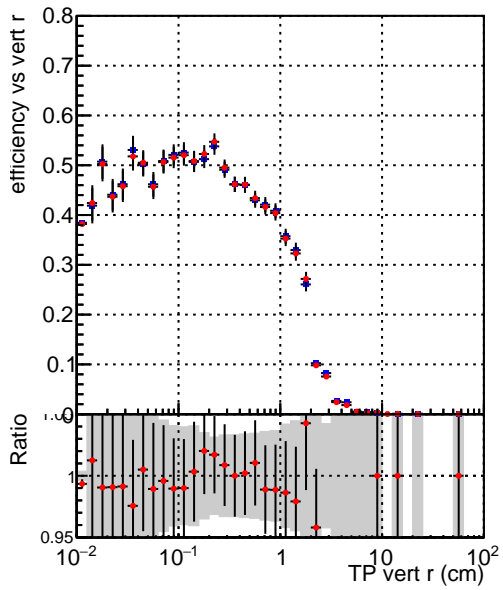

Efficiency vs vertpos**fake+duplicates vs vert r****Efficiency**

Legend:
 - Blue square: DQM_V0001_R000000001_Global_CMSSW_ckfnocut3_RECO
 - Red cross: DQM_V0001_R000000001_Global_CMSSW_mknocut3_RECO

**Efficiency vs. sim PV z****fake+duplicates vs Sim. PV z**