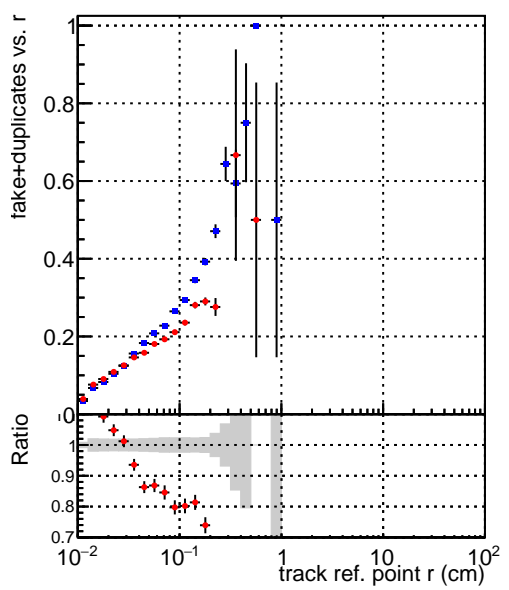

Efficiency vs vertpos**fake+duplicates vs vert r****Efficiency**

Legend:
 - Blue square: DQM_V0001_R000000001_Global_CMSSW_ckfnocut3_RECO
 - Red cross: DQM_V0001_R000000001_Global_CMSSW_mknocut3_RECO

**Efficiency vs. sim PV z****fake+duplicates vs Sim. PV z**