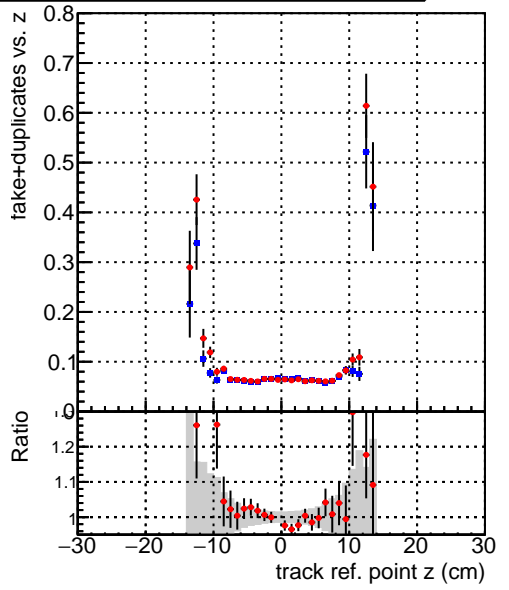

Efficiency vs vertpos**fake+duplicates vs vert r****Efficiency**

Legend:
 - Blue square: DQM_V0001_R000000001_Global_CMSSW_ckfnocut3_RECO
 - Red cross: DQM_V0001_R000000001_Global_CMSSW_mknocut3_RECO

**Efficiency vs. sim PV z****fake+duplicates vs Sim. PV z**