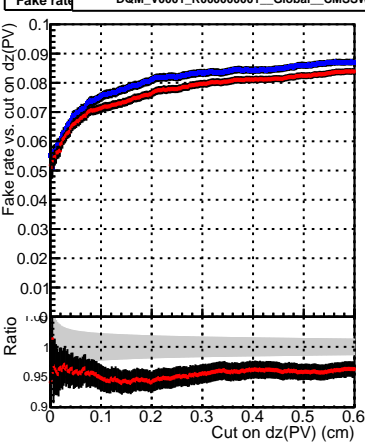

Efficiency vs. dz (PV)

Efficiency (tracking eff factorized out) vs. dz (PV)

Fake rate

Legend for Efficiency vs. dz (PV) and Efficiency (tracking eff factorized out) vs. dz (PV):  
- Blue line: DQM\_V0001\_R000000001\_Global\_CMSSW\_ckfnocut2\_RECO  
- Red line: DQM\_V0001\_R000000001\_Global\_CMSSW\_mknocut2\_RECO

Legend for Fake rate and Pileup rate vs. dz (PV):  
- Blue line: DQM\_V0001\_R000000001\_Global\_CMSSW\_ckfnocut2\_RECO  
- Red line: DQM\_V0001\_R000000001\_Global\_CMSSW\_mknocut2\_RECO