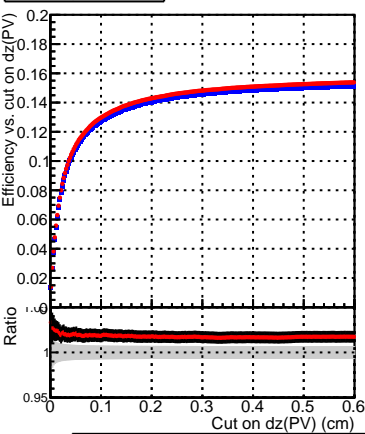

Efficiency vs. dz (PV)

Efficiency (tracking eff factorized out) vs. dz (PV)

Fake rate

Legend for Efficiency vs. dz (PV) and Efficiency (tracking eff factorized out) vs. dz (PV):  
- Blue line: DQM\_V0001\_R000000001\_Global\_CMSSW\_ckfnocut2\_RECO  
- Red line: DQM\_V0001\_R000000001\_Global\_CMSSW\_mknocut2\_RECO

Legend for Fake rate and Pileup rate vs. dz (PV):  
- Blue line: DQM\_V0001\_R000000001\_Global\_CMSSW\_ckfnocut2\_RECO  
- Red line: DQM\_V0001\_R000000001\_Global\_CMSSW\_mknocut2\_RECO