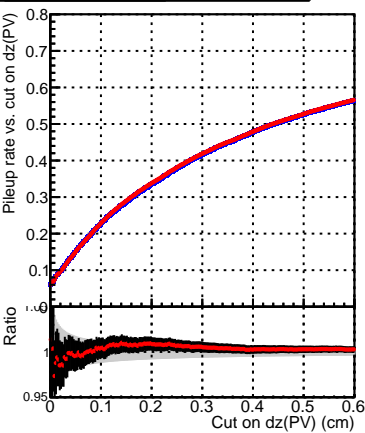

Efficiency vs. dz (PV)

Efficiency (tracking eff factorized out) vs. dz (PV)

Fake rate

Legend for Efficiency vs. dz (PV) and Efficiency (tracking eff factorized out) vs. dz (PV):  
- Blue line: DQM\_V0001\_R000000001\_Global\_CMSSW\_ckfnocut2\_RECO  
- Red line: DQM\_V0001\_R000000001\_Global\_CMSSW\_mknocut2\_RECO

Legend for Fake rate and Pileup rate vs. dz (PV):  
- Blue line: DQM\_V0001\_R000000001\_Global\_CMSSW\_ckfnocut2\_RECO  
- Red line: DQM\_V0001\_R000000001\_Global\_CMSSW\_mknocut2\_RECO