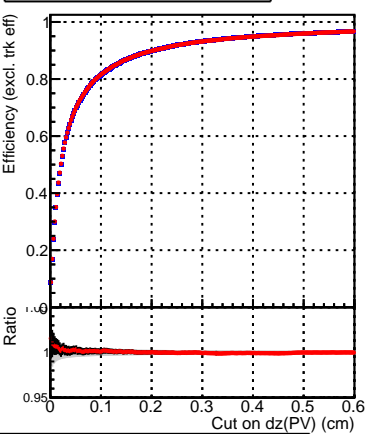

Efficiency vs. dz (PV)

Efficiency (tracking eff factorized out) vs. dz (PV)

Fake rate

Legend for Efficiency vs. dz (PV) and Efficiency (tracking eff factorized out) vs. dz (PV):  
- Blue line: DQM\_V0001\_R000000001\_Global\_CMSSW\_ckfnocut2\_RECO  
- Red line: DQM\_V0001\_R000000001\_Global\_CMSSW\_mknocut2\_RECO

Legend for Fake rate and Pileup rate vs. dz (PV):  
- Blue line: DQM\_V0001\_R000000001\_Global\_CMSSW\_ckfnocut2\_RECO  
- Red line: DQM\_V0001\_R000000001\_Global\_CMSSW\_mknocut2\_RECO