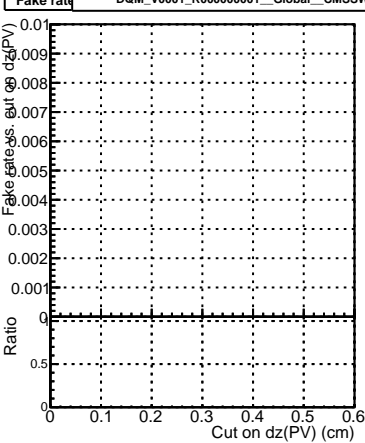

Efficiency vs. dz (PV)

Efficiency (tracking eff factorized out) vs. dz (PV)

Fake rate

—●— DQM_V0001_R000000001_Global_CMSSW_ckfnocut2_RECO
—●— DQM_V0001_R000000001_Global_CMSSW_mknocut2_RECO