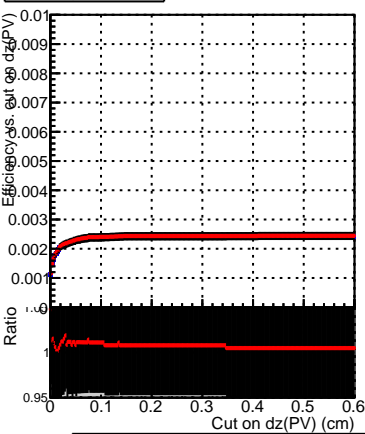

Efficiency vs. dz (PV)

Efficiency (tracking eff factorized out) vs. dz (PV)

Fake rate

—●— DQM_V0001_R000000001_Global_CMSSW_ckfnocut2_RECO
—●— DQM_V0001_R000000001_Global_CMSSW_mknocut2_RECO