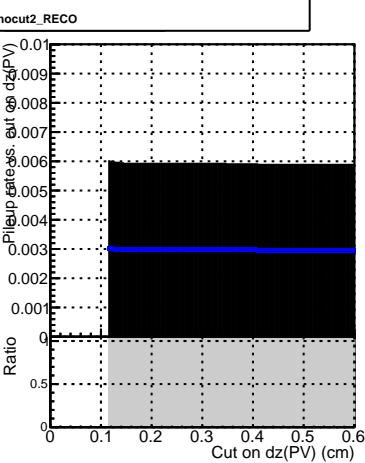

Efficiency vs. dz (PV)

Efficiency (tracking eff factorized out) vs. dz (PV)

Fake rate

—●— DQM_V0001_R000000001_Global_CMSSW_ckfnocut2_RECO
—●— DQM_V0001_R000000001_Global_CMSSW_mknocut2_RECO