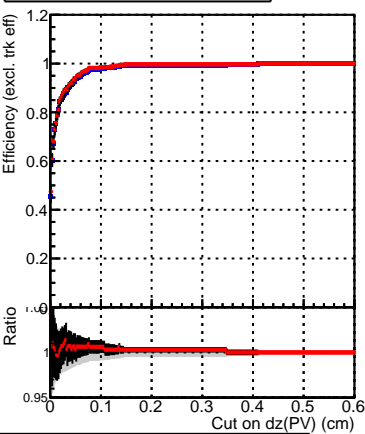

Efficiency vs. dz (PV)

Efficiency (tracking eff factorized out) vs. dz (PV)

Fake rate

—●— DQM_V0001_R000000001_Global_CMSSW_ckfnocut2_RECO
—●— DQM_V0001_R000000001_Global_CMSSW_mknocut2_RECO