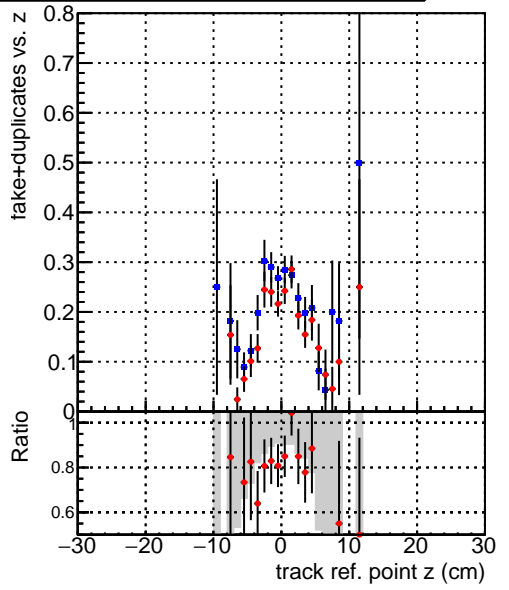

**Efficiency vs vertpos****fake+duplicates vs vert r****Efficiency**

Legend for Efficiency vs. TP vert z (cm):

- Blue square: DQM\_V0001\_R000000001\_Global\_CMSSW\_cknocut2\_RECO
- Red circle: DQM\_V0001\_R000000001\_Global\_CMSSW\_mknocut2\_RECO

**Efficiency vs. sim PV z****fake+duplicates vs Sim. PV z**