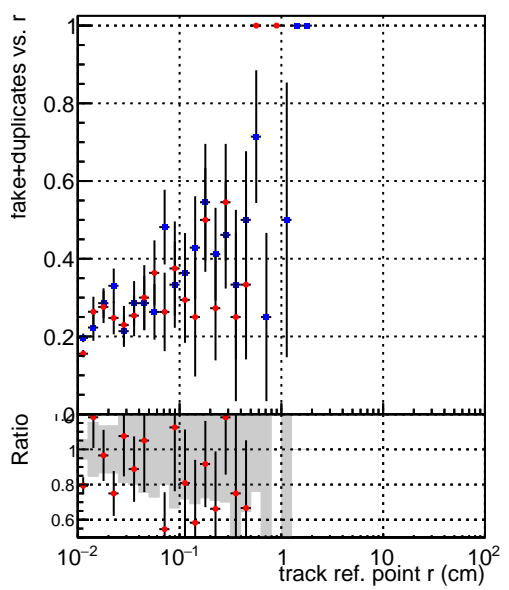

**Efficiency vs vertpos****fake+duplicates vs vert r****Efficiency**

Legend for Efficiency vs. TP vert z (cm):

- Blue square: DQM\_V0001\_R000000001\_Global\_CMSSW\_cknocut2\_RECO
- Red circle: DQM\_V0001\_R000000001\_Global\_CMSSW\_mknocut2\_RECO

**Efficiency vs. sim PV z****fake+duplicates vs Sim. PV z**