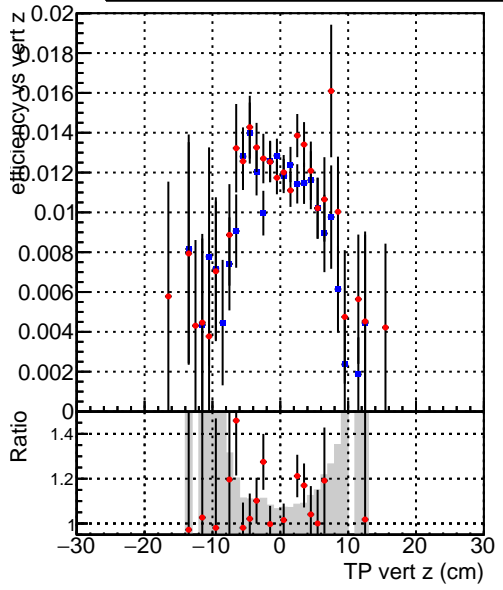

**Efficiency vs vertpos****fake+duplicates vs vert r****Efficiency**

Legend for Efficiency vs. TP vert z (cm):

- Blue square: DQM\_V0001\_R000000001\_Global\_CMSSW\_cknocut2\_RECO
- Red circle: DQM\_V0001\_R000000001\_Global\_CMSSW\_mknocut2\_RECO

**Efficiency vs. sim PV z****fake+duplicates vs Sim. PV z**