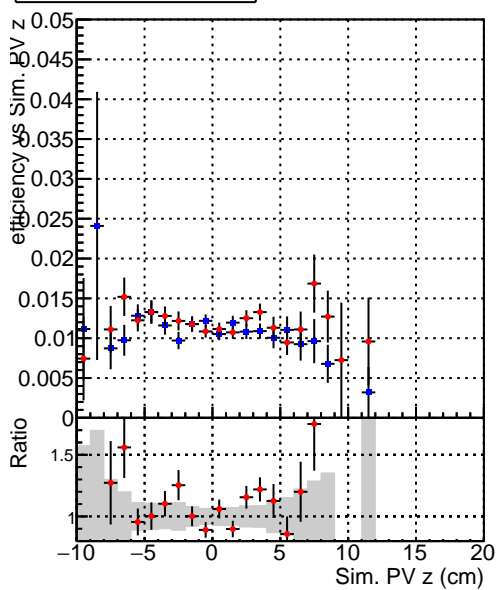

**Efficiency vs vertpos****fake+duplicates vs vert r****Efficiency**

Legend for Efficiency vs. TP vert z (cm):

- Blue square: DQM\_V0001\_R000000001\_Global\_CMSSW\_cknocut2\_RECO
- Red circle: DQM\_V0001\_R000000001\_Global\_CMSSW\_mknocut2\_RECO

**Efficiency vs. sim PV z****fake+duplicates vs Sim. PV z**