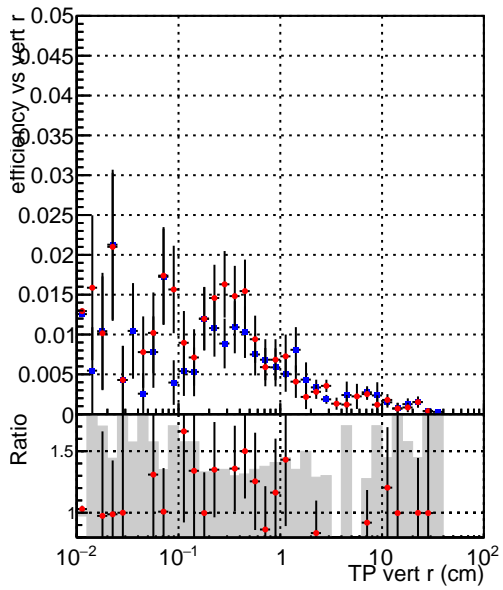

**Efficiency vs vertpos****fake+duplicates vs vert r****Efficiency**

Legend for Efficiency vs. TP vert z (cm):

- Blue square: DQM\_V0001\_R000000001\_Global\_CMSSW\_cknocut2\_RECO
- Red circle: DQM\_V0001\_R000000001\_Global\_CMSSW\_mknocut2\_RECO

**Efficiency vs. sim PV z****fake+duplicates vs Sim. PV z**