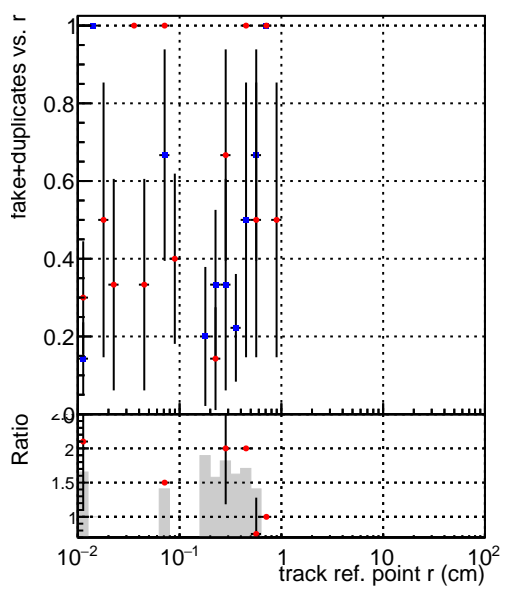

Efficiency vs vertpos**fake+duplicates vs vert r**

■ DQM_V0001_R000000001_Global_CMSSW_cknocut2_RECO
● DQM_V0001_R000000001_Global_CMSSW_mknocut2_RECO

Efficiency vs vert z**Efficiency vs. sim PV z****fake+duplicates vs Sim. PV z**