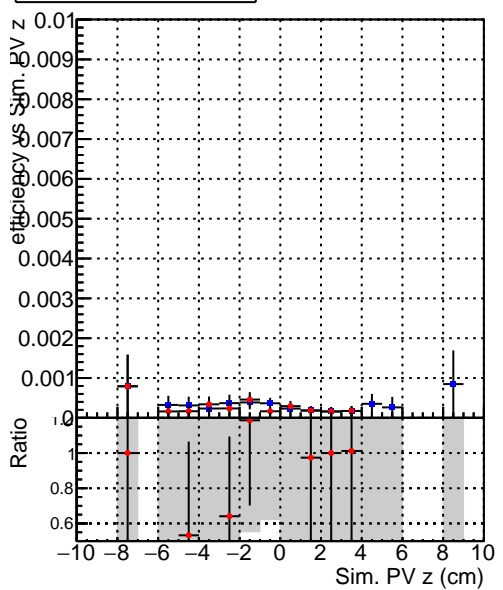

Efficiency vs vertpos**fake+duplicates vs vert r**

■ DQM_V0001_R000000001_Global_CMSSW_cknocut2_RECO
● DQM_V0001_R000000001_Global_CMSSW_mknocut2_RECO

Efficiency vs vert z**Efficiency vs. sim PV z****fake+duplicates vs Sim. PV z**