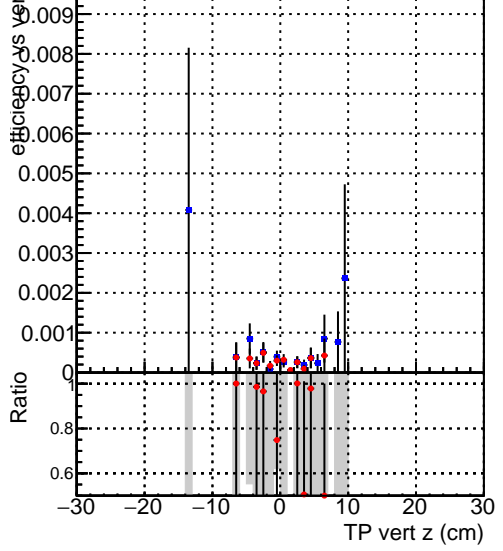

Efficiency vs vertpos**fake+duplicates vs vert r**

■ DQM_V0001_R000000001_Global_CMSSW_cknocut2_RECO
● DQM_V0001_R000000001_Global_CMSSW_mknocut2_RECO

Efficiency vs vert z**Efficiency vs. sim PV z****fake+duplicates vs Sim. PV z**