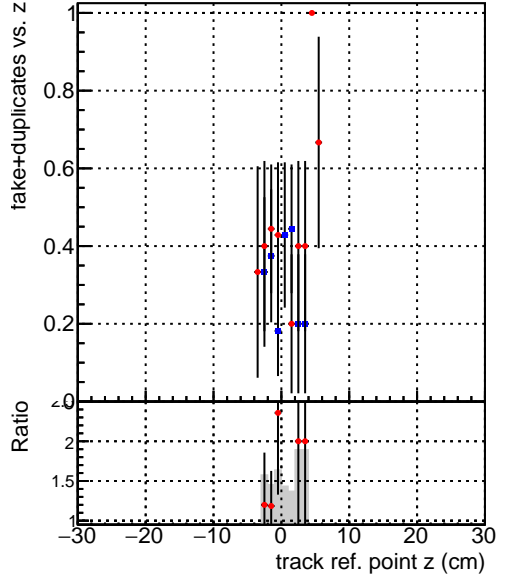

Efficiency vs vertpos**fake+duplicates vs vert r**

■ DQM_V0001_R000000001_Global_CMSSW_cknocut2_RECO
● DQM_V0001_R000000001_Global_CMSSW_mknocut2_RECO

Efficiency vs vert z**Efficiency vs. sim PV z****fake+duplicates vs Sim. PV z**