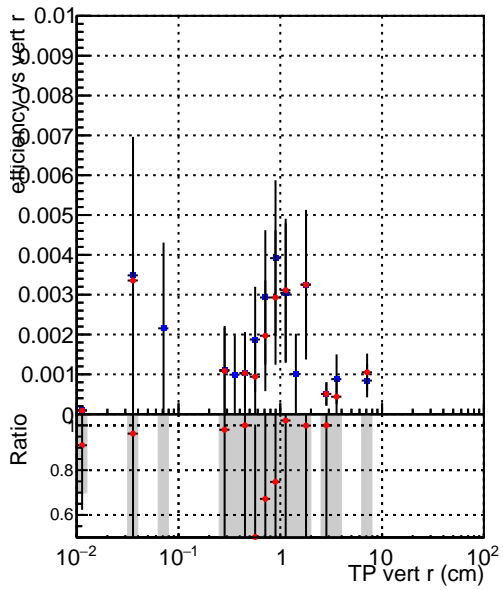

Efficiency vs vertpos**fake+duplicates vs vert r**

■ DQM_V0001_R000000001_Global_CMSSW_cknocut2_RECO
● DQM_V0001_R000000001_Global_CMSSW_mknocut2_RECO

Efficiency vs vert z**Efficiency vs. sim PV z****fake+duplicates vs Sim. PV z**