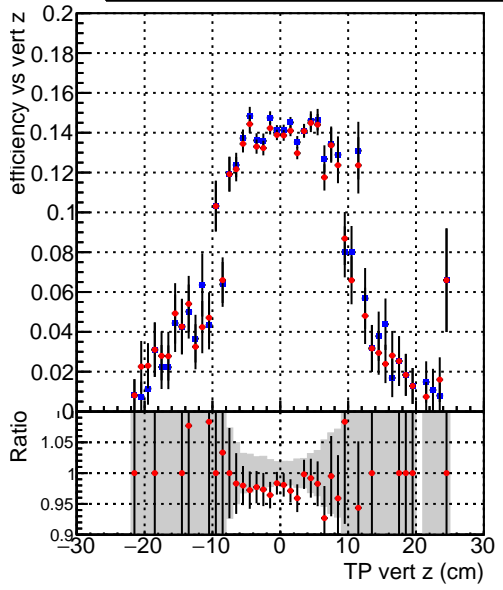

Efficiency vs vertpos**fake+duplicates vs vert r****Efficiency**

Legend:
 - Blue squares: DQM_V0001_R000000001_Global_CMSSW_cknocut2_RECO
 - Red crosses: DQM_V0001_R000000001_Global_CMSSW_mknocut2_RECO

**Efficiency vs. sim PV z****fake+duplicates vs Sim. PV z**