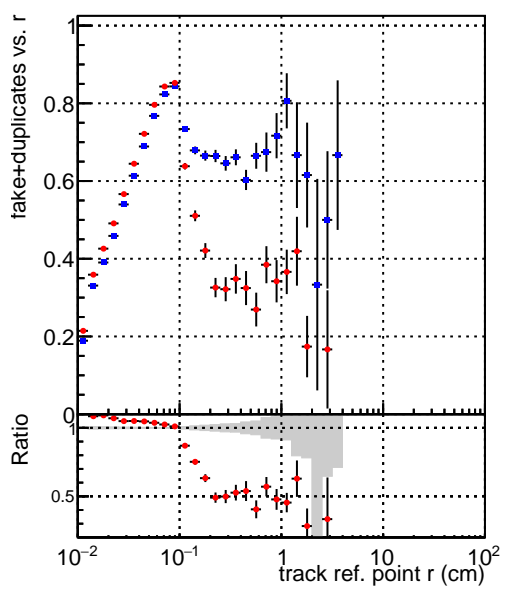

Efficiency vs vertpos**fake+duplicates vs vert r****Efficiency**

Legend:
 - Blue squares: DQM_V0001_R000000001_Global_CMSSW_cknocut2_RECO
 - Red crosses: DQM_V0001_R000000001_Global_CMSSW_mknocut2_RECO

**Efficiency vs. sim PV z****fake+duplicates vs Sim. PV z**