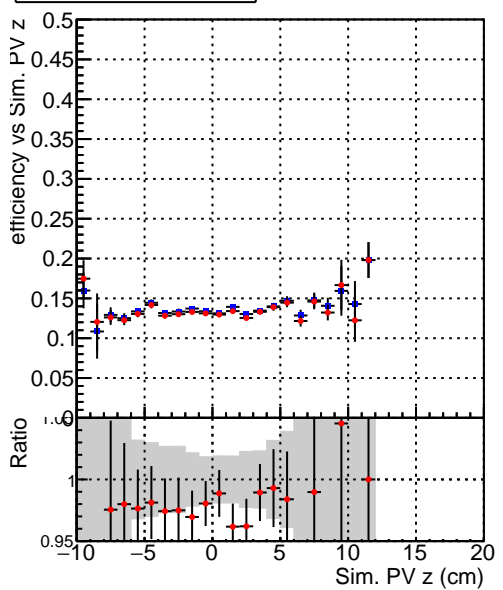

Efficiency vs vertpos**fake+duplicates vs vert r****Efficiency**

Legend:
 - Blue squares: DQM_V0001_R000000001_Global_CMSSW_cknocut2_RECO
 - Red crosses: DQM_V0001_R000000001_Global_CMSSW_mknocut2_RECO

**Efficiency vs. sim PV z****fake+duplicates vs Sim. PV z**