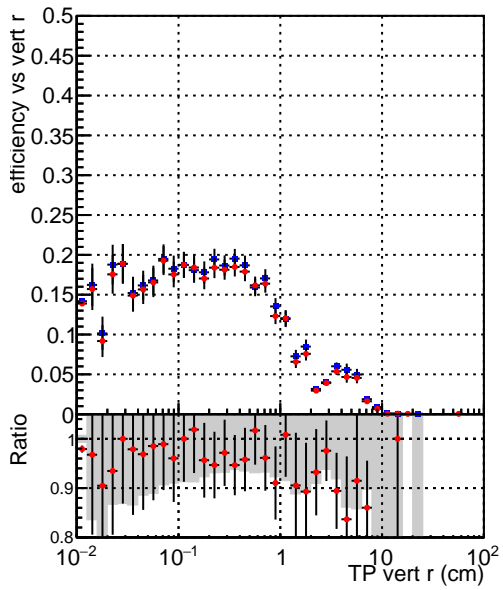

Efficiency vs vertpos**fake+duplicates vs vert r****Efficiency**

Legend:
 - Blue squares: DQM_V0001_R000000001_Global_CMSSW_cknocut2_RECO
 - Red crosses: DQM_V0001_R000000001_Global_CMSSW_mknocut2_RECO

**Efficiency vs. sim PV z****fake+duplicates vs Sim. PV z**