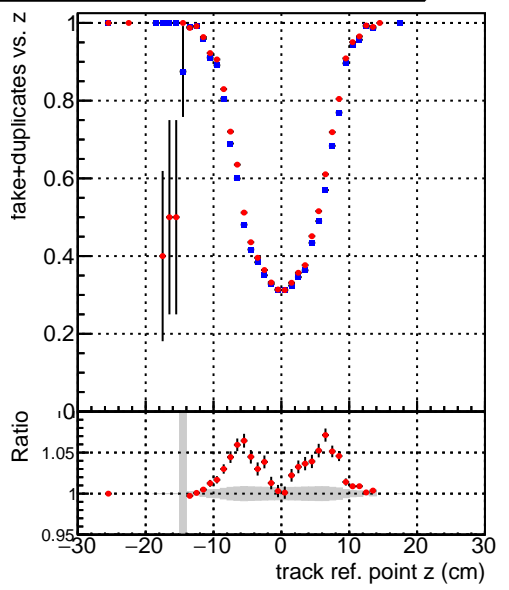

Efficiency vs vertpos**fake+duplicates vs vert r****Efficiency**

Legend:
 - Blue squares: DQM_V0001_R000000001_Global_CMSSW_cknocut2_RECO
 - Red crosses: DQM_V0001_R000000001_Global_CMSSW_mknocut2_RECO

**Efficiency vs. sim PV z****fake+duplicates vs Sim. PV z**