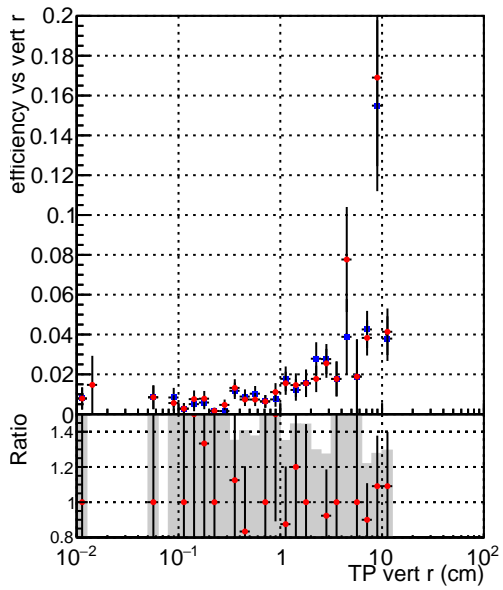

Efficiency vs vertpos

Legend for the top plot:
- DQM_V0001_R000000001_Global_CMSSW_ckfnocut2_RECO (blue)
- DQM_V0001_R000000001_Global_CMSSW_mknocut2_RECO (red)

Efficiency vs vert z

Efficiency vs. sim PV z