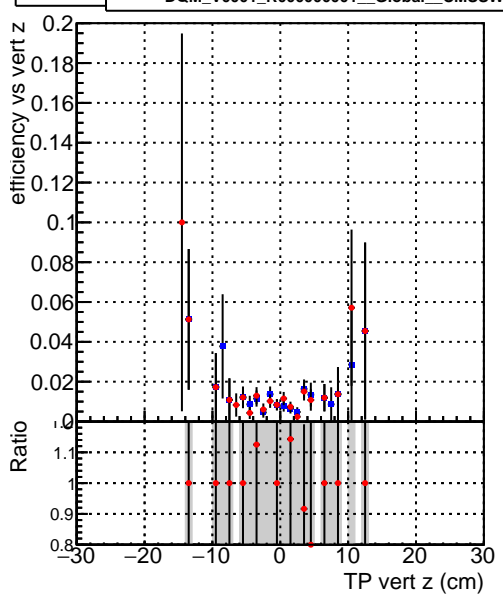

Efficiency vs vertpos

Legend for the top plot:
- DQM_V0001_R000000001_Global_CMSSW_ckfnocut2_RECO (blue)
- DQM_V0001_R000000001_Global_CMSSW_mknocut2_RECO (red)

Efficiency vs vert z

Efficiency vs. sim PV z