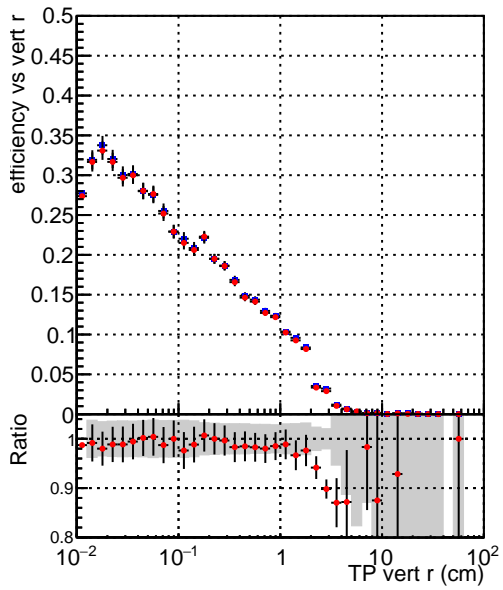

Efficiency vs vertpos**fake+duplicates vs vert r****Efficiency**

Legend for the middle row plots:

- Blue squares: DQM_V0001_R000000001_Global_CMSSW_cknocut2_RECO
- Red circles: DQM_V0001_R000000001_Global_CMSSW_mknocut2_RECO

**Efficiency vs. sim PV z****fake+duplicates vs Sim. PV z**