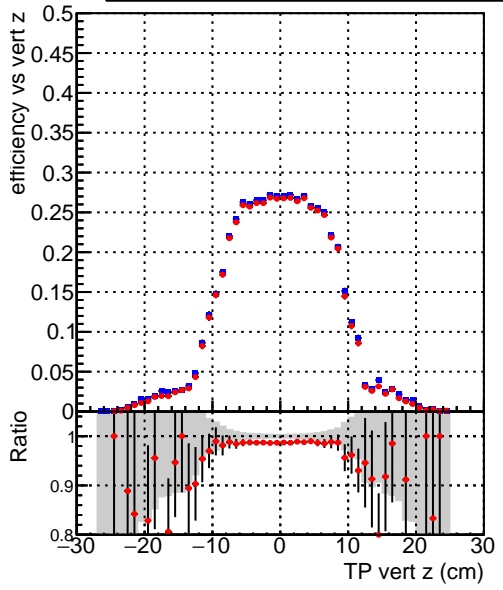

Efficiency vs vertpos**fake+duplicates vs vert r****Efficiency**

Legend for the middle row plots:

- Blue squares: DQM_V0001_R000000001_Global_CMSSW_cknocut2_RECO
- Red circles: DQM_V0001_R000000001_Global_CMSSW_mknocut2_RECO

**Efficiency vs. sim PV z****fake+duplicates vs Sim. PV z**