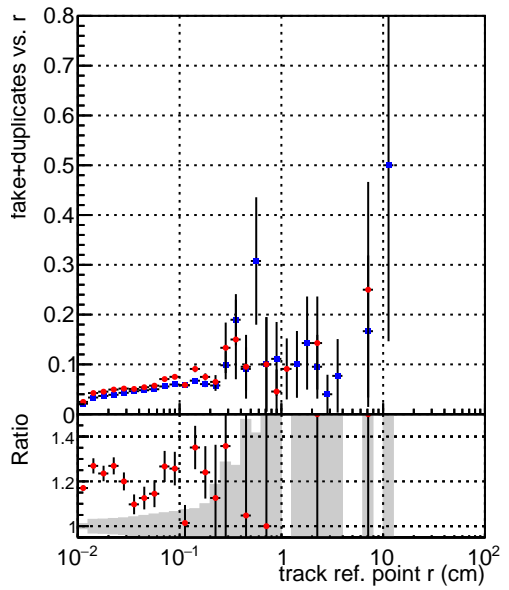

Efficiency vs vertpos**fake+duplicates vs vert r****Efficiency**

Legend for the middle row plots:

- Blue squares: DQM_V0001_R000000001_Global_CMSSW_cknocut2_RECO
- Red circles: DQM_V0001_R000000001_Global_CMSSW_mknocut2_RECO

**Efficiency vs. sim PV z****fake+duplicates vs Sim. PV z**