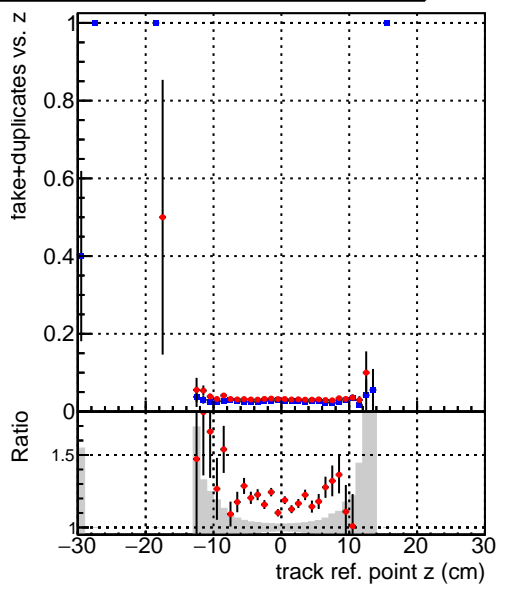

Efficiency vs vertpos**fake+duplicates vs vert r****Efficiency**

Legend for the middle row plots:

- Blue squares: DQM_V0001_R000000001_Global_CMSSW_cknocut2_RECO
- Red circles: DQM_V0001_R000000001_Global_CMSSW_mknocut2_RECO

**Efficiency vs. sim PV z****fake+duplicates vs Sim. PV z**