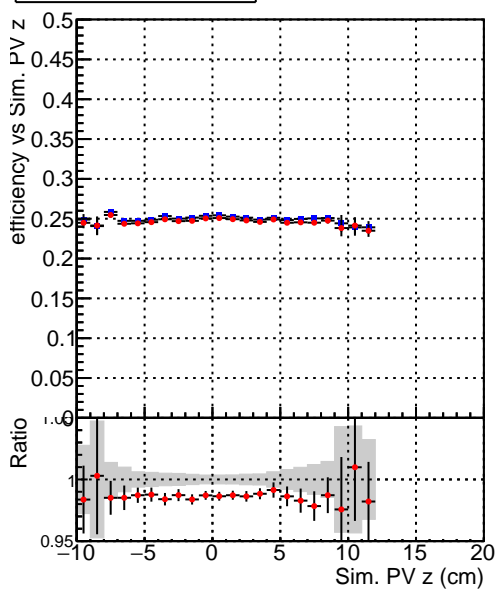

Efficiency vs vertpos**fake+duplicates vs vert r****Efficiency**

Legend for the middle row plots:

- Blue squares: DQM_V0001_R000000001_Global_CMSSW_cknocut2_RECO
- Red circles: DQM_V0001_R000000001_Global_CMSSW_mknocut2_RECO

**Efficiency vs. sim PV z****fake+duplicates vs Sim. PV z**