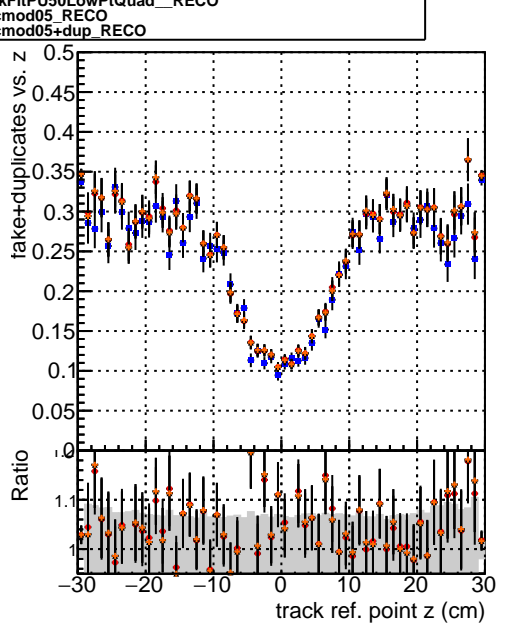

Efficiency vs vertpos**fake+duplicates vs vert r****Efficiency vs vert z****Efficiency vs. sim PV z****fake+duplicates vs Sim. PV z**

—●—	DQM_V0001_R000000001	Global	CMSSW_ckptPU50_RECO
—●—	DQM_V0001_R000000001	Global	CMSSW_mkFitPU50LowPtQuad_RECO
—●—	DQM_V0001_R000000001	Global	CMSSW_scm05_RECO
—●—	DQM_V0001_R000000001	Global	CMSSW_scm05+dup_RECO