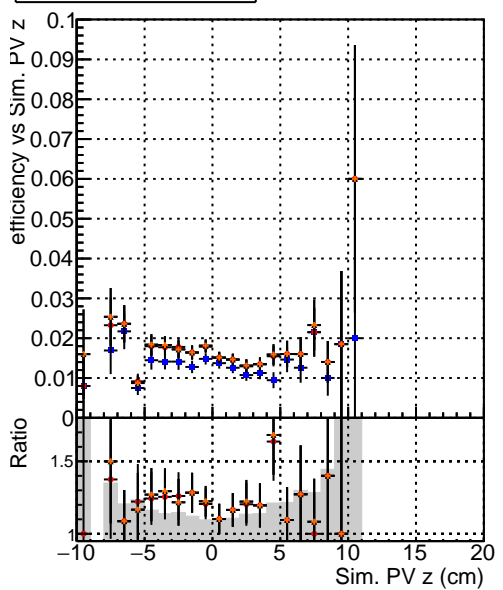

Efficiency vs vertpos**fake+duplicates vs vert r****Efficiency vs vert z****Efficiency vs. sim PV z****fake+duplicates vs Sim. PV z**

—●—	DQM_V0001_R000000001	Global	CMSSW_ckptPU50_RECO
—●—	DQM_V0001_R000000001	Global	CMSSW_mkFitPU50LowPtQuad_RECO
—●—	DQM_V0001_R000000001	Global	CMSSW_scm05_RECO
—●—	DQM_V0001_R000000001	Global	CMSSW_scm05+dup_RECO