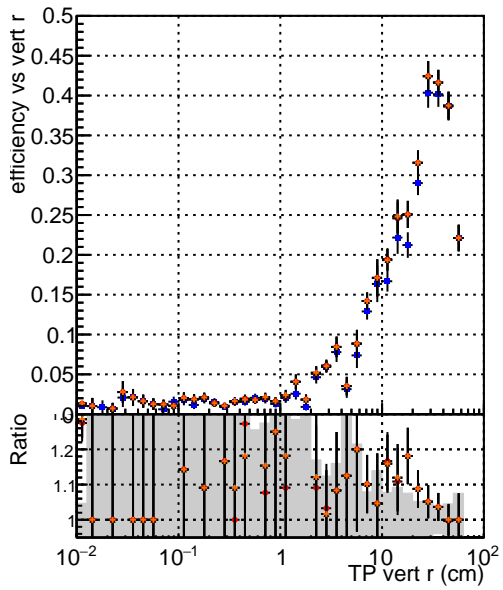

Efficiency vs vertpos**fake+duplicates vs vert r****Efficiency vs vert z****Efficiency vs. sim PV z****fake+duplicates vs Sim. PV z**

—●—	DQM_V0001_R000000001	Global	CMSSW_ckptPU50_RECO
—●—	DQM_V0001_R000000001	Global	CMSSW_mkFitPU50LowPtQuad_RECO
—●—	DQM_V0001_R000000001	Global	CMSSW_scm05_RECO
—●—	DQM_V0001_R000000001	Global	CMSSW_scm05+dup_RECO