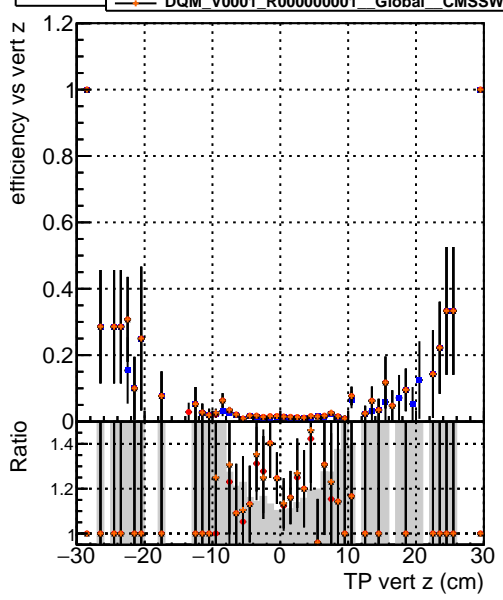

Efficiency vs vertpos**fake+duplicates vs vert r****Efficiency vs vert z****Efficiency vs. sim PV z****fake+duplicates vs Sim. PV z**

—●—	DQM_V0001_R000000001	Global	CMSSW_ckptPU50_RECO
—●—	DQM_V0001_R000000001	Global	CMSSW_mkFitPU50LowPtQuad_RECO
—●—	DQM_V0001_R000000001	Global	CMSSW_scm05_RECO
—●—	DQM_V0001_R000000001	Global	CMSSW_scm05+dup_RECO