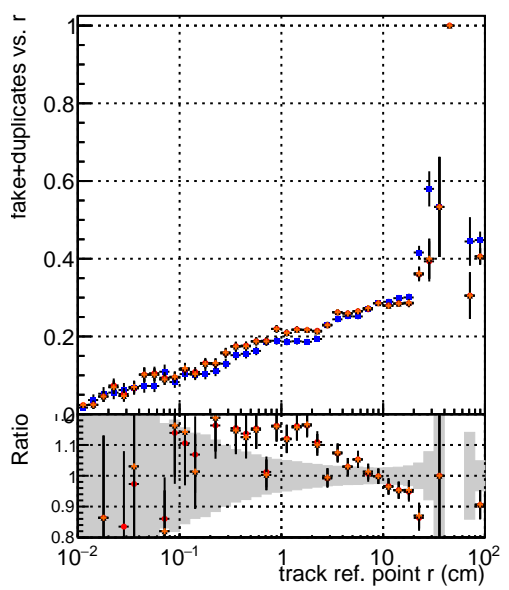

Efficiency vs vertpos**fake+duplicates vs vert r****Efficiency vs vert z****Efficiency vs. sim PV z****fake+duplicates vs Sim. PV z**

—●—	DQM_V0001_R000000001	Global	CMSSW_ckptPU50_RECO
—●—	DQM_V0001_R000000001	Global	CMSSW_mkFitPU50LowPtQuad_RECO
—●—	DQM_V0001_R000000001	Global	CMSSW_scm05_RECO
—●—	DQM_V0001_R000000001	Global	CMSSW_scm05+dup_RECO