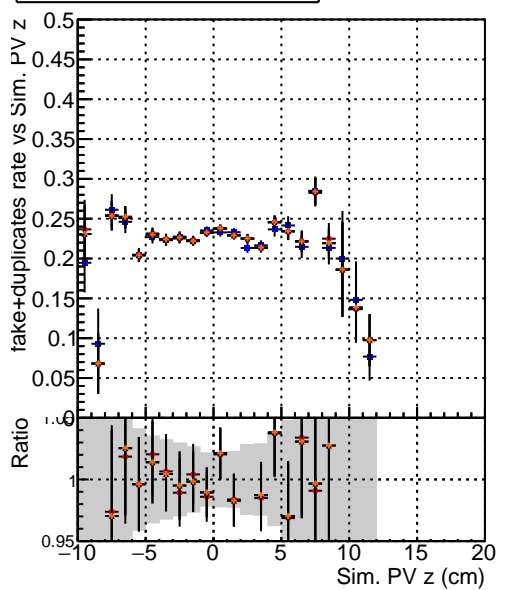

Efficiency vs vertpos**fake+duplicates vs vert r****Efficiency vs vert z****Efficiency vs. sim PV z****fake+duplicates vs Sim. PV z**

—●—	DQM_V0001_R000000001	Global	CMSSW_ckptPU50_RECO
—●—	DQM_V0001_R000000001	Global	CMSSW_mkFitPU50LowPtQuad_RECO
—●—	DQM_V0001_R000000001	Global	CMSSW_scm05_RECO
—●—	DQM_V0001_R000000001	Global	CMSSW_scm05+dup_RECO