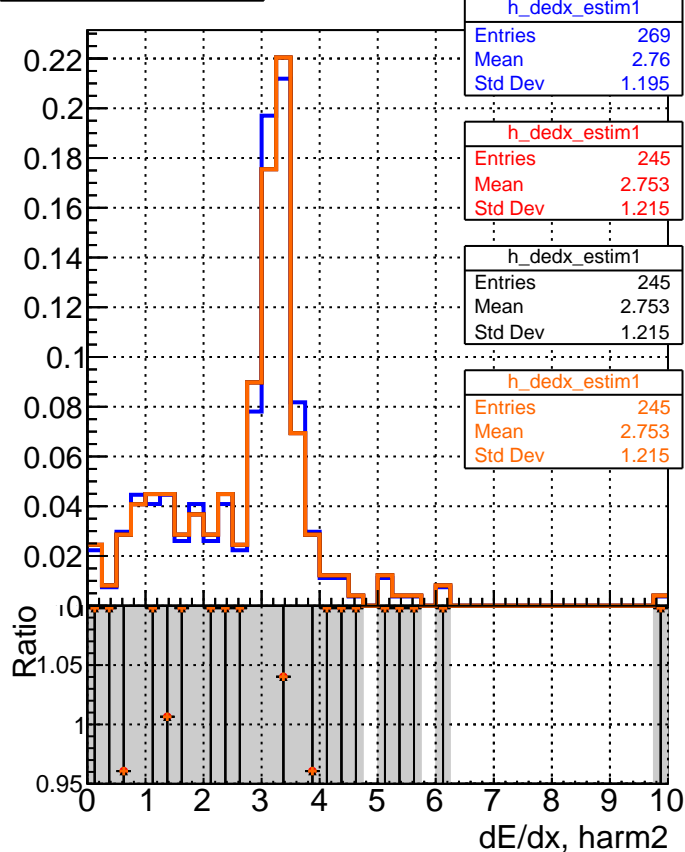

dE/dx estimator 1**dE/dx estimator 2**

— DQM_V0001_R000000001_Global_CMSSW_ckfPU50_RECO
— DQM_V0001_R000000001_Global_CMSSW_mkFitPU50LowPtQuad_RECO
— DQM_V0001_R000000001_Global_CMSSW_scm05_RECO
— DQM_V0001_R000000001_Global_CMSSW_scm05+dup_RECO