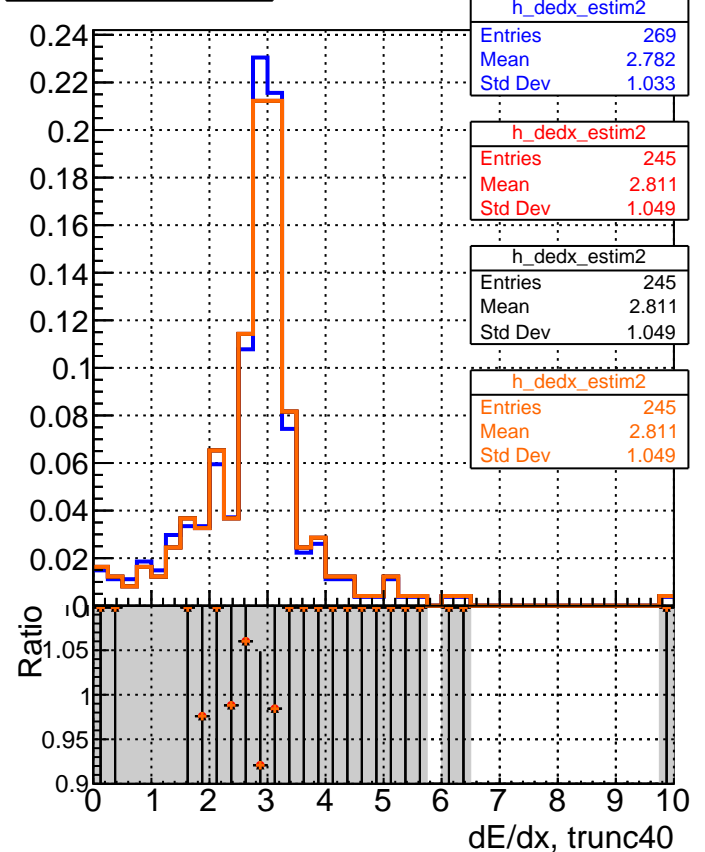

dE/dx estimator 1**dE/dx estimator 2**

— DQM_V0001_R000000001_Global_CMSSW_ckfPU50_RECO
— DQM_V0001_R000000001_Global_CMSSW_mkFitPU50LowPtQuad_RECO
— DQM_V0001_R000000001_Global_CMSSW_scm05_RECO
— DQM_V0001_R000000001_Global_CMSSW_scm05+dup_RECO