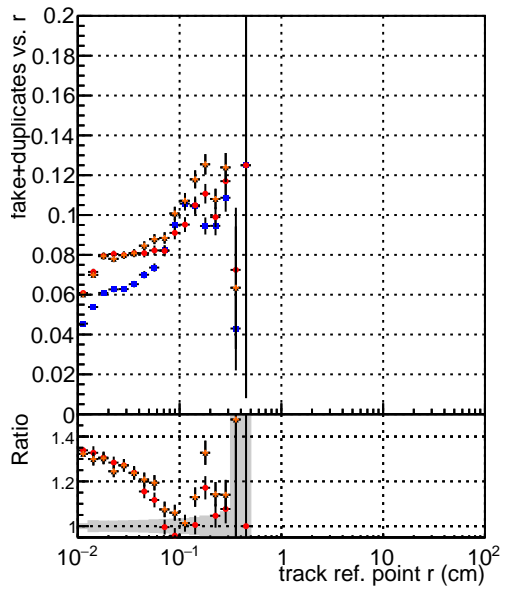

**Efficiency vs vertpos****fake+duplicates vs vert r****Efficiency vs vert z****fake+duplicates vs vert z****Efficiency vs. sim PV z****fake+duplicates vs Sim. PV z**

—●—	DQM_V0001_R000000001_Global_CMSSW_ckptPU50_RECO
—○—	DQM_V0001_R000000001_Global_CMSSW_mkFitPU50LowPtQuad_RECO
—▲—	DQM_V0001_R000000001_Global_CMSSW_scm05_RECO
—◇—	DQM_V0001_R000000001_Global_CMSSW_scm05+dup_RECO