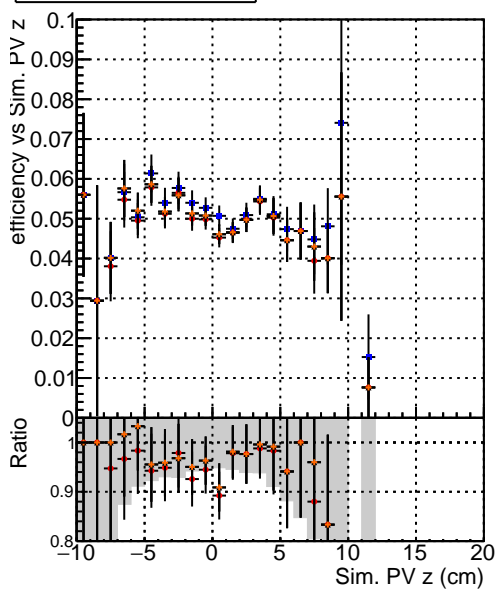

**Efficiency vs vertpos****fake+duplicates vs vert r****Efficiency vs vert z****fake+duplicates vs vert z****Efficiency vs. sim PV z****fake+duplicates vs Sim. PV z**

—●—	DQM_V0001_R000000001_Global_CMSSW_ckptPU50_RECO
—○—	DQM_V0001_R000000001_Global_CMSSW_mkFitPU50LowPtQuad_RECO
—▲—	DQM_V0001_R000000001_Global_CMSSW_scm05_RECO
—◇—	DQM_V0001_R000000001_Global_CMSSW_scm05+dup_RECO