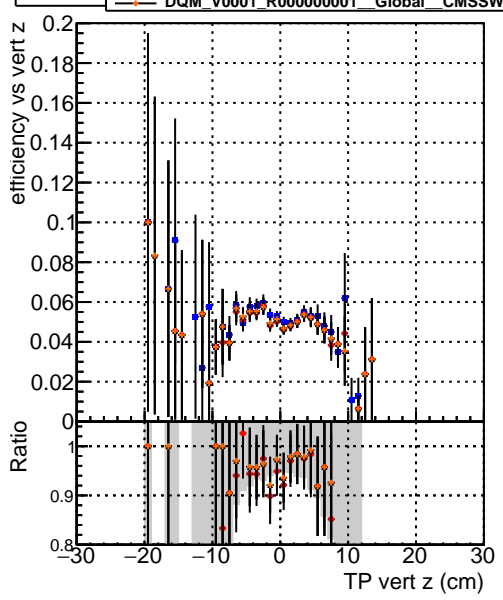

**Efficiency vs vertpos****fake+duplicates vs vert r****Efficiency vs vert z****fake+duplicates vs vert z****Efficiency vs. sim PV z****fake+duplicates vs Sim. PV z**

—●—	DQM_V0001_R000000001_Global_CMSSW_ckptPU50_RECO
—○—	DQM_V0001_R000000001_Global_CMSSW_mkFitPU50LowPtQuad_RECO
—▲—	DQM_V0001_R000000001_Global_CMSSW_scm05_RECO
—◇—	DQM_V0001_R000000001_Global_CMSSW_scm05+dup_RECO