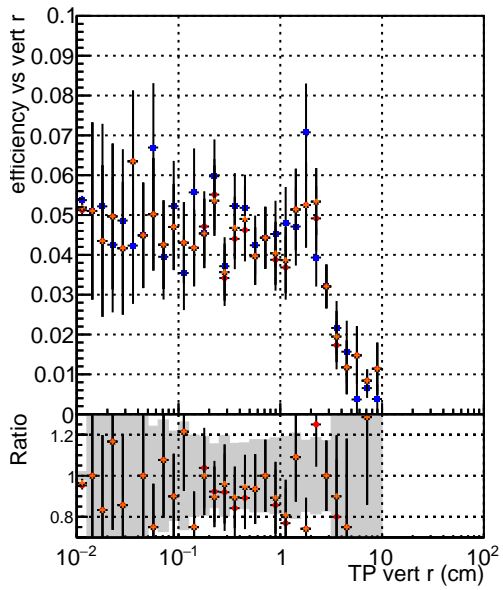

**Efficiency vs vertpos****fake+duplicates vs vert r****Efficiency vs vert z****fake+duplicates vs vert z****Efficiency vs. sim PV z****fake+duplicates vs Sim. PV z**

—●—	DQM_V0001_R000000001_Global_CMSSW_ckptPU50_RECO
—○—	DQM_V0001_R000000001_Global_CMSSW_mkFitPU50LowPtQuad_RECO
—▲—	DQM_V0001_R000000001_Global_CMSSW_scm05_RECO
—◇—	DQM_V0001_R000000001_Global_CMSSW_scm05+dup_RECO