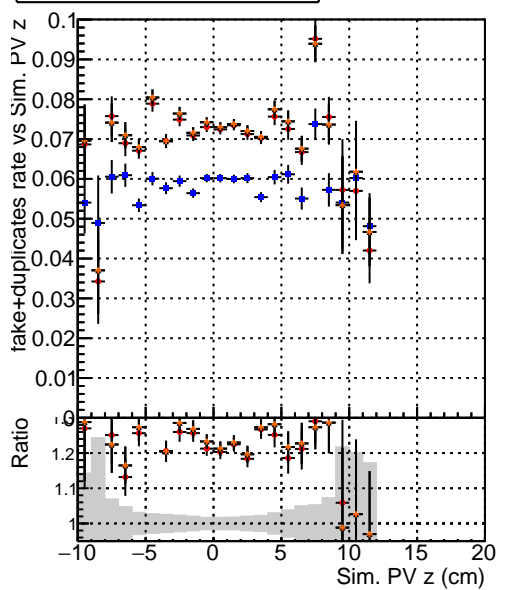

**Efficiency vs vertpos****fake+duplicates vs vert r****Efficiency vs vert z****fake+duplicates vs vert z****Efficiency vs. sim PV z****fake+duplicates vs Sim. PV z**

—●—	DQM_V0001_R000000001_Global_CMSSW_ckptPU50_RECO
—○—	DQM_V0001_R000000001_Global_CMSSW_mkFitPU50LowPtQuad_RECO
—▲—	DQM_V0001_R000000001_Global_CMSSW_scm05_RECO
—◇—	DQM_V0001_R000000001_Global_CMSSW_scm05+dup_RECO