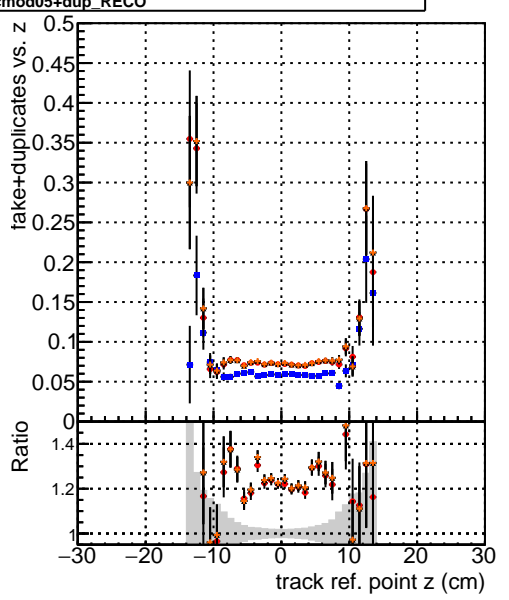

**Efficiency vs vertpos****fake+duplicates vs vert r****Efficiency vs vert z****fake+duplicates vs vert z****Efficiency vs. sim PV z****fake+duplicates vs Sim. PV z**

—●—	DQM_V0001_R000000001_Global_CMSSW_ckptPU50_RECO
—○—	DQM_V0001_R000000001_Global_CMSSW_mkFitPU50LowPtQuad_RECO
—▲—	DQM_V0001_R000000001_Global_CMSSW_scm05_RECO
—◇—	DQM_V0001_R000000001_Global_CMSSW_scm05+dup_RECO