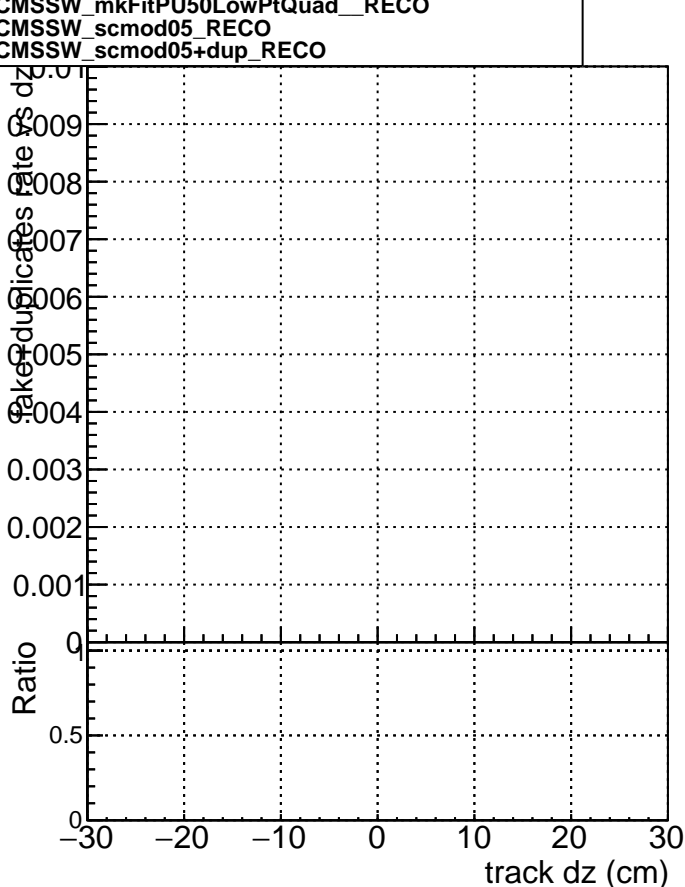

Efficiency vs Dxy**fake+duplicates vs dxy****Efficiency vs Dz**

- | | | | |
|---|----------------------|--------|-------------------------------|
| ■ | DQM_V0001_R000000001 | Global | CMSSW_ckfPU50_RECO |
| ● | DQM_V0001_R000000001 | Global | CMSSW_mkFitPU50LowPtQuad_RECO |
| ▲ | DQM_V0001_R000000001 | Global | CMSSW_scm05_RECO |
| ◆ | DQM_V0001_R000000001 | Global | CMSSW_scm05+dup_RECO |