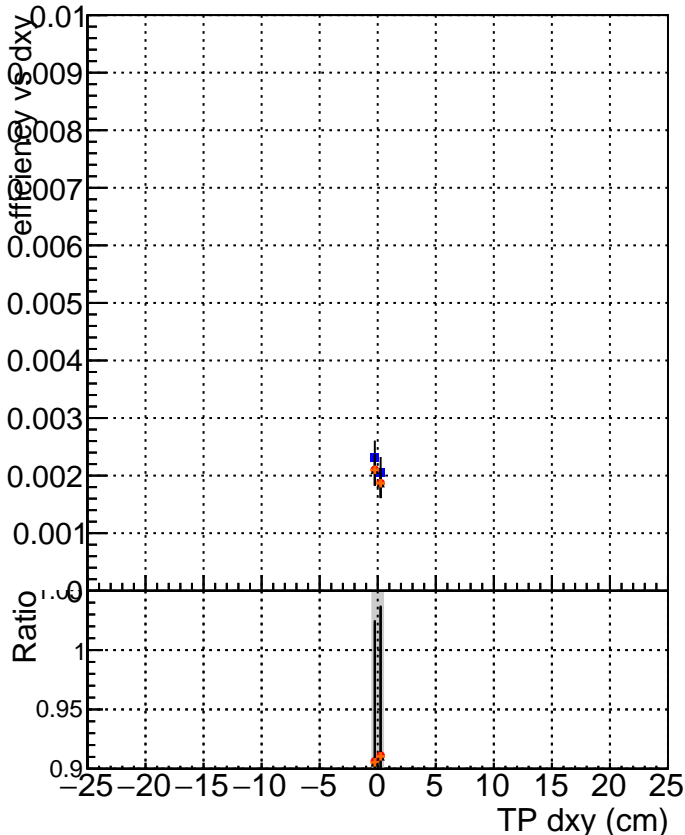

Efficiency vs Dxy**fake+duplicates vs dxy****Efficiency vs Dz**

- | | | | |
|---|----------------------|--------|-------------------------------|
| ■ | DQM_V0001_R000000001 | Global | CMSSW_ckfPU50_RECO |
| ● | DQM_V0001_R000000001 | Global | CMSSW_mkFitPU50LowPtQuad_RECO |
| ▲ | DQM_V0001_R000000001 | Global | CMSSW_scm05_RECO |
| ◆ | DQM_V0001_R000000001 | Global | CMSSW_scm05+dup_RECO |