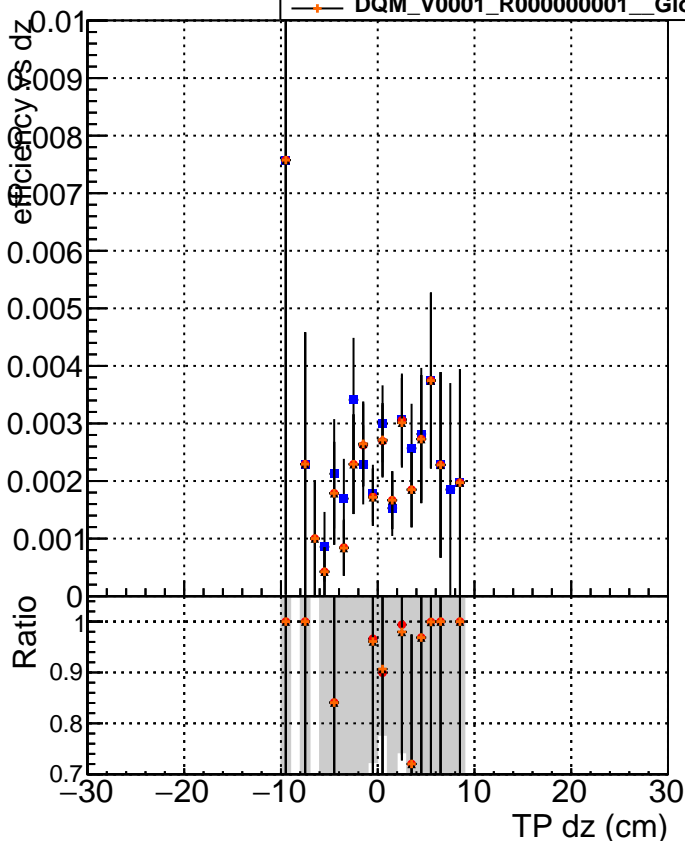

Efficiency vs Dxy**fake+duplicates vs dxy****Efficiency vs Dz**

- | | | | |
|---|----------------------|--------|-------------------------------|
| ■ | DQM_V0001_R000000001 | Global | CMSSW_ckfPU50_RECO |
| ● | DQM_V0001_R000000001 | Global | CMSSW_mkFitPU50LowPtQuad_RECO |
| ▲ | DQM_V0001_R000000001 | Global | CMSSW_scm05_RECO |
| ◆ | DQM_V0001_R000000001 | Global | CMSSW_scm05+dup_RECO |