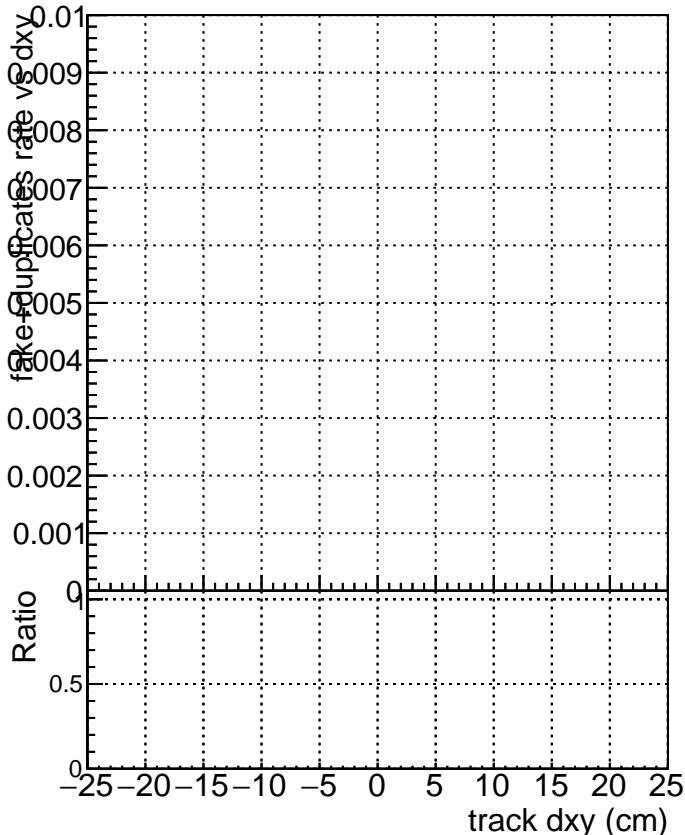

Efficiency vs Dxy**fake+duplicates vs dxy****Efficiency vs Dz**

- | | | | |
|---|----------------------|--------|-------------------------------|
| ■ | DQM_V0001_R000000001 | Global | CMSSW_ckfPU50_RECO |
| ● | DQM_V0001_R000000001 | Global | CMSSW_mkFitPU50LowPtQuad_RECO |
| ▲ | DQM_V0001_R000000001 | Global | CMSSW_scm05_RECO |
| ◆ | DQM_V0001_R000000001 | Global | CMSSW_scm05+dup_RECO |