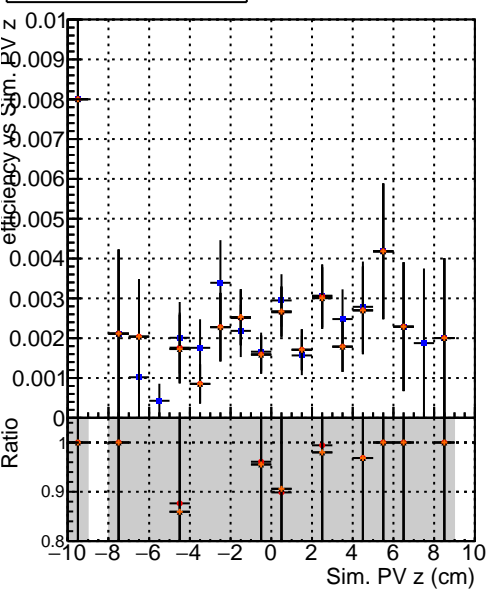

Efficiency vs vertpos**fake+duplicates vs vert r**

—●—	DQM_V0001_R000000001	Global	CMSSW_ckptPU50_RECO
—●—	DQM_V0001_R000000001	Global	CMSSW_mkFitPU50LowPtQuad_RECO
—●—	DQM_V0001_R000000001	Global	CMSSW_scm05_RECO
—●—	DQM_V0001_R000000001	Global	CMSSW_scm05+dup_RECO

**Efficiency vs. sim PV z****fake+duplicates vs Sim. PV z**