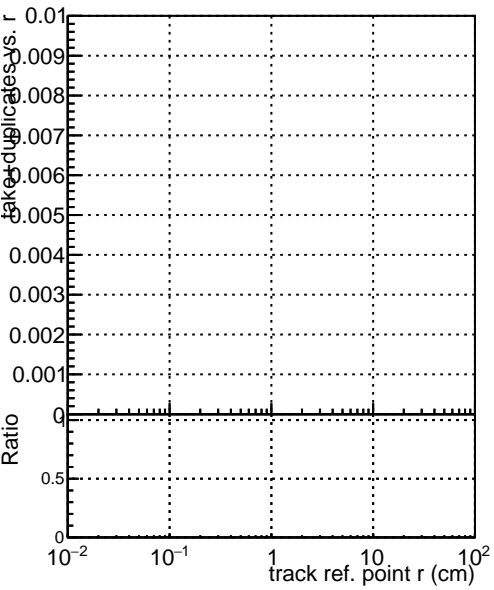

Efficiency vs vertpos**fake+duplicates vs vert r**

—●—	DQM_V0001_R000000001	Global	CMSSW_ckptPU50_RECO
—●—	DQM_V0001_R000000001	Global	CMSSW_mkFitPU50LowPtQuad_RECO
—●—	DQM_V0001_R000000001	Global	CMSSW_scm05_RECO
—●—	DQM_V0001_R000000001	Global	CMSSW_scm05+dup_RECO

**Efficiency vs. sim PV z****fake+duplicates vs Sim. PV z**