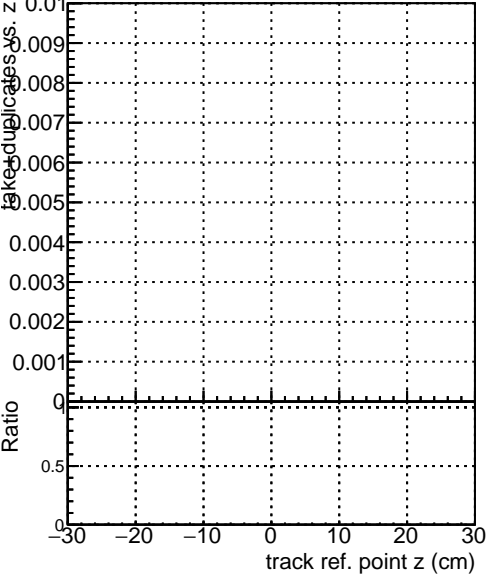

Efficiency vs vertpos**fake+duplicates vs vert r**

—●—	DQM_V0001_R000000001	Global	CMSSW_ckptPU50_RECO
—●—	DQM_V0001_R000000001	Global	CMSSW_mkFitPU50LowPtQuad_RECO
—●—	DQM_V0001_R000000001	Global	CMSSW_scm05_RECO
—●—	DQM_V0001_R000000001	Global	CMSSW_scm05+dup_RECO

**Efficiency vs. sim PV z****fake+duplicates vs Sim. PV z**