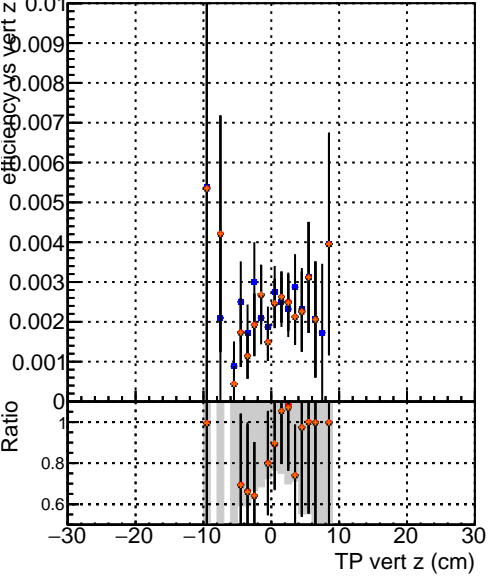

Efficiency vs vertpos**fake+duplicates vs vert r**

—●—	DQM_V0001_R000000001	Global	CMSSW_ckptPU50_RECO
—●—	DQM_V0001_R000000001	Global	CMSSW_mkFitPU50LowPtQuad_RECO
—●—	DQM_V0001_R000000001	Global	CMSSW_scm05_RECO
—●—	DQM_V0001_R000000001	Global	CMSSW_scm05+dup_RECO

**Efficiency vs. sim PV z****fake+duplicates vs Sim. PV z**