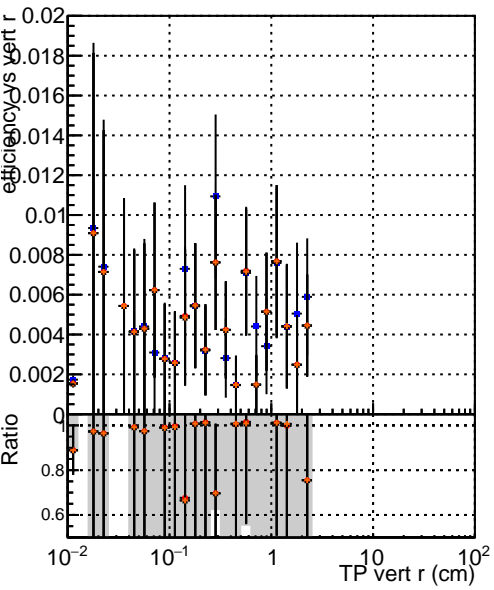

Efficiency vs vertpos**fake+duplicates vs vert r**

—●—	DQM_V0001_R000000001	Global	CMSSW_ckptPU50_RECO
—●—	DQM_V0001_R000000001	Global	CMSSW_mkFitPU50LowPtQuad_RECO
—●—	DQM_V0001_R000000001	Global	CMSSW_scm05_RECO
—●—	DQM_V0001_R000000001	Global	CMSSW_scm05+dup_RECO

**Efficiency vs. sim PV z****fake+duplicates vs Sim. PV z**