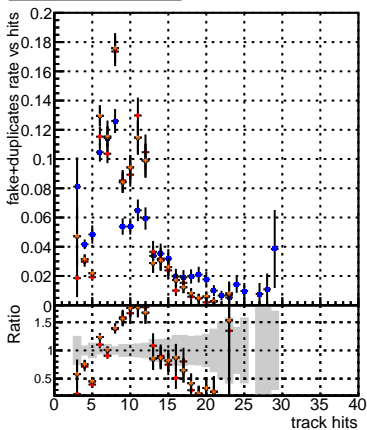

fake+duplicates vs hits

—●—	DQM_V0001_R000000001_Global_CMSSW_ckfPU50_RECO
—●—	DQM_V0001_R000000001_Global_CMSSW_mkFitPU50LowPtQuad_RECO
—●—	DQM_V0001_R000000001_Global_CMSSW_scmod05_RECO
—●—	DQM_V0001_R000000001_Global_CMSSW_scmod05+dup_RECO

**fake+duplicates vs pixel layers****fake+duplicates vs 3D layers**