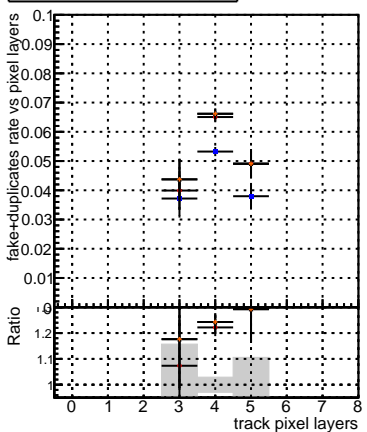

fake+duplicates vs hits

—●—	DQM_V0001_R000000001_Global_CMSSW_ckfPU50_RECO
—●—	DQM_V0001_R000000001_Global_CMSSW_mkFitPU50LowPtQuad_RECO
—●—	DQM_V0001_R000000001_Global_CMSSW_scmod05_RECO
—●—	DQM_V0001_R000000001_Global_CMSSW_scmod05+dup_RECO

**fake+duplicates vs pixel layers****fake+duplicates vs 3D layers**