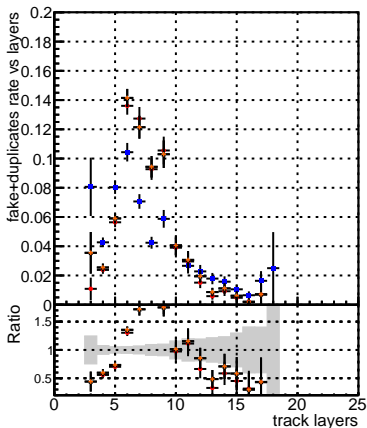

fake+duplicates vs hits

—●—	DQM_V0001_R000000001_Global_CMSSW_ckfPU50_RECO
—●—	DQM_V0001_R000000001_Global_CMSSW_mkFitPU50LowPtQuad_RECO
—●—	DQM_V0001_R000000001_Global_CMSSW_scmod05_RECO
—●—	DQM_V0001_R000000001_Global_CMSSW_scmod05+dup_RECO

**fake+duplicates vs pixel layers****fake+duplicates vs 3D layers**