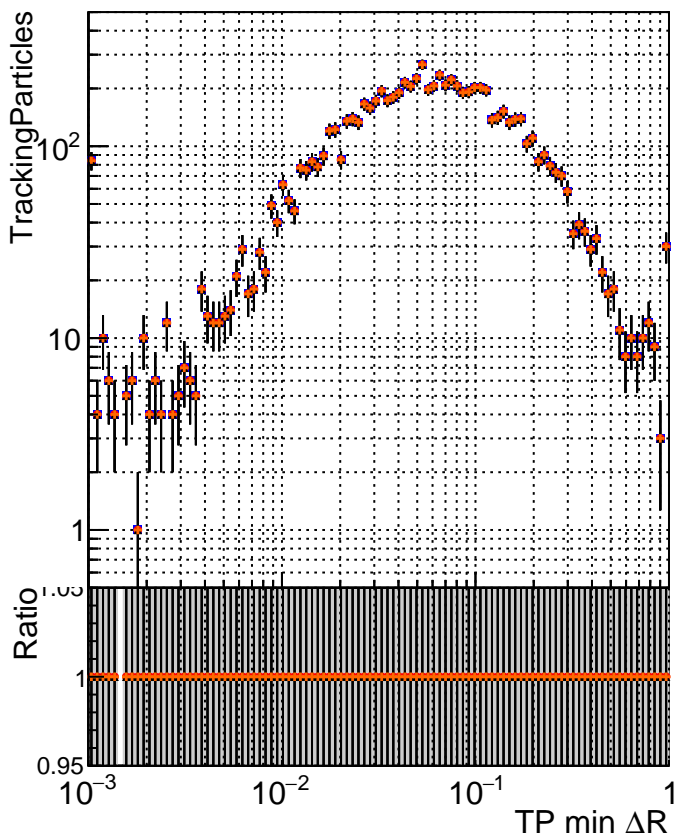

N of simulated tracks vs dR

N of associated tracks (simToReco) vs dR

N of simulated trac

- | | | | |
|---|----------------------|--------|-------------------------------|
| ■ | DQM_V0001_R000000001 | Global | CMSSW_ckfPU50_RECO |
| ● | DQM_V0001_R000000001 | Global | CMSSW_mkFitPU50LowPtQuad_RECO |
| ▲ | DQM_V0001_R000000001 | Global | CMSSW_scm05_RECO |
| ◆ | DQM_V0001_R000000001 | Global | CMSSW_scm05+dup_RECO |