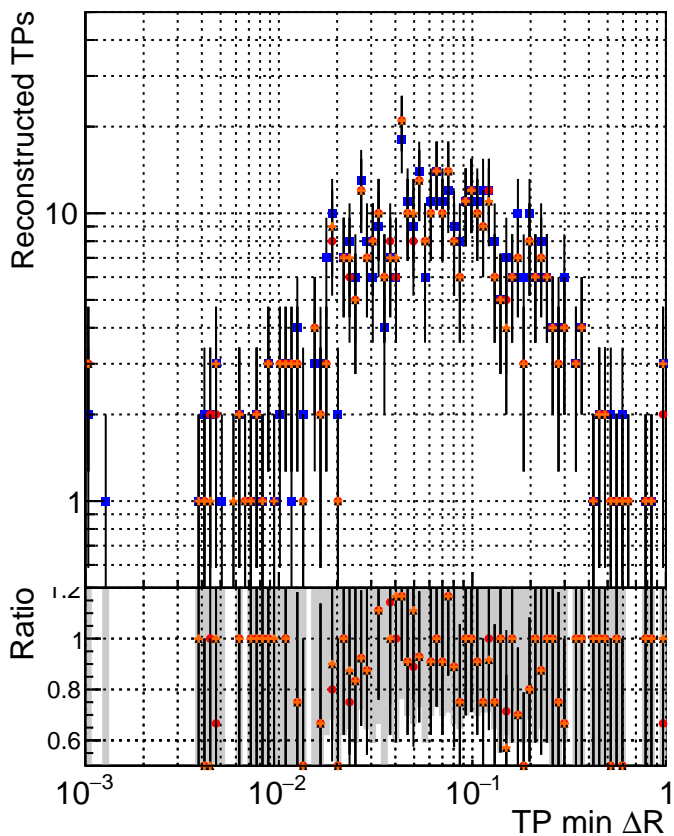

N of simulated tracks vs dR

N of associated tracks (simToReco) vs dR

N of simulated trac

- | | | | |
|---|----------------------|--------|-------------------------------|
| ■ | DQM_V0001_R000000001 | Global | CMSSW_ckfPU50_RECO |
| ● | DQM_V0001_R000000001 | Global | CMSSW_mkFitPU50LowPtQuad_RECO |
| ▲ | DQM_V0001_R000000001 | Global | CMSSW_scm05_RECO |
| ◆ | DQM_V0001_R000000001 | Global | CMSSW_scm05+dup_RECO |