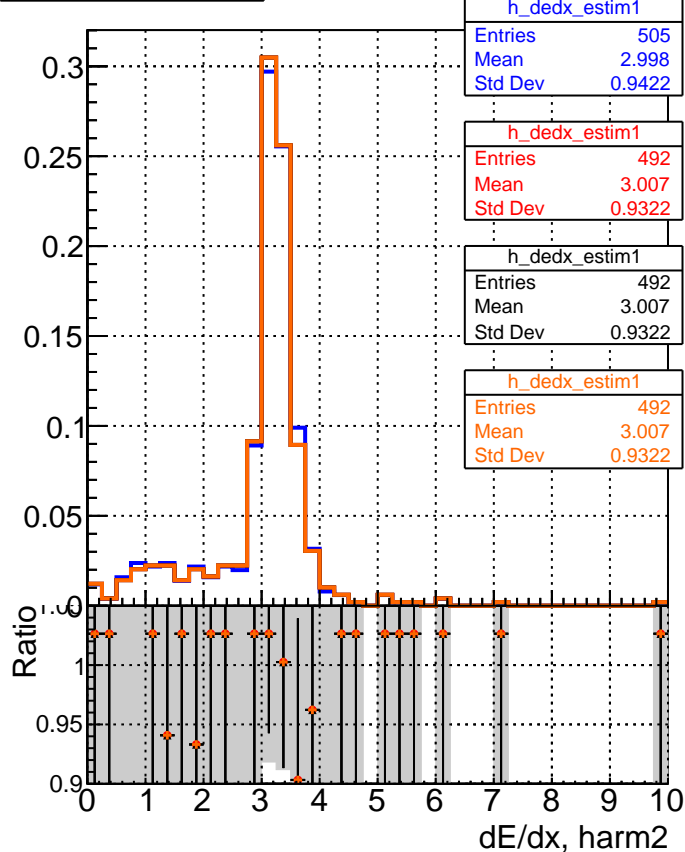

dE/dx estimator 1**dE/dx estimator 2**

—■ DQM_V0001_R000000001 Global CMSSW_ckfPU50_RECO
—● DQM_V0001_R000000001 Global CMSSW_mkFitPU50LowPtQuad_RECO
—▲ DQM_V0001_R000000001 Global CMSSW_scmod05_RECO
—■ DQM_V0001_R000000001 Global CMSSW_scmod05+dup_RECO