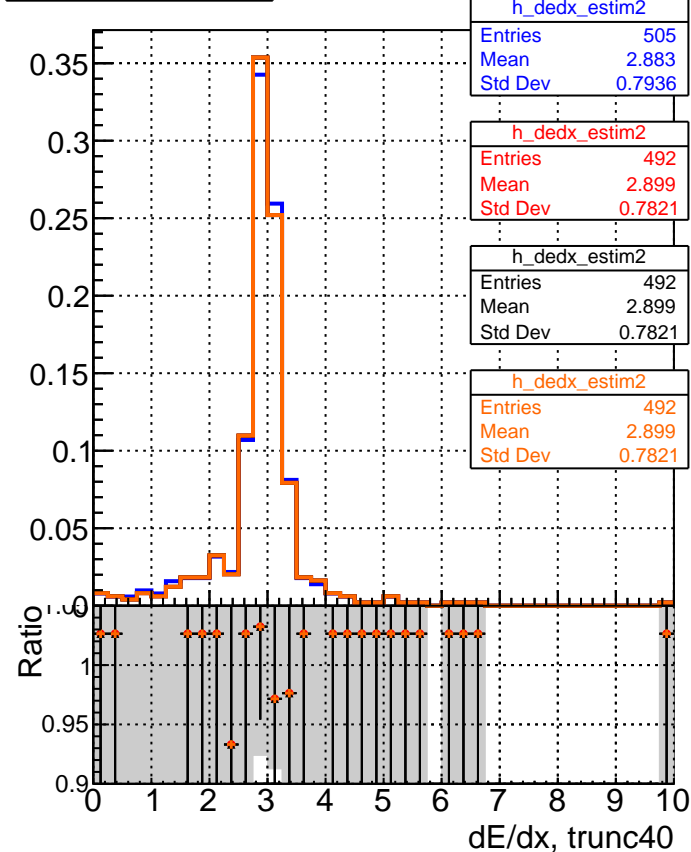

dE/dx estimator 1**dE/dx estimator 2**

—■ DQM_V0001_R000000001 Global CMSSW_ckfPU50_RECO
—● DQM_V0001_R000000001 Global CMSSW_mkFitPU50LowPtQuad_RECO
—▲ DQM_V0001_R000000001 Global CMSSW_scmod05_RECO
—■ DQM_V0001_R000000001 Global CMSSW_scmod05+dup_RECO