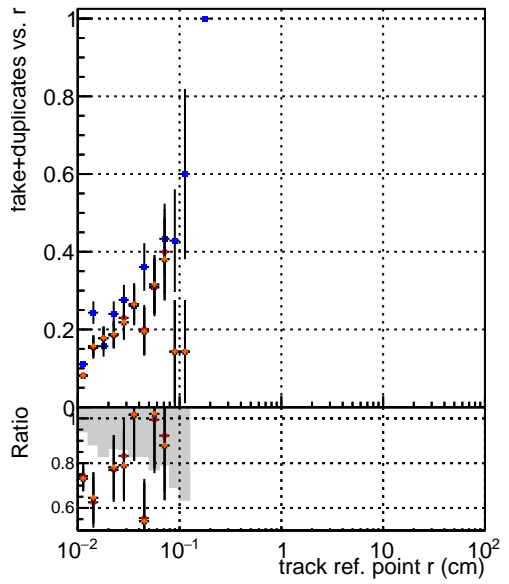

fake+duplicates vs vert r

—●—	DQM_V0001_R000000001	Global	CMSSW_ckptPU50_RECO
—●—	DQM_V0001_R000000001	Global	CMSSW_mkFitPU50LowPtQuad_RECO
—●—	DQM_V0001_R000000001	Global	CMSSW_scm05_RECO
—●—	DQM_V0001_R000000001	Global	CMSSW_scm05+dup_RECO

**fake+duplicates vs Sim. PV z**