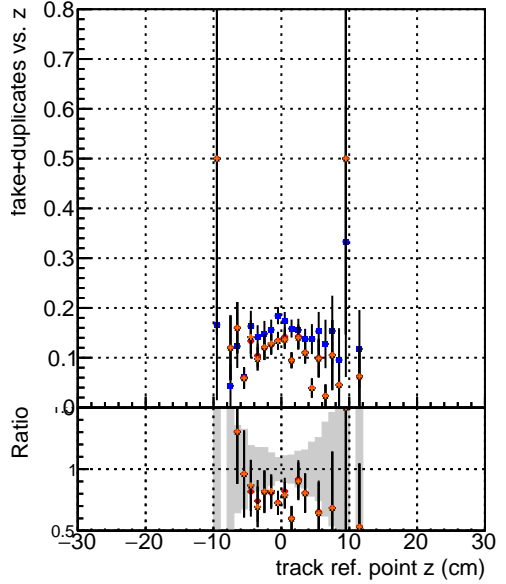

fake+duplicates vs vert r

—●—	DQM_V0001_R000000001	Global	CMSSW_ckptPU50_RECO
—●—	DQM_V0001_R000000001	Global	CMSSW_mkFitPU50LowPtQuad_RECO
—●—	DQM_V0001_R000000001	Global	CMSSW_scm05_RECO
—●—	DQM_V0001_R000000001	Global	CMSSW_scm05+dup_RECO

**fake+duplicates vs Sim. PV z**