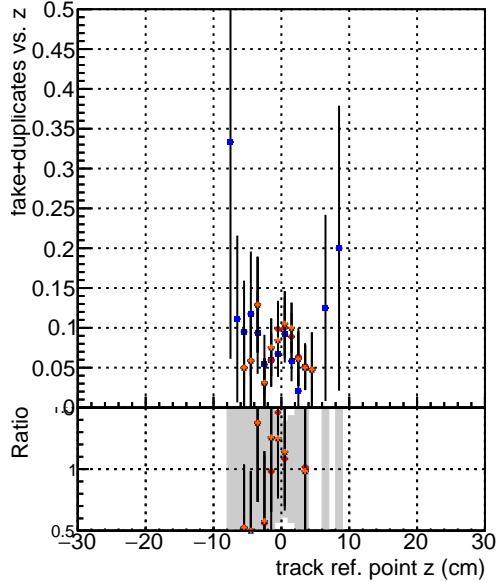

fake+duplicates vs vert r

—●—	DQM_V0001_R000000001	Global	CMSSW_ckptPU50_RECO
—●—	DQM_V0001_R000000001	Global	CMSSW_mkFitPU50LowPtQuad_RECO
—●—	DQM_V0001_R000000001	Global	CMSSW_scm05_RECO
—●—	DQM_V0001_R000000001	Global	CMSSW_scm05+dup_RECO

**fake+duplicates vs Sim. PV z**