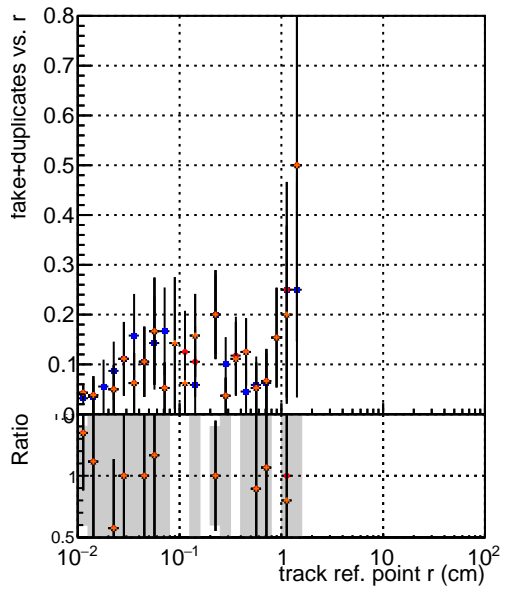

fake+duplicates vs vert r

—●—	DQM_V0001_R000000001	Global	CMSSW_ckptPU50_RECO
—●—	DQM_V0001_R000000001	Global	CMSSW_mkFitPU50LowPtQuad_RECO
—●—	DQM_V0001_R000000001	Global	CMSSW_scm05_RECO
—●—	DQM_V0001_R000000001	Global	CMSSW_scm05+dup_RECO

**fake+duplicates vs Sim. PV z**