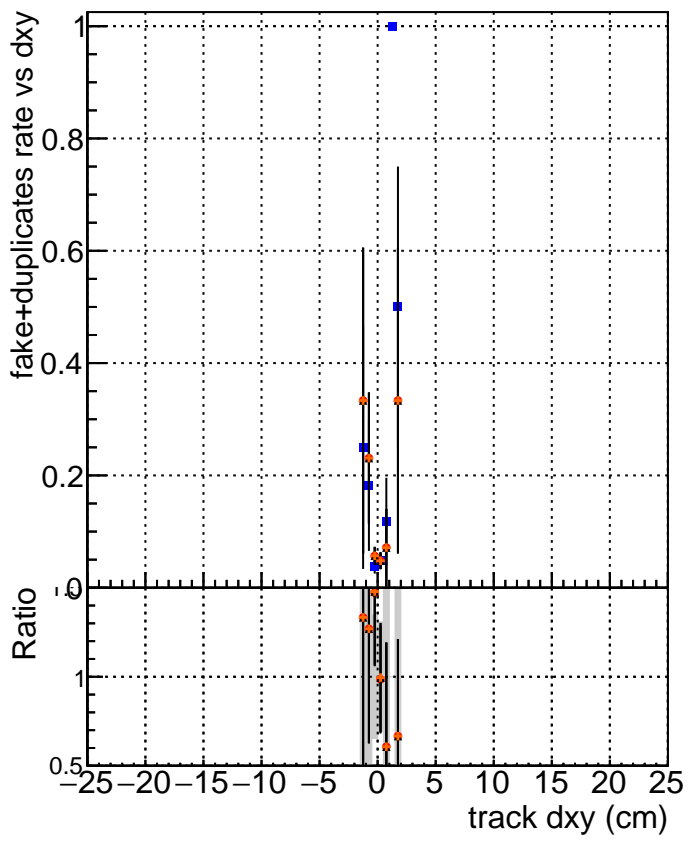

fake+duplicates vs dxy

■	DQM_V0001_R000000001	Global	CMSSW_ckfPU50_RECO
●	DQM_V0001_R000000001	Global	CMSSW_mkFitPU50LowPtQuad_RECO
▲	DQM_V0001_R000000001	Global	CMSSW_scm05_RECO
◆	DQM_V0001_R000000001	Global	CMSSW_scm05+dup_RECO