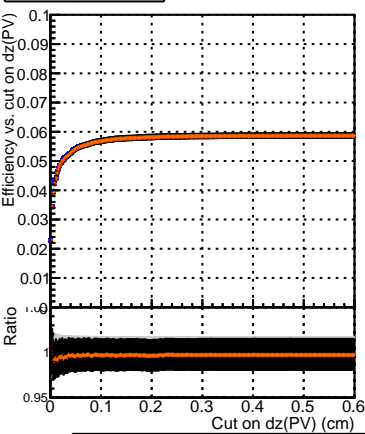

**Efficiency vs. dz (PV)****Efficiency (tracking eff factorized out) vs. dz (PV)****Fake rate**

- DQM\_V0001\_R000000001\_Global\_CMSSW\_ckfPU50\_RECO
- DQM\_V0001\_R000000001\_Global\_CMSSW\_mkFitPU50LowPtQuad\_RECO
- DQM\_V0001\_R000000001\_Global\_CMSSW\_scm05\_RECO
- DQM\_V0001\_R000000001\_Global\_CMSSW\_scm05+dup\_RECO