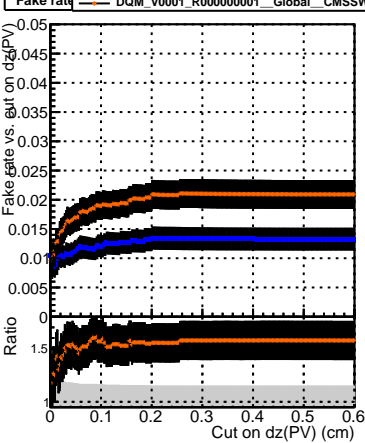

**Efficiency vs. dz (PV)****Efficiency (tracking eff factorized out) vs. dz (PV)****Fake rate**

- DQM\_V0001\_R000000001\_Global\_CMSSW\_ckfPU50\_RECO
- DQM\_V0001\_R000000001\_Global\_CMSSW\_mkFitPU50LowPtQuad\_RECO
- DQM\_V0001\_R000000001\_Global\_CMSSW\_scm05\_RECO
- DQM\_V0001\_R000000001\_Global\_CMSSW\_scm05+dup\_RECO