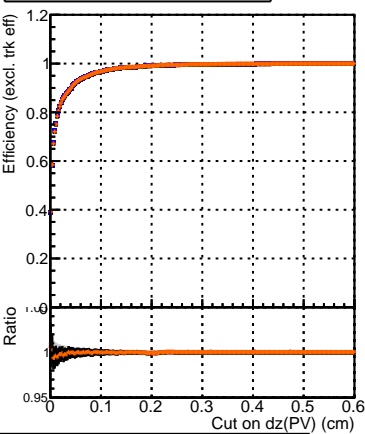

**Efficiency vs. dz (PV)****Efficiency (tracking eff factorized out) vs. dz (PV)****Fake rate**

- DQM\_V0001\_R000000001\_Global\_CMSSW\_ckfPU50\_RECO
- DQM\_V0001\_R000000001\_Global\_CMSSW\_mkFitPU50LowPtQuad\_RECO
- DQM\_V0001\_R000000001\_Global\_CMSSW\_scm05\_RECO
- DQM\_V0001\_R000000001\_Global\_CMSSW\_scm05+dup\_RECO