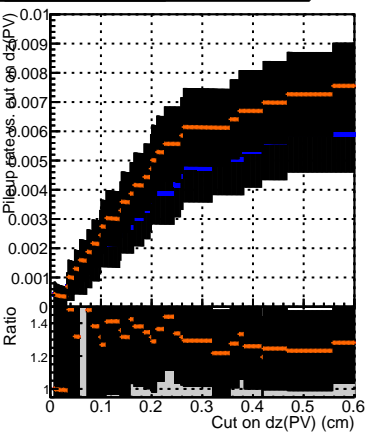

**Efficiency vs. dz (PV)****Efficiency (tracking eff factorized out) vs. dz (PV)****Fake rate**

- DQM\_V0001\_R000000001\_Global\_CMSSW\_ckfPU50\_RECO
- DQM\_V0001\_R000000001\_Global\_CMSSW\_mkFitPU50LowPtQuad\_RECO
- DQM\_V0001\_R000000001\_Global\_CMSSW\_scm05\_RECO
- DQM\_V0001\_R000000001\_Global\_CMSSW\_scm05+dup\_RECO