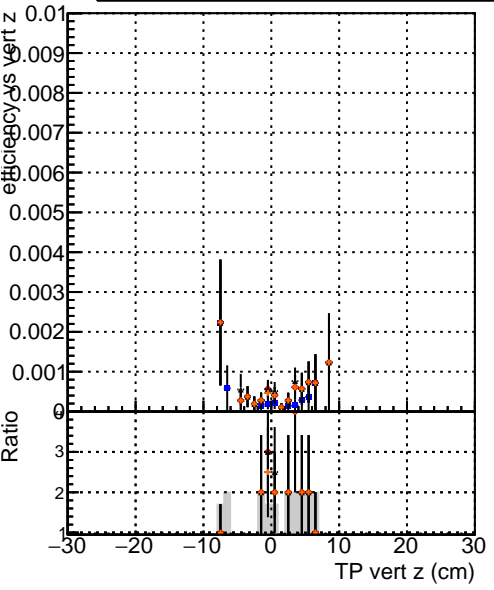

Efficiency vs vertpos

●	DQM_V0001_R000000001	Global	CMSSW_ckptPU50_RECO
●	DQM_V0001_R000000001	Global	CMSSW_mkFitPU50_RECO
●	DQM_V0001_R000000001	Global	CMSSW_mkFitPU50LowPtQuad_RECO
●	DQM_V0001_R000000001	Global	CMSSW_mkFitPU50LowPtTriplet_RECO

Efficiency vs vert z

Efficiency vs. sim PV z