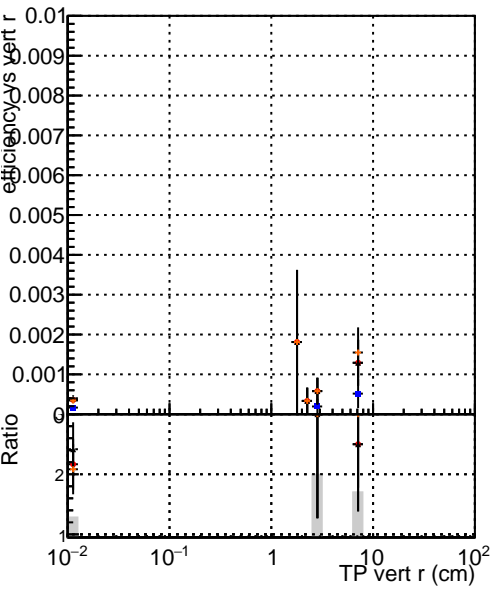

Efficiency vs vertpos

●	DQM_V0001_R000000001	Global	CMSSW_ckptPU50_RECO
●	DQM_V0001_R000000001	Global	CMSSW_mkFitPU50_RECO
●	DQM_V0001_R000000001	Global	CMSSW_mkFitPU50LowPtQuad_RECO
●	DQM_V0001_R000000001	Global	CMSSW_mkFitPU50LowPtTriplet_RECO

Efficiency vs vert z

Efficiency vs. sim PV z