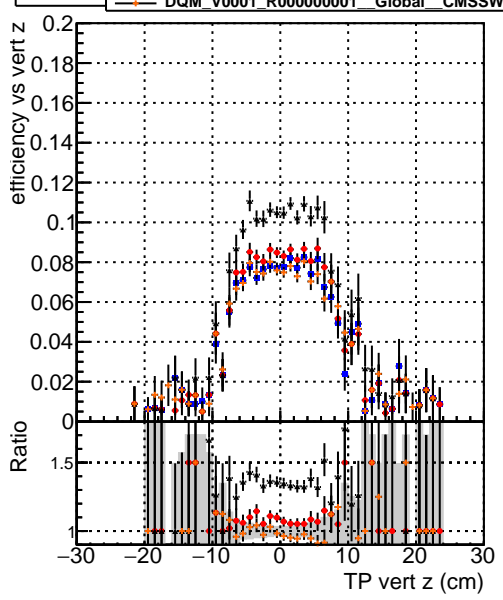

Efficiency vs vertpos

—●—	DQM_V0001_R000000001	Global	CMSSW_ckptPU50_RECO
—●—	DQM_V0001_R000000001	Global	CMSSW_mkFitPU50_RECO
—●—	DQM_V0001_R000000001	Global	CMSSW_mkFitPU50LowPtQuad_RECO
—●—	DQM_V0001_R000000001	Global	CMSSW_mkFitPU50LowPtTriplet_RECO

Efficiency vs vert z

Efficiency vs. sim PV z