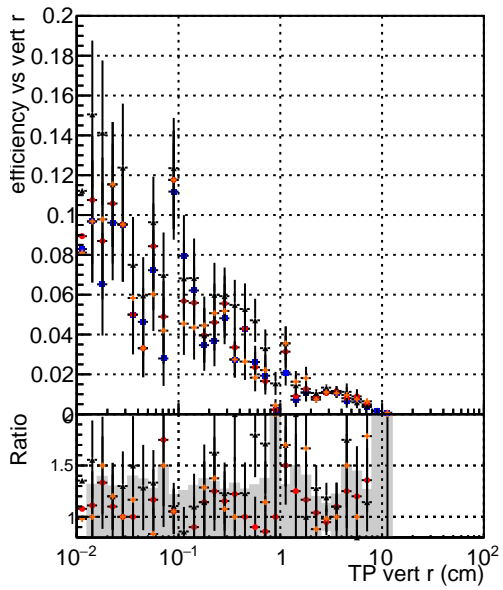

Efficiency vs vertpos

—●—	DQM_V0001_R000000001	Global	CMSSW_ckptPU50_RECO
—●—	DQM_V0001_R000000001	Global	CMSSW_mkFitPU50_RECO
—●—	DQM_V0001_R000000001	Global	CMSSW_mkFitPU50LowPtQuad_RECO
—●—	DQM_V0001_R000000001	Global	CMSSW_mkFitPU50LowPtTriplet_RECO

Efficiency vs vert z

Efficiency vs. sim PV z