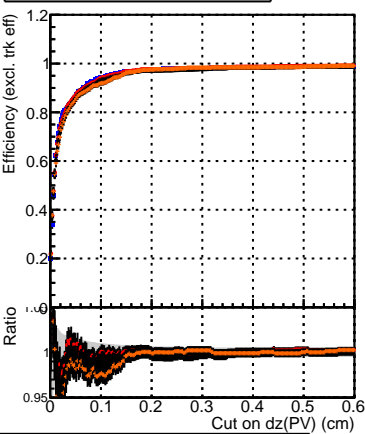

Efficiency vs. dz (PV)

Efficiency (tracking eff factorized out) vs. dz (PV)

Fake rate

- DQM_V0001_R000000001_Global_CMSSW_ckFitPU50_RECO
- DQM_V0001_R000000001_Global_CMSSW_mkFitPU50_RECO
- DQM_V0001_R000000001_Global_CMSSW_mkFitPU50LowPtQuad_RECO
- DQM_V0001_R000000001_Global_CMSSW_mkFitPU50LowPtTriplet_RECO