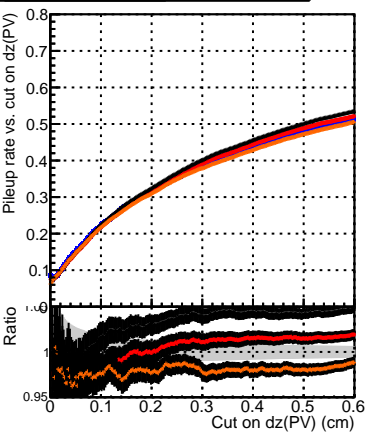

Efficiency vs. dz (PV)

Efficiency (tracking eff factorized out) vs. dz (PV)

Fake rate

- DQM_V0001_R000000001_Global_CMSSW_ckFitPU50_RECO
- DQM_V0001_R000000001_Global_CMSSW_mkFitPU50_RECO
- DQM_V0001_R000000001_Global_CMSSW_mkFitPU50LowPtQuad_RECO
- DQM_V0001_R000000001_Global_CMSSW_mkFitPU50LowPtTriplet_RECO