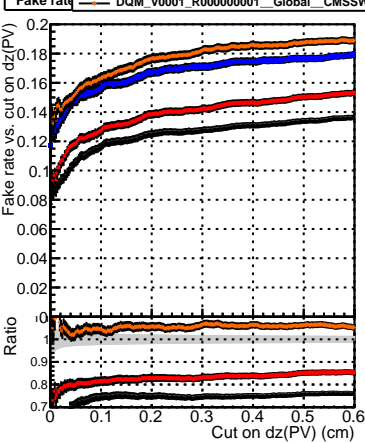

Efficiency vs. dz (PV)

Efficiency (tracking eff factorized out) vs. dz (PV)

Fake rate

- DQM_V0001_R000000001_Global_CMSSW_ckFitPU50_RECO
- DQM_V0001_R000000001_Global_CMSSW_mkFitPU50_RECO
- DQM_V0001_R000000001_Global_CMSSW_mkFitPU50LowPtQuad_RECO
- DQM_V0001_R000000001_Global_CMSSW_mkFitPU50LowPtTriplet_RECO