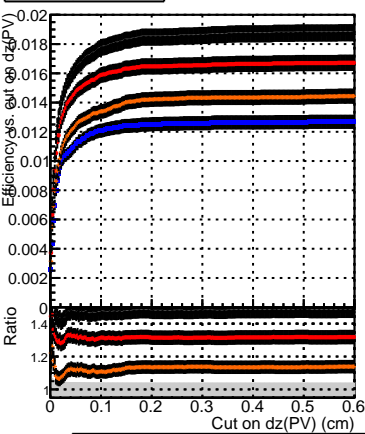

Efficiency vs. dz (PV)

Efficiency (tracking eff factorized out) vs. dz (PV)

Fake rate

- DQM_V0001_R000000001_Global_CMSSW_ckFitPU50_RECO
- DQM_V0001_R000000001_Global_CMSSW_mkFitPU50_RECO
- DQM_V0001_R000000001_Global_CMSSW_mkFitPU50LowPtQuad_RECO
- DQM_V0001_R000000001_Global_CMSSW_mkFitPU50LowPtTriplet_RECO